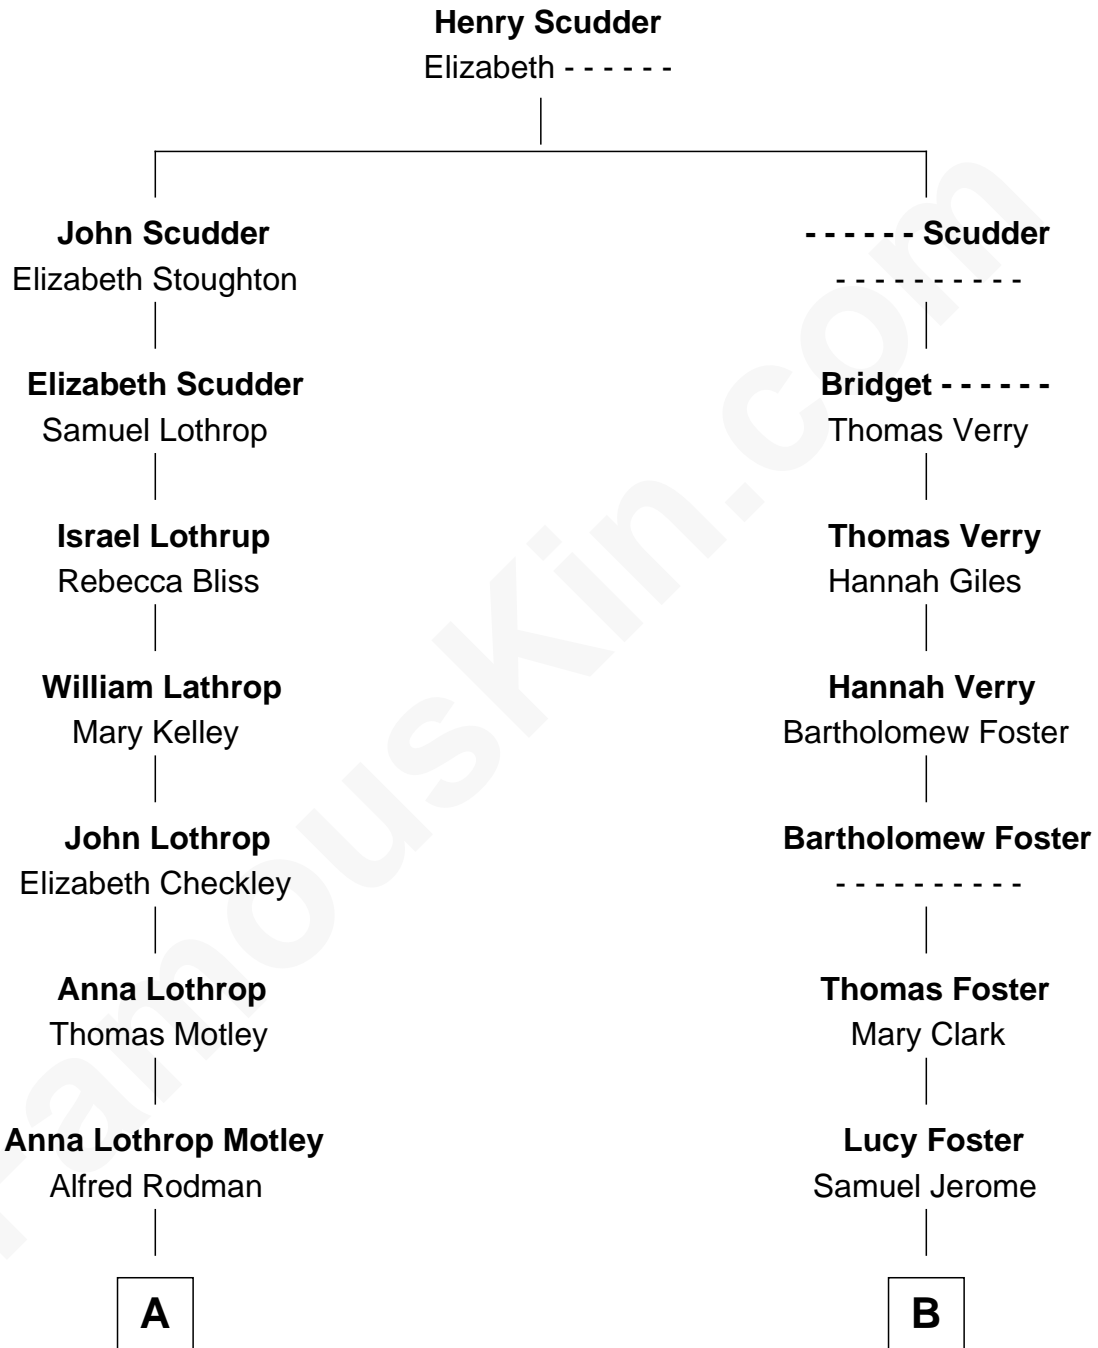

FamousKin.com Relationship Chart of

Tuesday Weld

TV and Movie Actress

10th cousin 1 time removed of

Sir Winston Churchill

Prime Minister of the United Kingdom

A

Eloise Rodman
Stephen Minot Weld

Edward Motley Weld
Sarah Lothrop King

Lothrop Motley Weld
Yosene Balfour Ker

Tuesday Weld
TV and Movie Actress

B

Aaron Jerome
Elizabeth Ball

Isaac Jerome
Aurora Murray

Leonard Walter Jerome
Clarissa Hall

Jeanette Jerome
Randolph Henry Spencer-Churchill