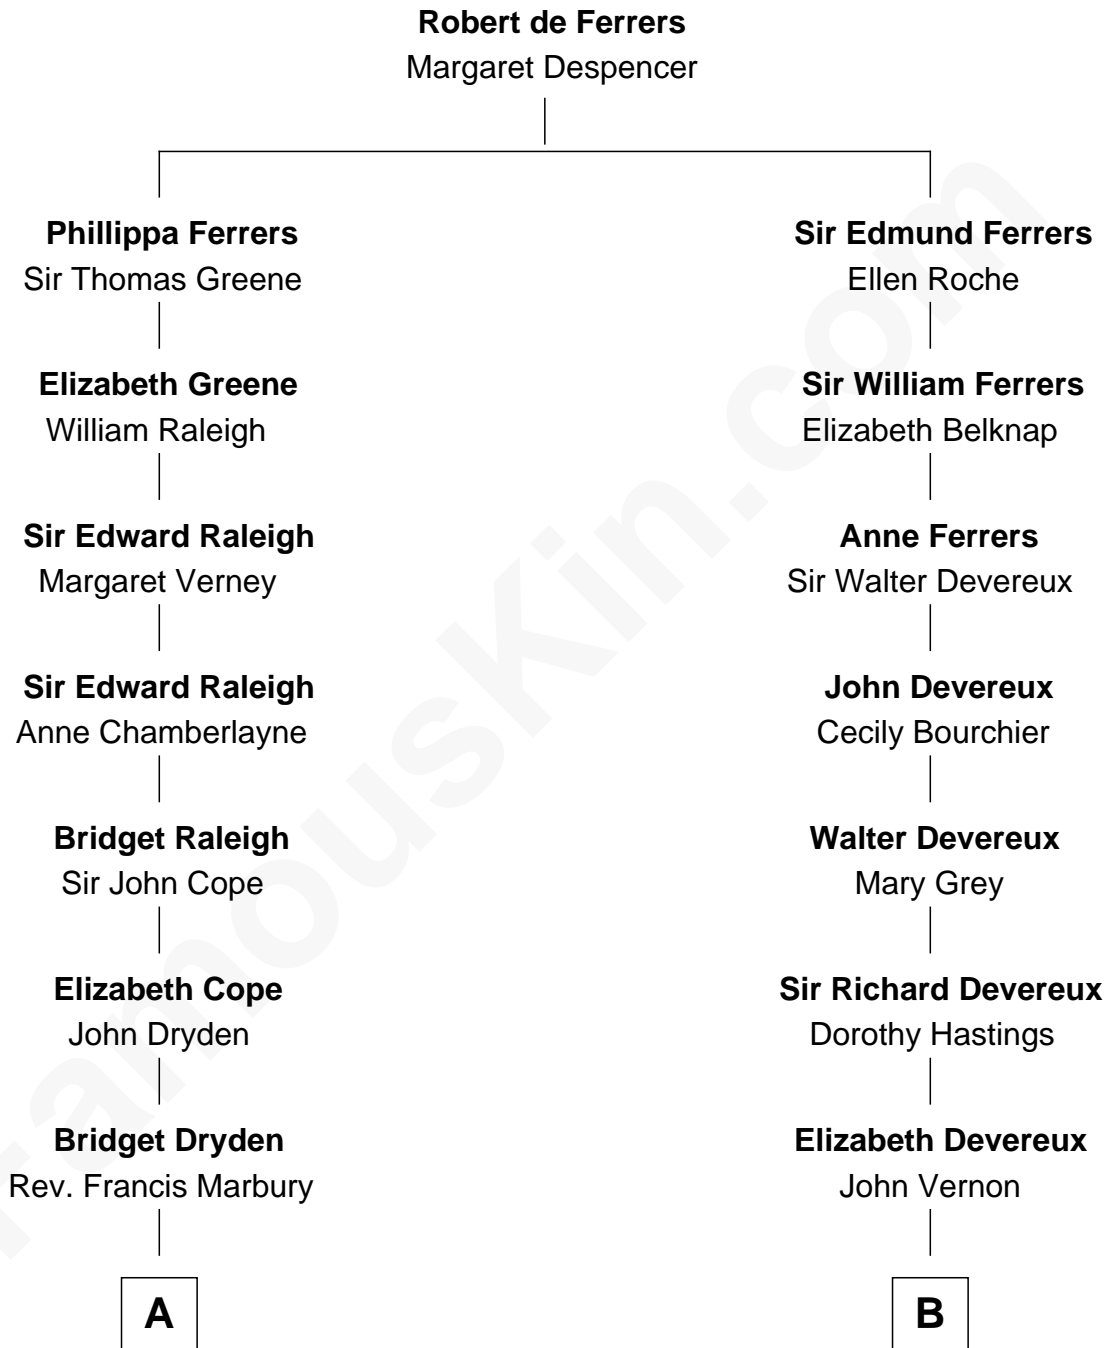

FamousKin.com

Relationship Chart of

Tuesday Weld

TV and Movie Actress

17th cousin 1 time removed of

Sir Winston Churchill

Prime Minister of the United Kingdom

C

—
Lothrop Motley Weld

Yosene Balfour Ker

—
Tuesday Weld

TV and Movie Actress

FamousKin.com