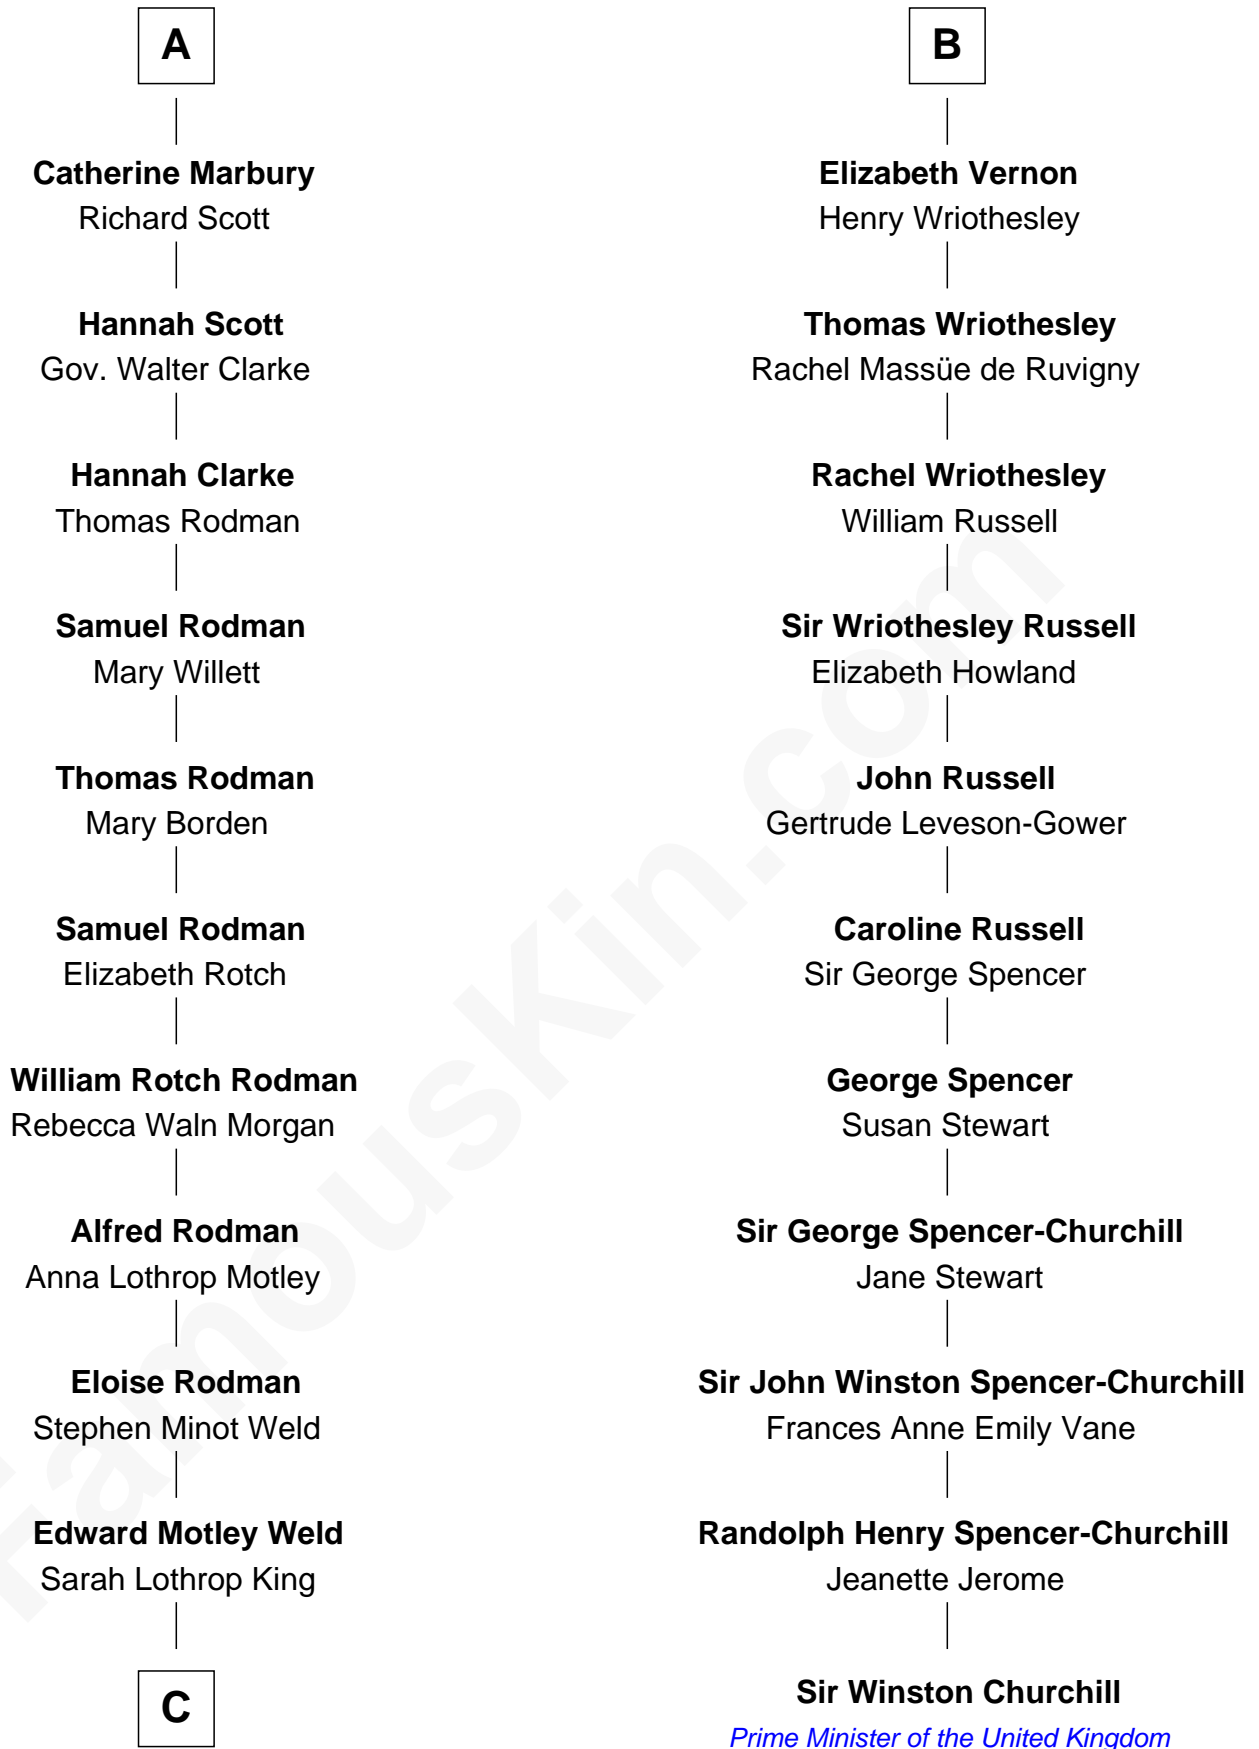

FamousKin.com

Relationship Chart of

Tuesday Weld

TV and Movie Actress

17th cousin 1 time removed of

Sir Winston Churchill

Prime Minister of the United Kingdom

C

—
Lothrop Motley Weld

Yosene Balfour Ker

—
Tuesday Weld

TV and Movie Actress

FamousKin.com