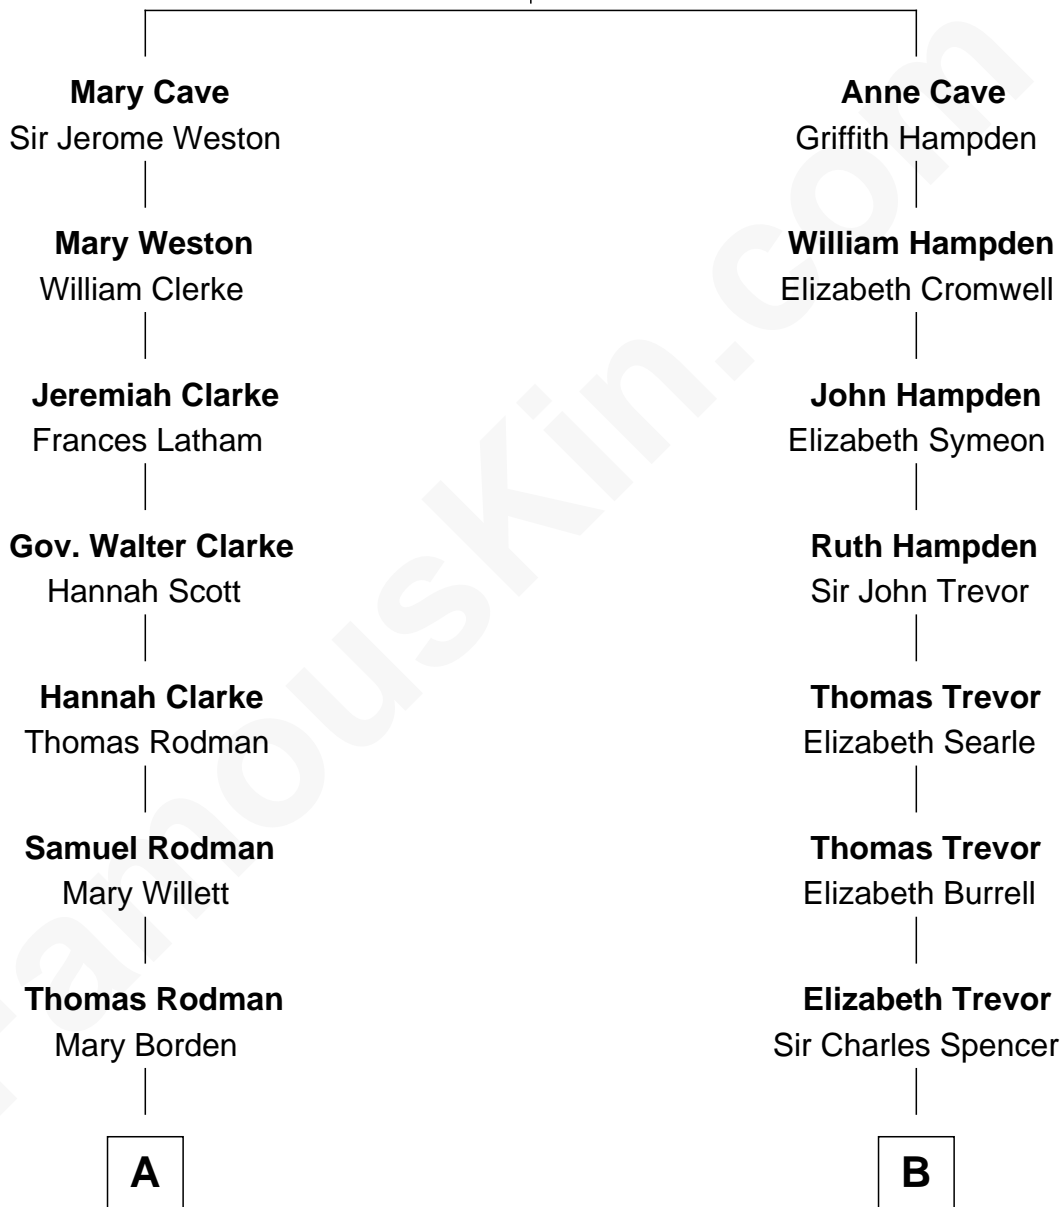

FamousKin.com Relationship Chart of

Tuesday Weld

TV and Movie Actress

12th cousin 1 time removed of

Sir Winston Churchill

Prime Minister of the United Kingdom

Anthony Cave

Elizabeth Lovett

A

Samuel Rodman

Elizabeth Rotch

William Rotch Rodman

Rebecca Waln Morgan

Alfred Rodman

Anna Lothrop Motley

Eloise Rodman

Stephen Minot Weld

Edward Motley Weld

Sarah Lothrop King

Lothrop Motley Weld

Yosene Balfour Ker

Tuesday Weld

TV and Movie Actress

B