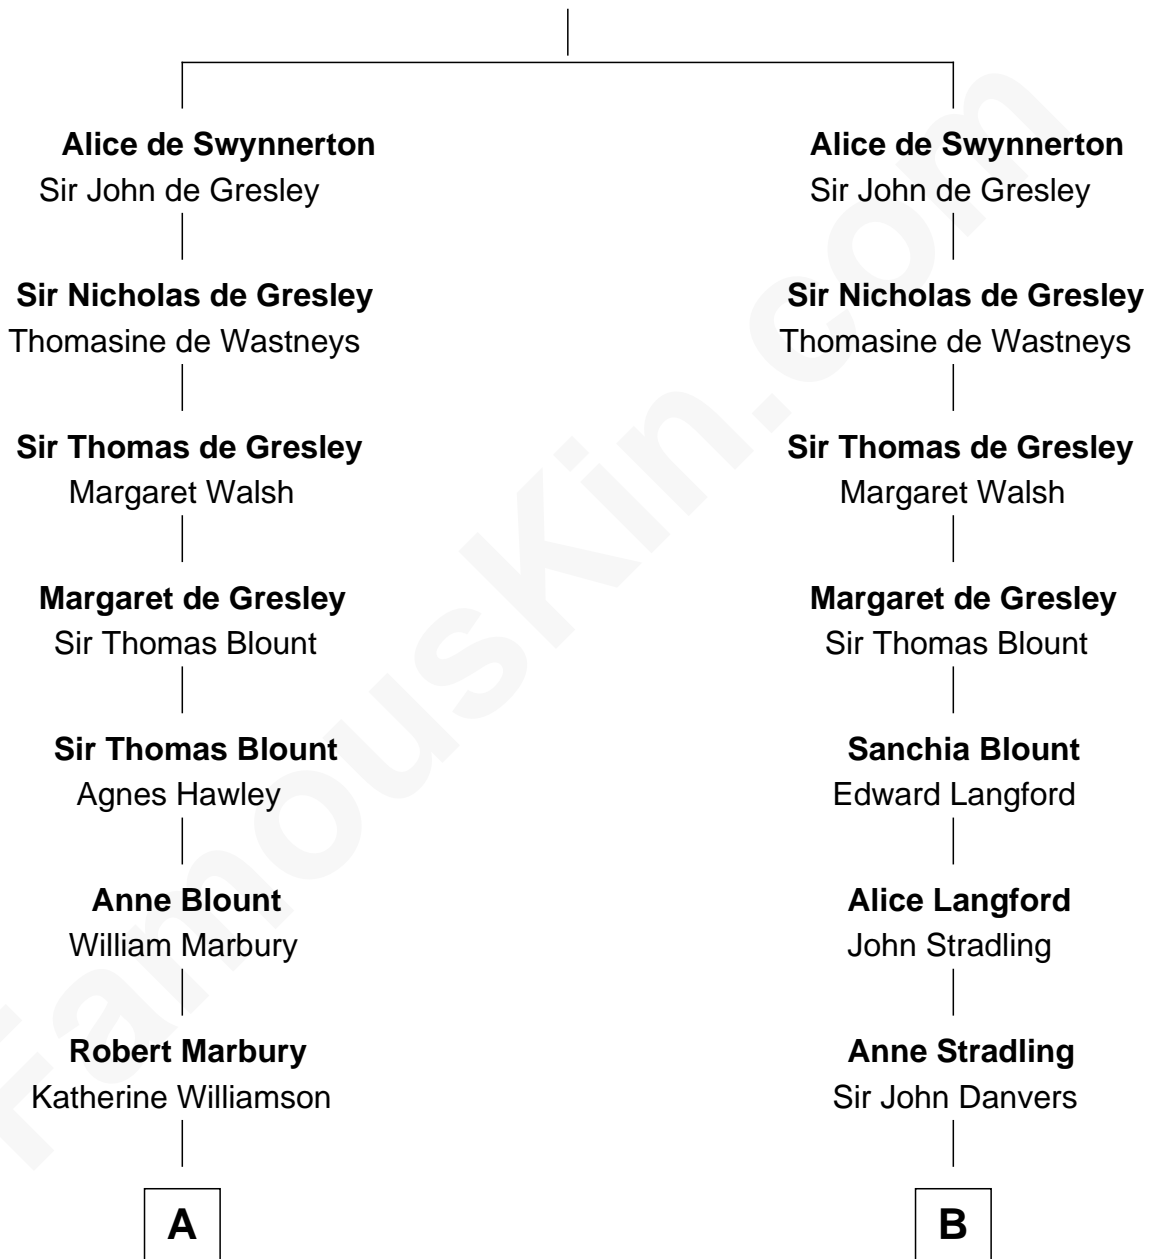

FamousKin.com Relationship Chart of

Tuesday Weld

TV and Movie Actress

20th cousin 1 time removed of

Sir Winston Churchill

Prime Minister of the United Kingdom

Sir Thomas de Swynnerton

C

Eloise Rodman
Stephen Minot Weld

Edward Motley Weld
Sarah Lothrop King

Lothrop Motley Weld
Yosene Balfour Ker

Tuesday Weld
TV and Movie Actress

D

George Spencer
Susan Stewart

Sir George Spencer-Churchill
Jane Stewart