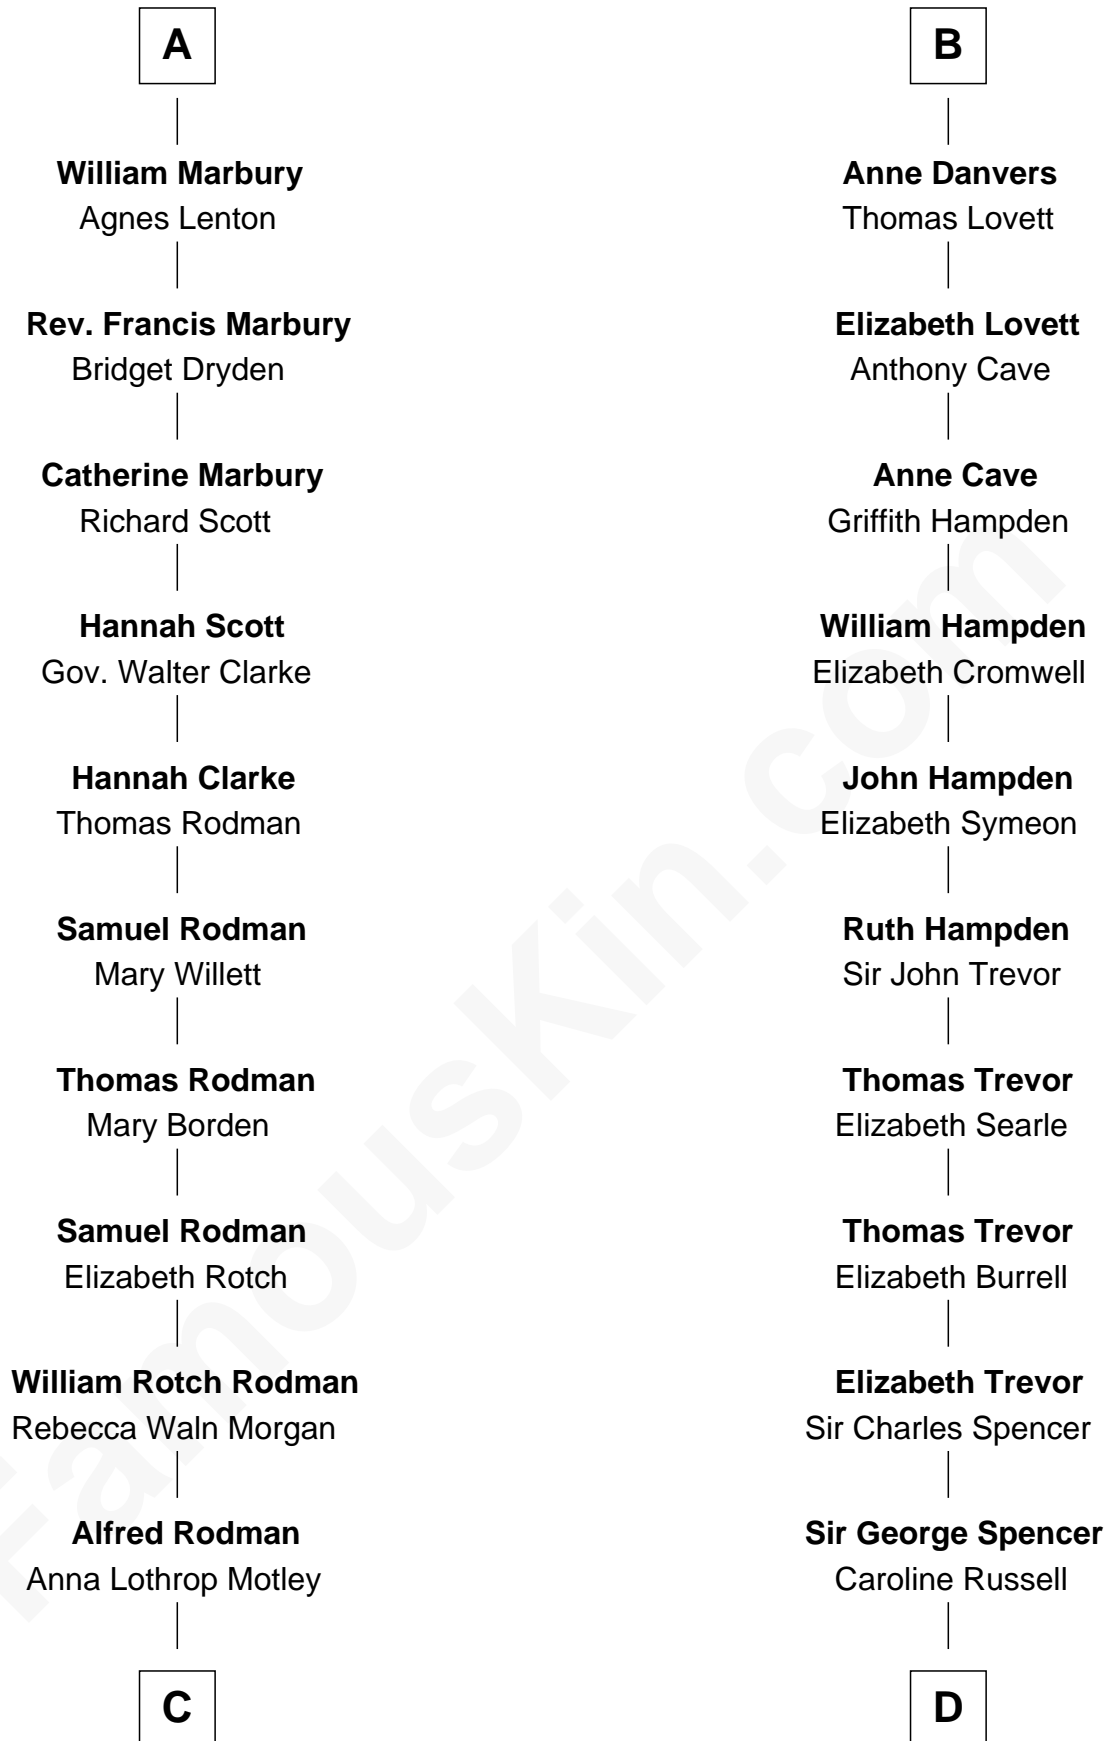

FamousKin.com Relationship Chart of

Tuesday Weld

TV and Movie Actress

20th cousin 1 time removed of

Sir Winston Churchill

Prime Minister of the United Kingdom

Sir Thomas de Swynnerton

C

Eloise Rodman
Stephen Minot Weld

Edward Motley Weld
Sarah Lothrop King

Lothrop Motley Weld
Yosene Balfour Ker

Tuesday Weld
TV and Movie Actress

D

George Spencer
Susan Stewart

Sir George Spencer-Churchill
Jane Stewart