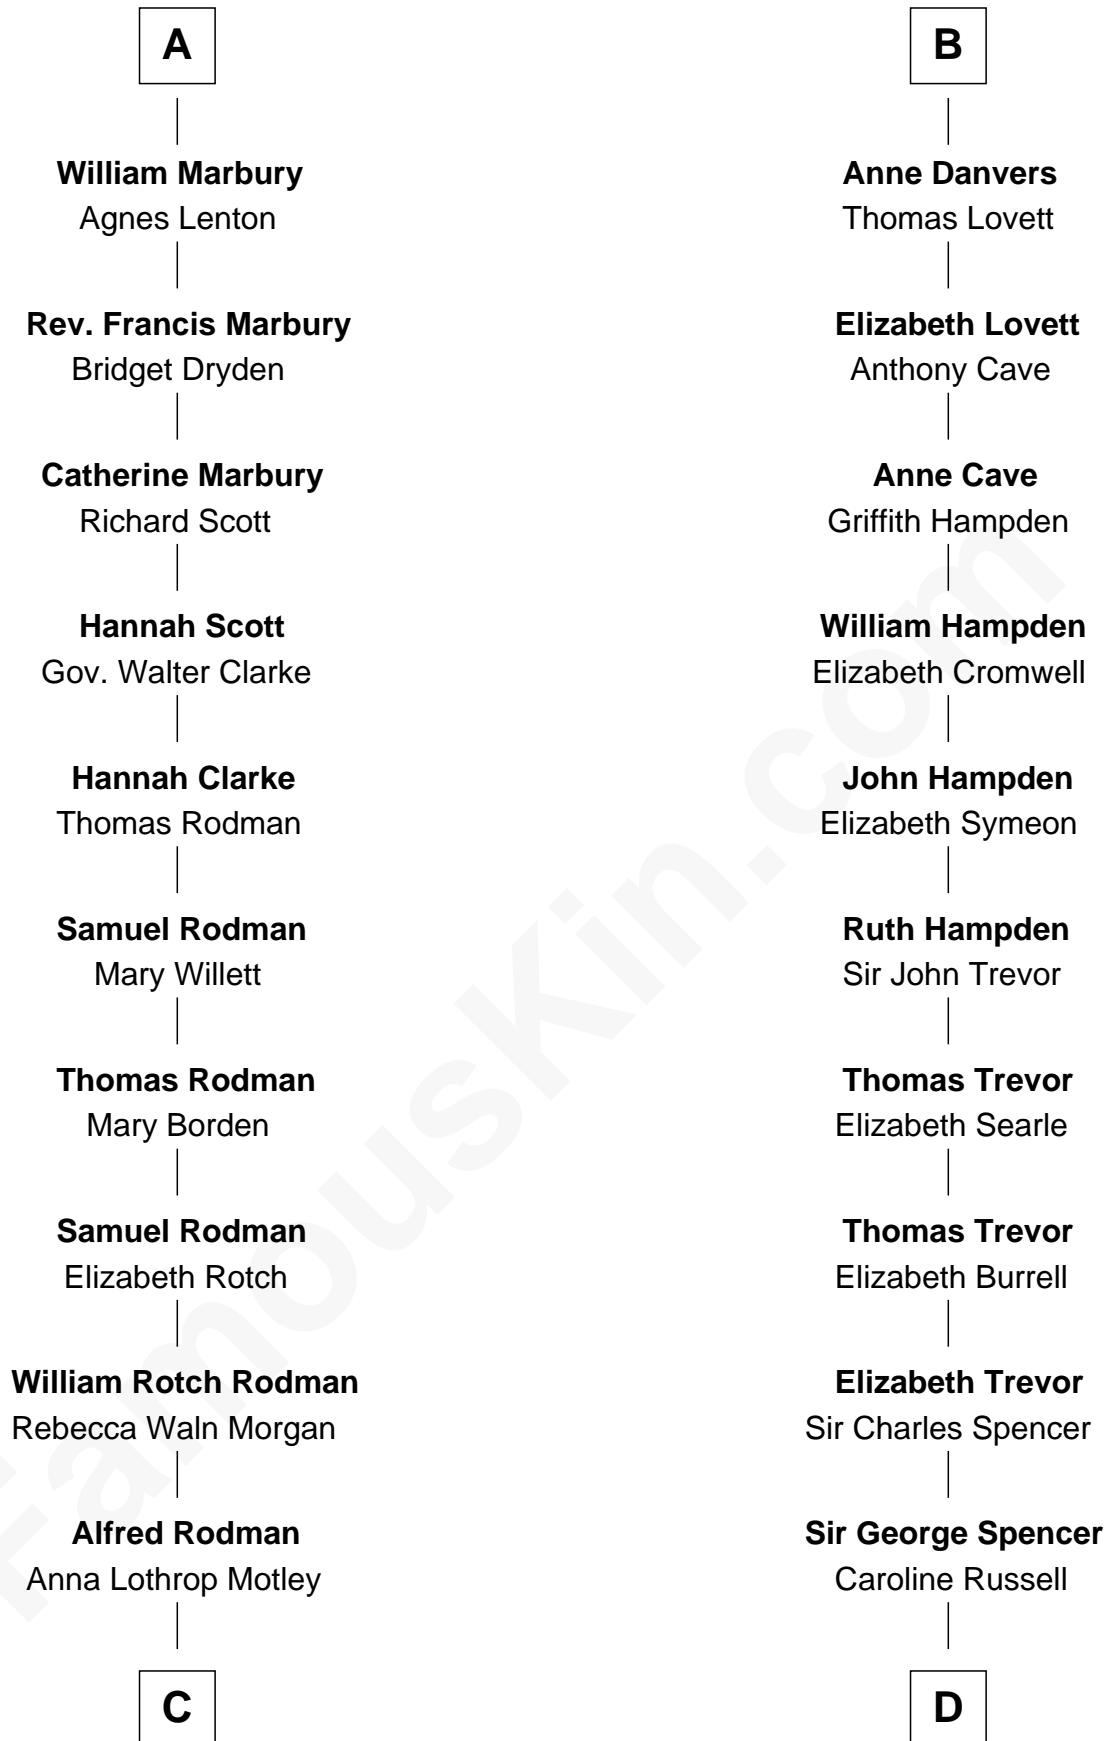

## Relationship Chart of

**Tuesday Weld**

*TV and Movie Actress*

20th cousin 1 time removed of

**Sir Winston Churchill**

*Prime Minister of the United Kingdom*

**Sir Geoffrey de Gresley**

Margaret Gernon

**C**

**Eloise Rodman**  
Stephen Minot Weld

**Edward Motley Weld**  
Sarah Lothrop King

**Lothrop Motley Weld**  
Yosene Balfour Ker

**Tuesday Weld**  
*TV and Movie Actress*

**D**

**George Spencer**  
Susan Stewart