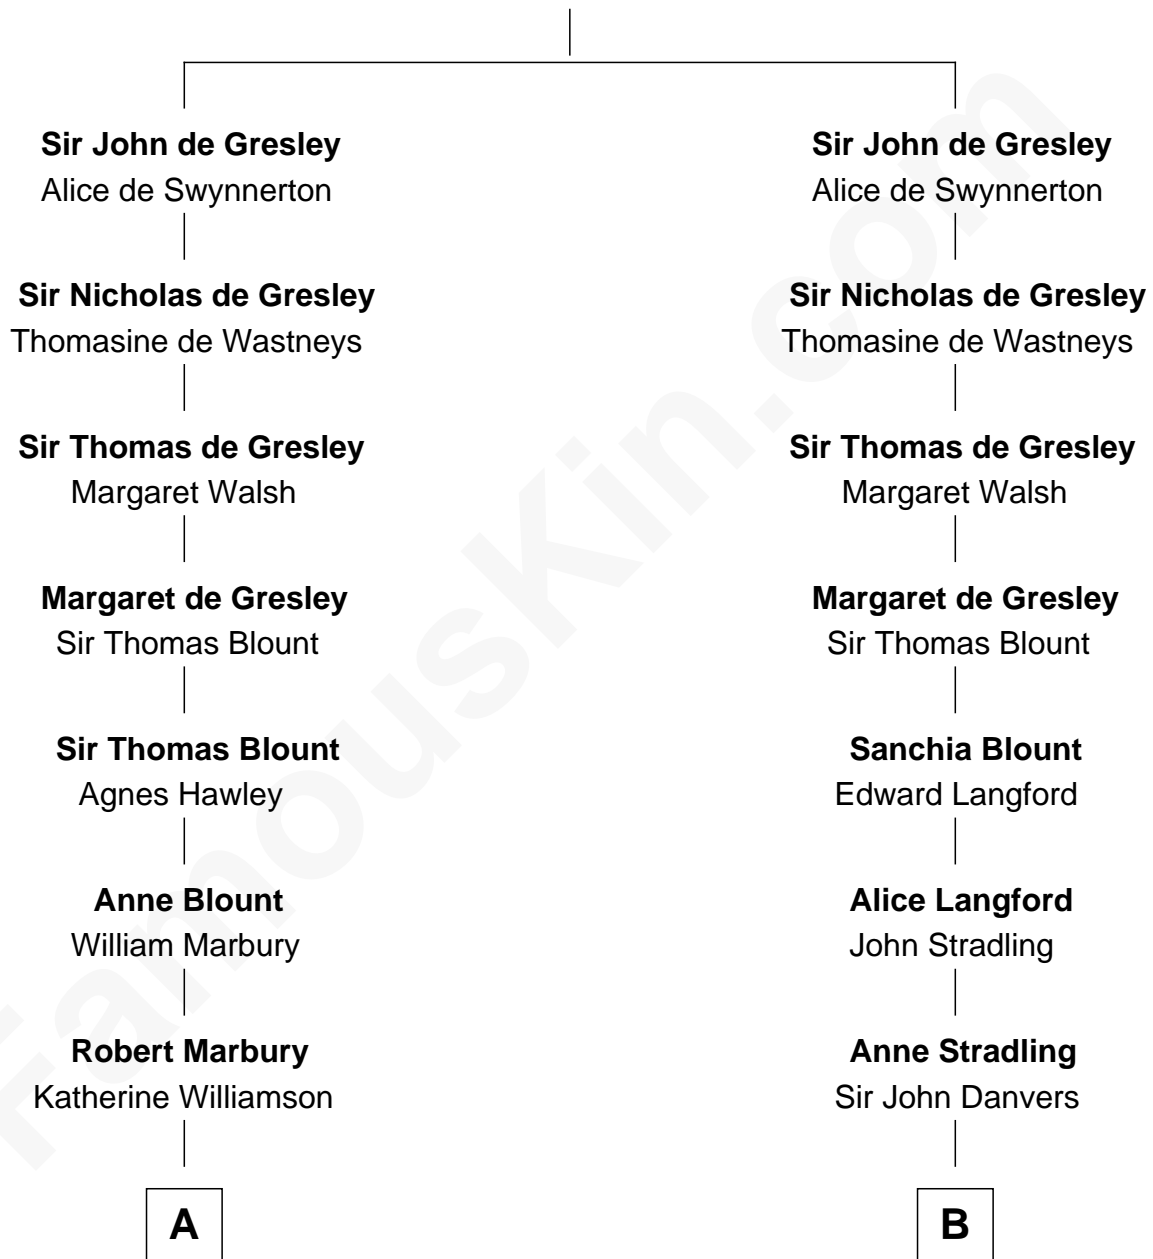

## Relationship Chart of

**Tuesday Weld**

*TV and Movie Actress*

20th cousin 1 time removed of

**Sir Winston Churchill**

*Prime Minister of the United Kingdom*

**Sir Geoffrey de Gresley**

Margaret Gernon

**C**

**Eloise Rodman**  
Stephen Minot Weld

**Edward Motley Weld**  
Sarah Lothrop King

**Lothrop Motley Weld**  
Yosene Balfour Ker

**Tuesday Weld**  
*TV and Movie Actress*

**D**

**George Spencer**  
Susan Stewart

**Sir George Spencer-Churchill**  
Jane Stewart

**Sir John Winston Spencer-Churchill**  
Frances Anne Emily Vane

**Randolph Henry Spencer-Churchill**  
Jeanette Jerome

**Sir Winston Churchill**  
*Prime Minister of the United Kingdom*