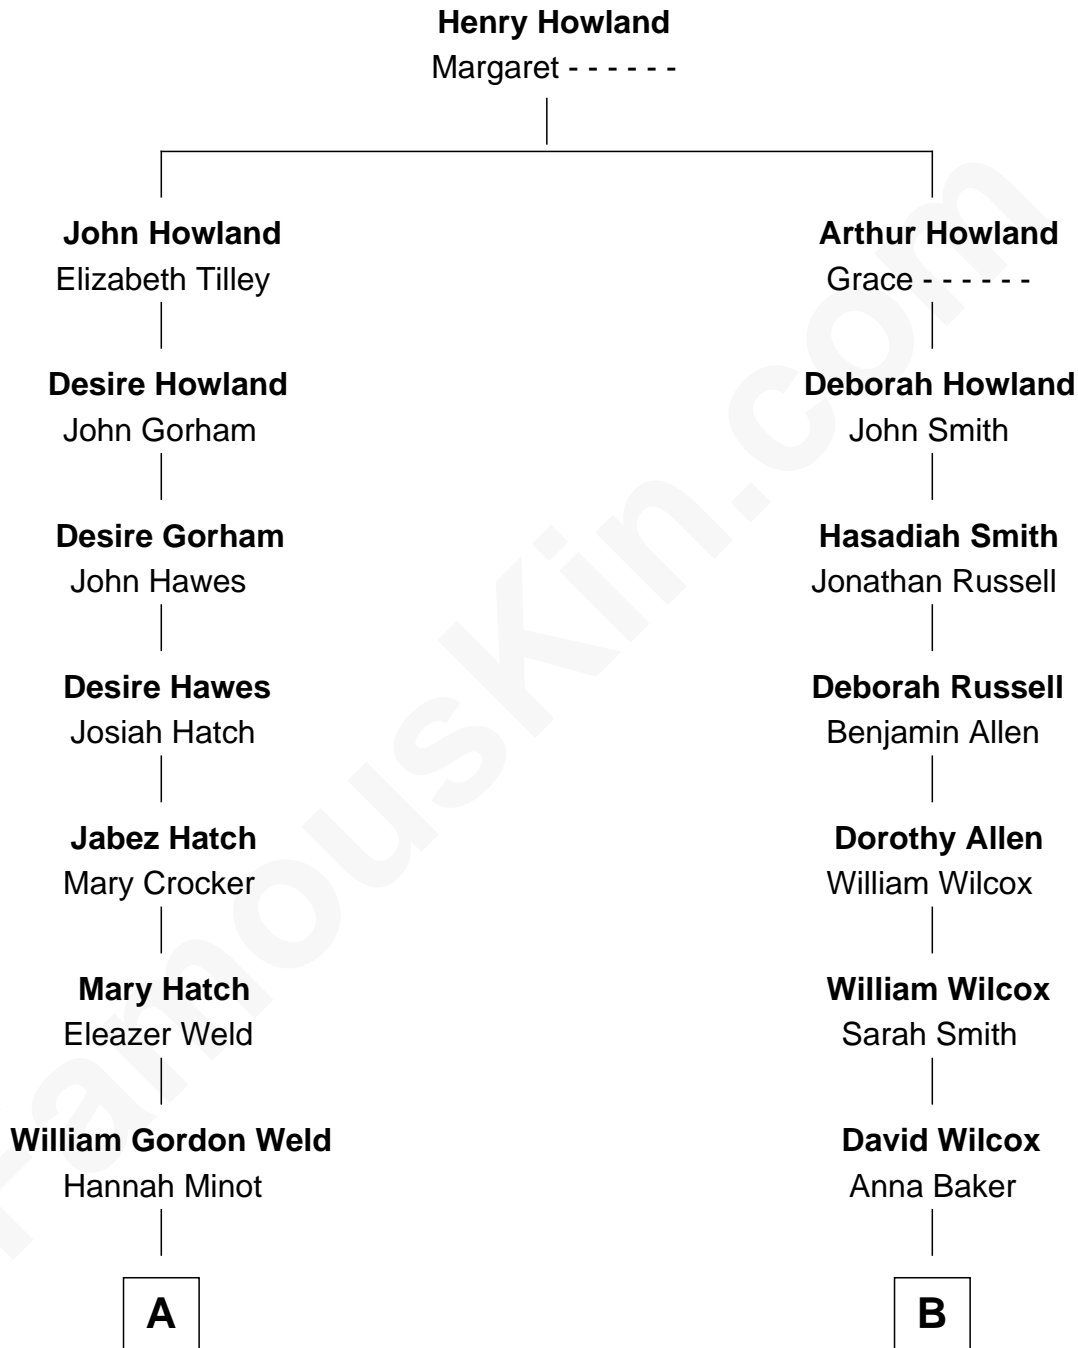

FamousKin.com Relationship Chart of

Tuesday Weld

TV and Movie Actress

10th cousin 1 time removed of

Sir Winston Churchill

Prime Minister of the United Kingdom

A

Stephen Minot Weld
Sarah Bartlett Balch

Stephen Minot Weld
Eloise Rodman

Edward Motley Weld
Sarah Lothrop King

Lothrop Motley Weld
Yosene Balfour Ker

Tuesday Weld
TV and Movie Actress

B

Clarissa Wilcox
Ambrose Hall

Clarissa Hall
Leonard Walter Jerome