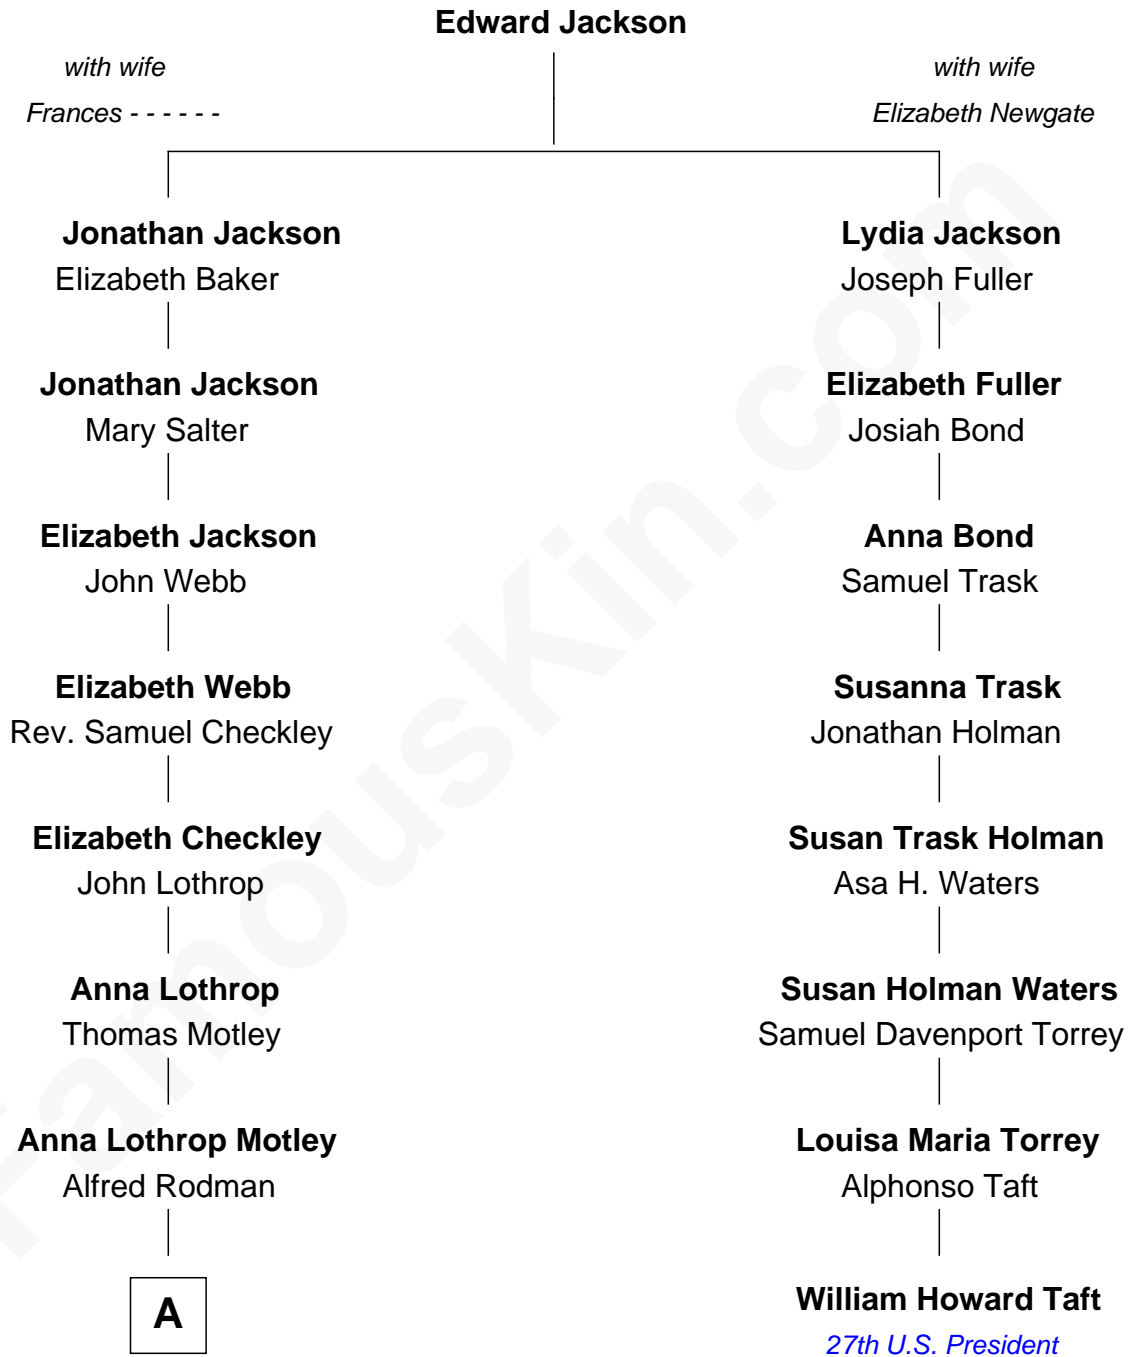

FamousKin.com Relationship Chart of

Tuesday Weld

TV and Movie Actress

7th cousin 3 times removed of

William Howard Taft

27th U.S. President

A

Eloise Rodman
Stephen Minot Weld

Edward Motley Weld
Sarah Lothrop King

Lothrop Motley Weld
Yosene Balfour Ker

Tuesday Weld
TV and Movie Actress

FamousKin.com