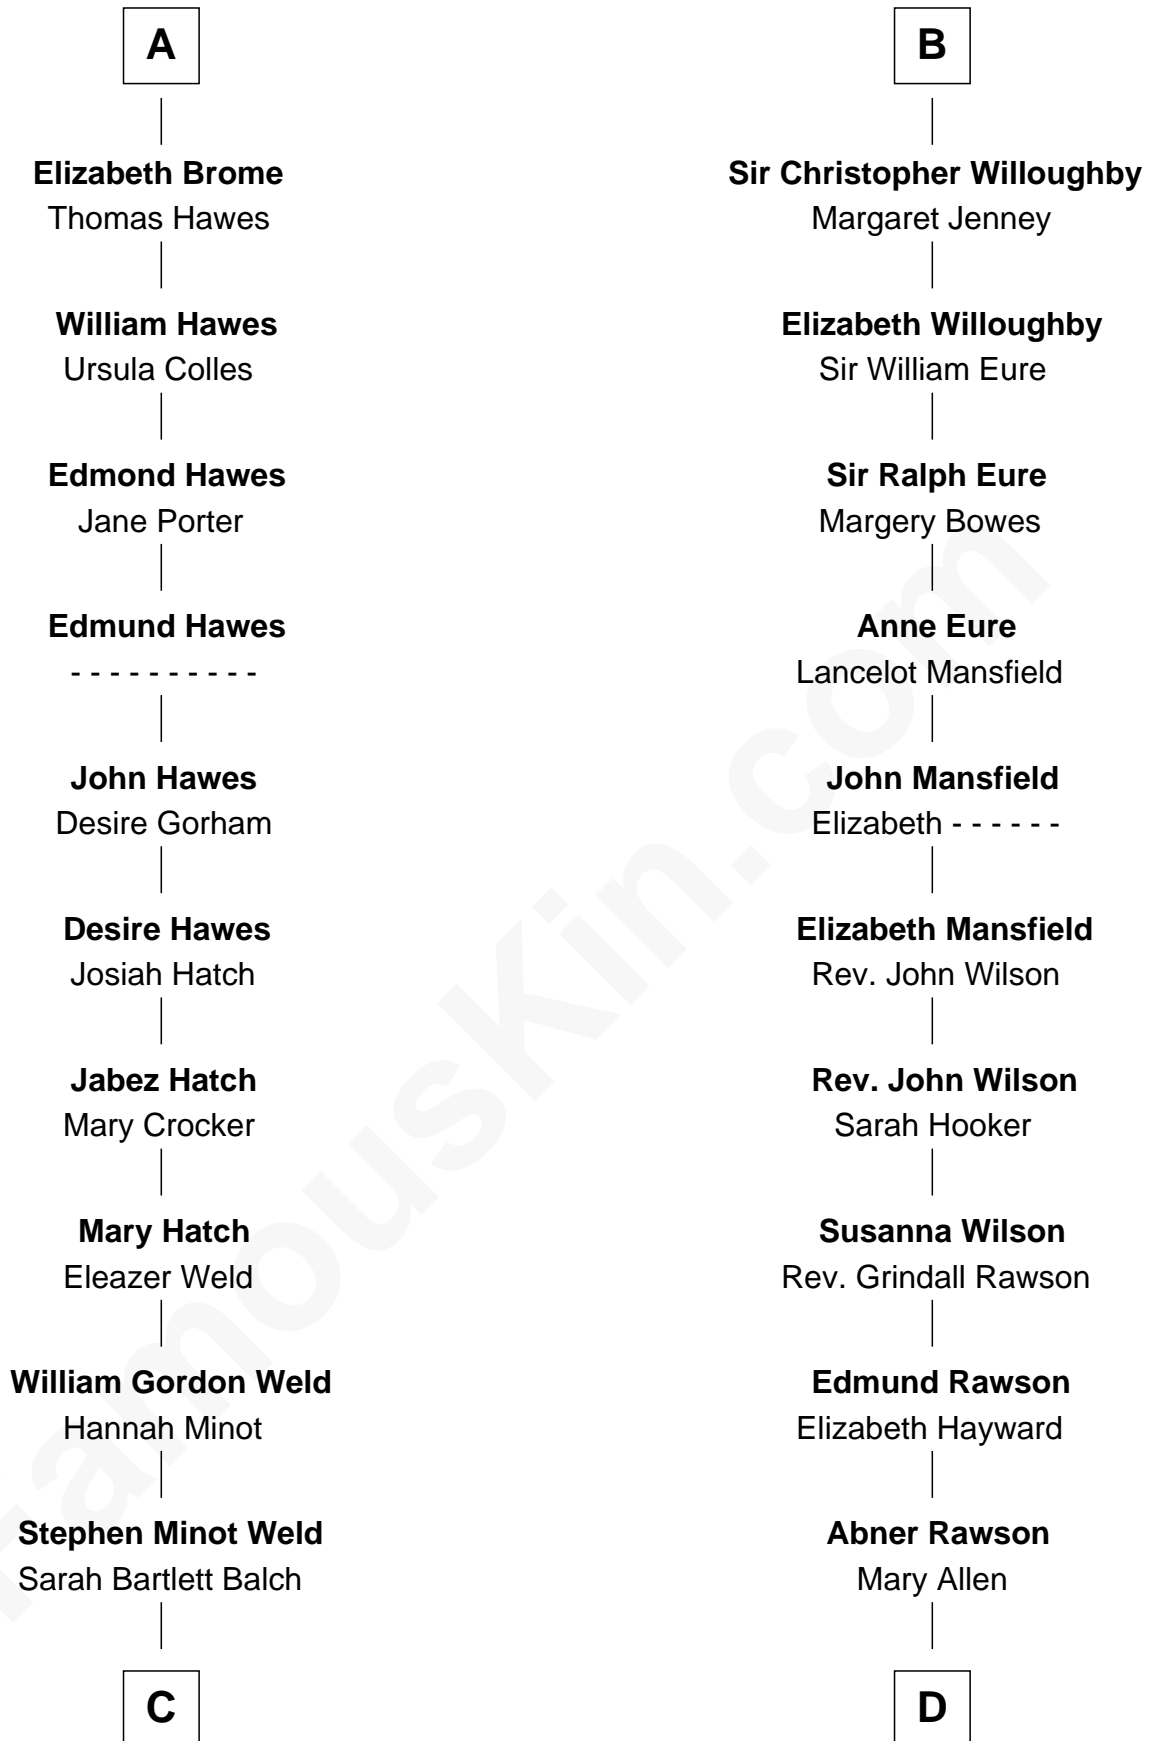

# FamousKin.com Relationship Chart of

**Tuesday Weld**

*TV and Movie Actress*

20th cousin of

**William Howard Taft**

*27th U.S. President*

**Sir Robert de Ros**

Isabel de Aubeney

**C**

**Stephen Minot Weld**

Eloise Rodman

**Edward Motley Weld**

Sarah Lothrop King

**Lothrop Motley Weld**

Yosene Balfour Ker

**Tuesday Weld**

*TV and Movie Actress*

**D**

**Rhoda Rawson**

Aaron Taft

**Peter Rawson Taft**

Sylvia Howard

**Alphonso Taft**

Louisa Maria Torrey

**William Howard Taft**

*27th U.S. President*