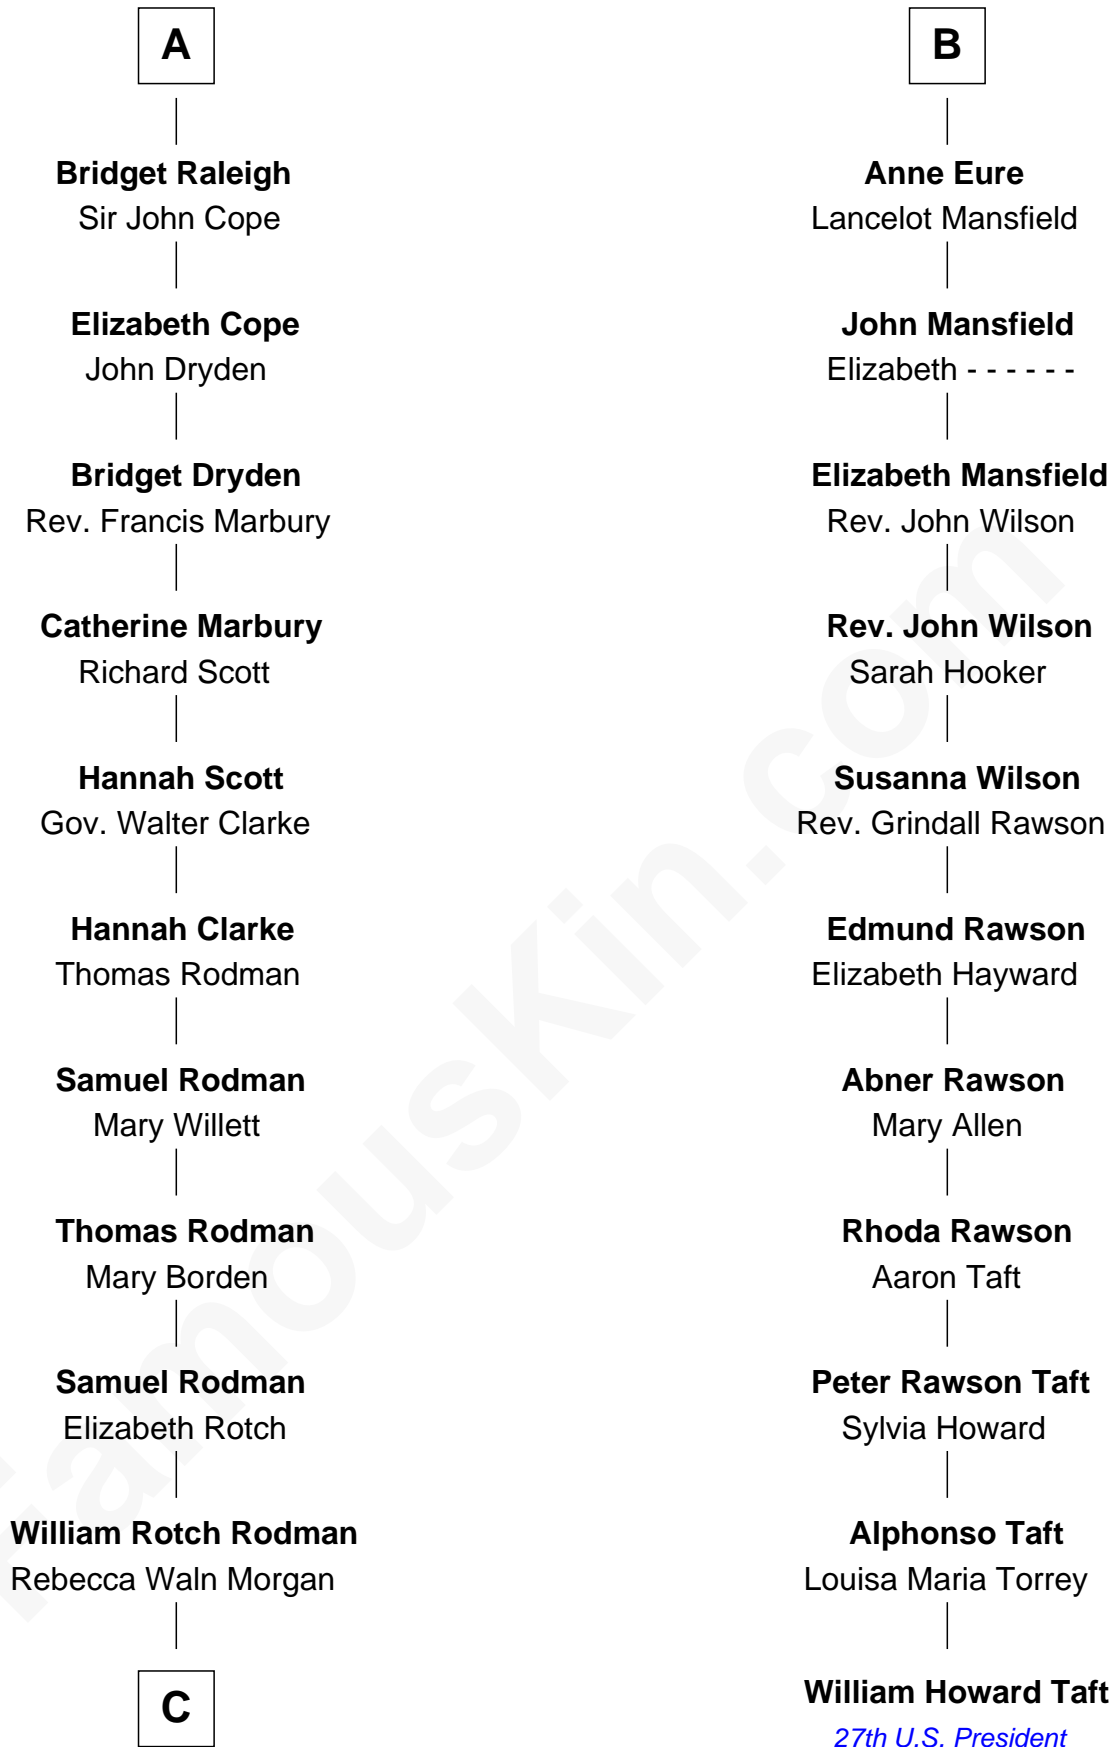

FamousKin.com Relationship Chart of

Tuesday Weld

TV and Movie Actress

17th cousin 4 times removed of

William Howard Taft

27th U.S. President

Edmund Fitzalan

Alice de Warenne

C

—
Alfred Rodman
Anna Lothrop Motley

—
Eloise Rodman
Stephen Minot Weld

—
Edward Motley Weld
Sarah Lothrop King

—
Lothrop Motley Weld
Yosene Balfour Ker

—
Tuesday Weld
TV and Movie Actress

FamousKin.com