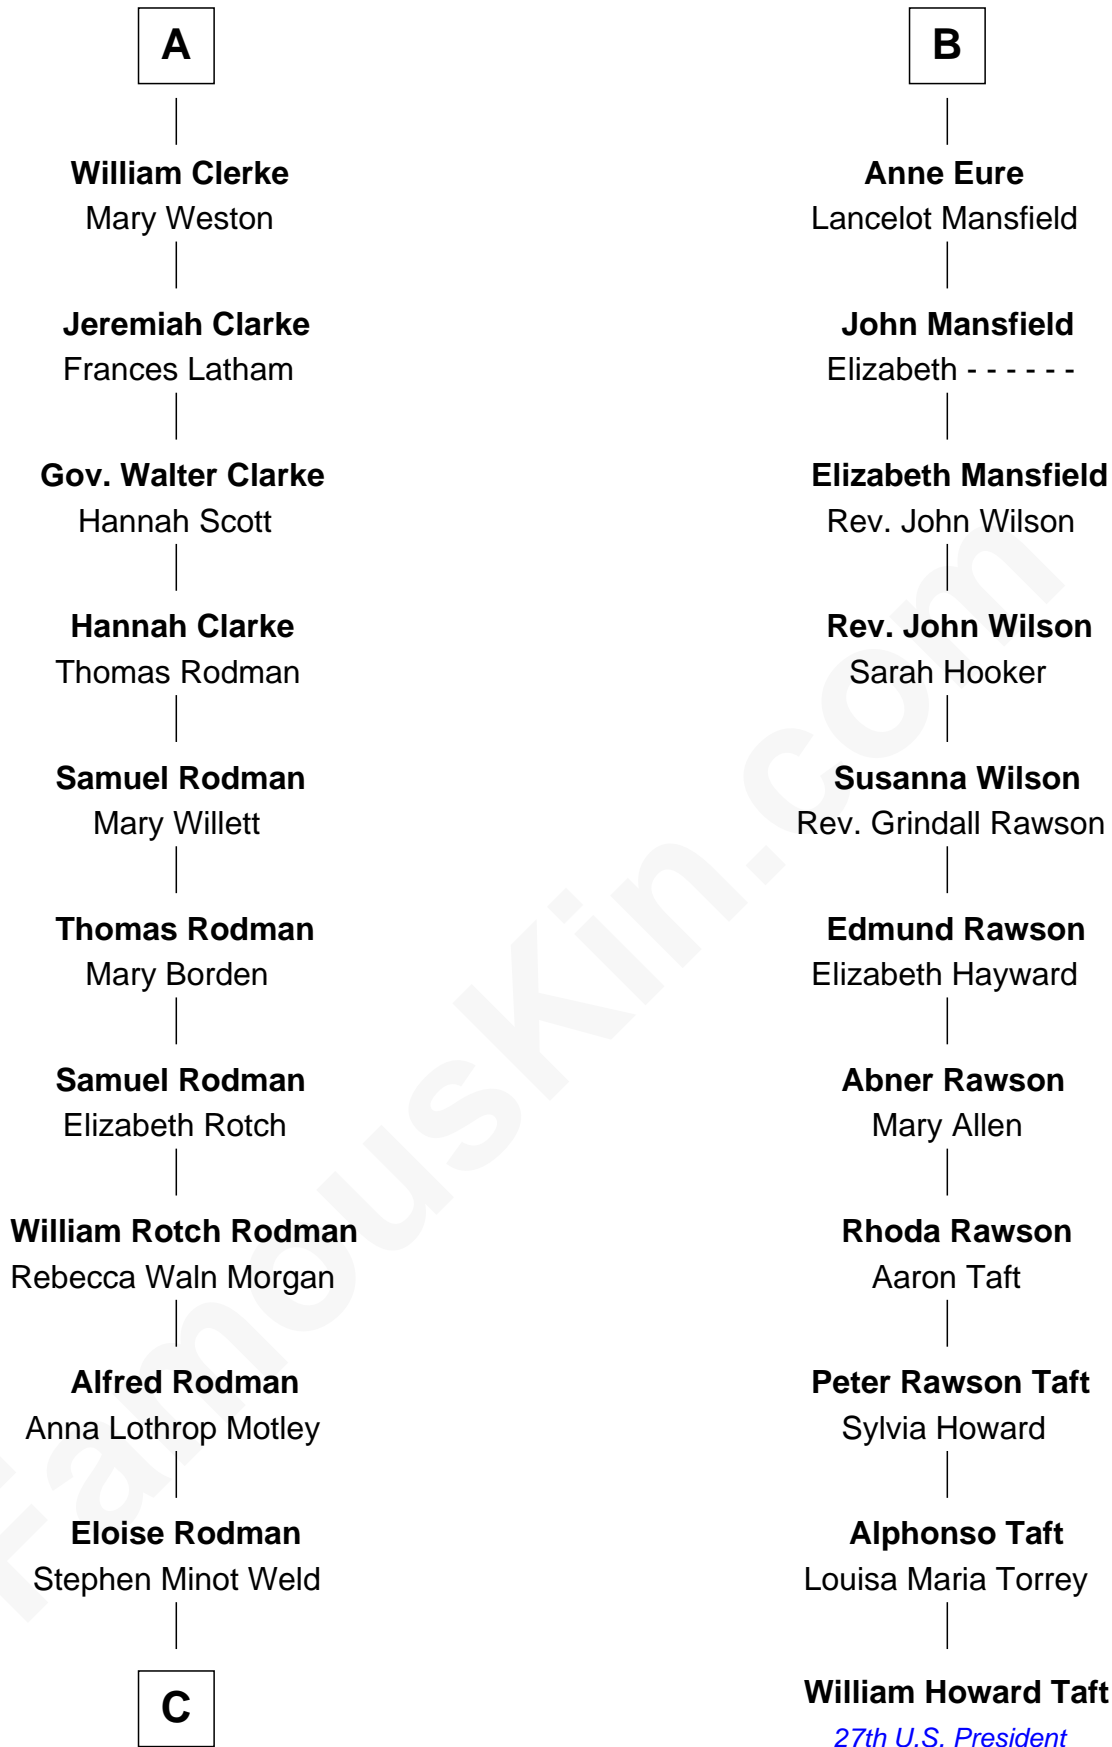

FamousKin.com

Relationship Chart of

Tuesday Weld

TV and Movie Actress

17th cousin 2 times removed of

William Howard Taft

27th U.S. President

John de Welles

John de Welles

Eleanor de Mowbray

Eudo de Welles

Maud de Greystoke

Sir Lionel de Welles

Joan de Waterton

Cecily de Welles

Sir Robert Willoughby

Sir Christopher Willoughby

Margaret Jenney

Elizabeth Willoughby

Sir William Eure

Sir Ralph Eure

Margery Bowes

B

C

Edward Motley Weld

Sarah Lothrop King

Lothrop Motley Weld

Yosene Balfour Ker

Tuesday Weld

TV and Movie Actress

FamousKin.com