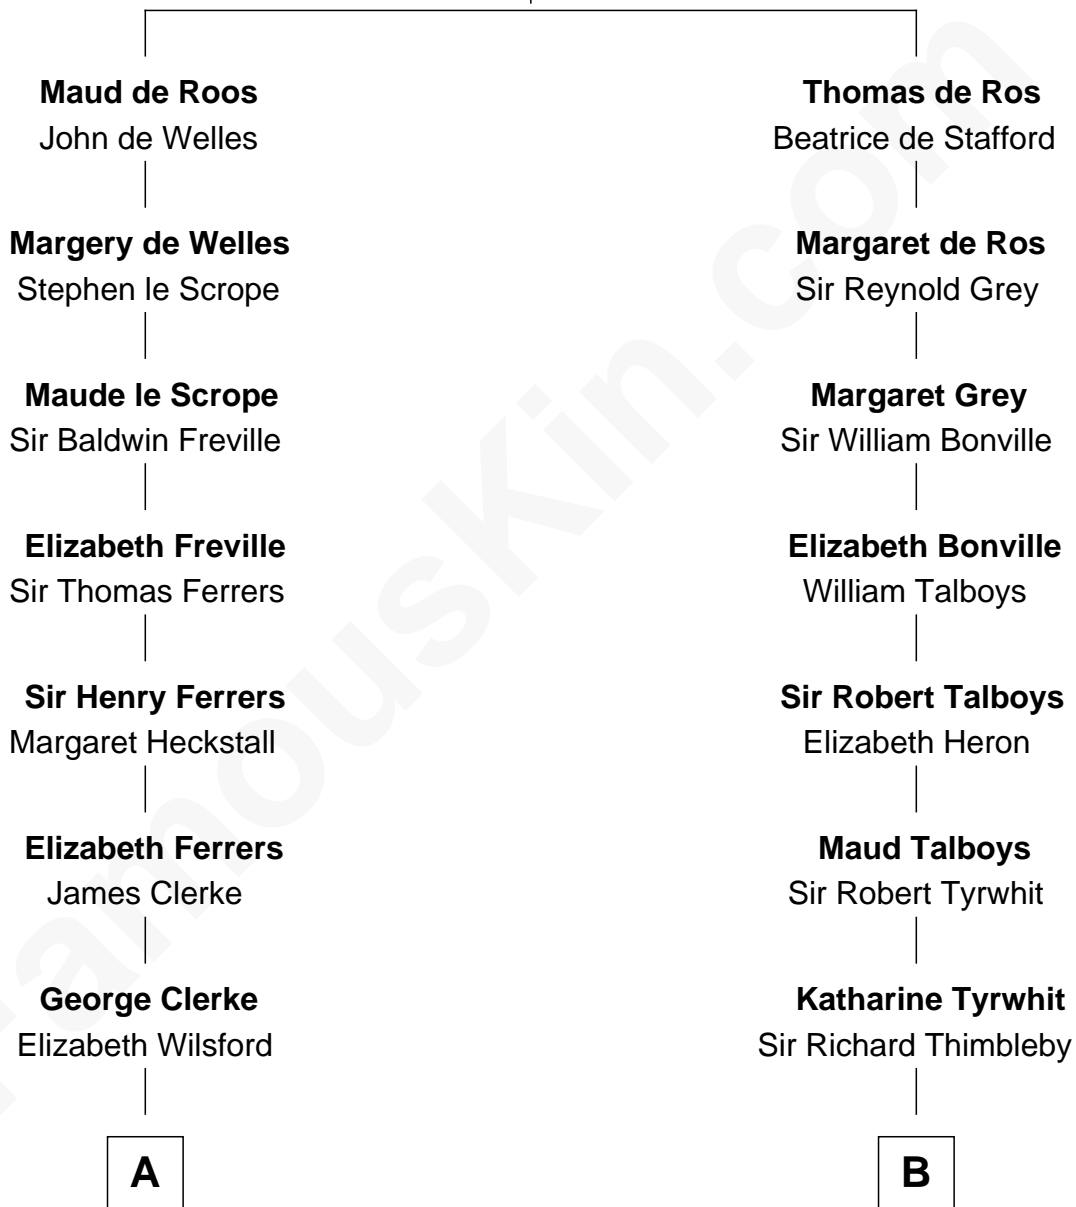

# FamousKin.com Relationship Chart of

**Tuesday Weld**

*TV and Movie Actress*

19th cousin 1 time removed of

**Mitt Romney**

*70th Governor of Massachusetts*

**Sir William de Ros**  
Margery de Badlesmere

**C**

**Eloise Rodman**  
Stephen Minot Weld

**Edward Motley Weld**  
Sarah Lothrop King

**Lothrop Motley Weld**  
Yosene Balfour Ker

**Tuesday Weld**  
*TV and Movie Actress*

**D**

**Alma Luella Robison**  
Harold Arundel LaFount

**Lenore Emily LaFount**  
George Wilcken Romney

**Mitt Romney**  
*70th Governor of Massachusetts*

FamousKin.com