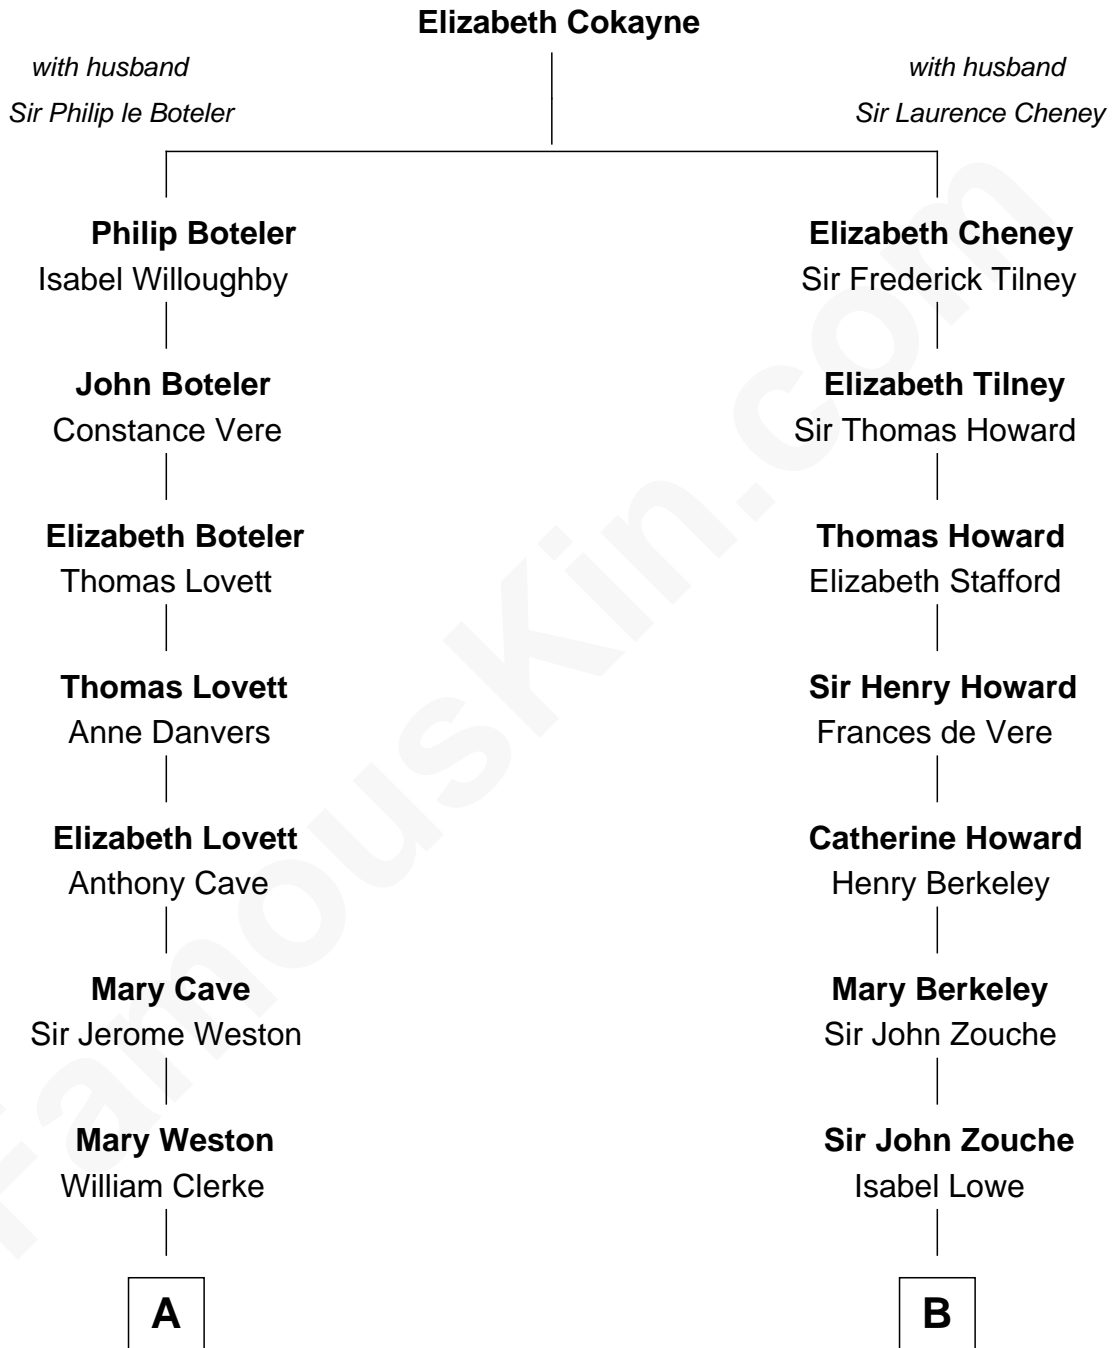

FamousKin.com Relationship Chart of

Tuesday Weld

TV and Movie Actress

13th cousin 5 times removed of

Francis Scott Key

Author of "The Star Spangled Banner"

C

Lothrop Motley Weld

Yosene Balfour Ker

Tuesday Weld

TV and Movie Actress

FamousKin.com