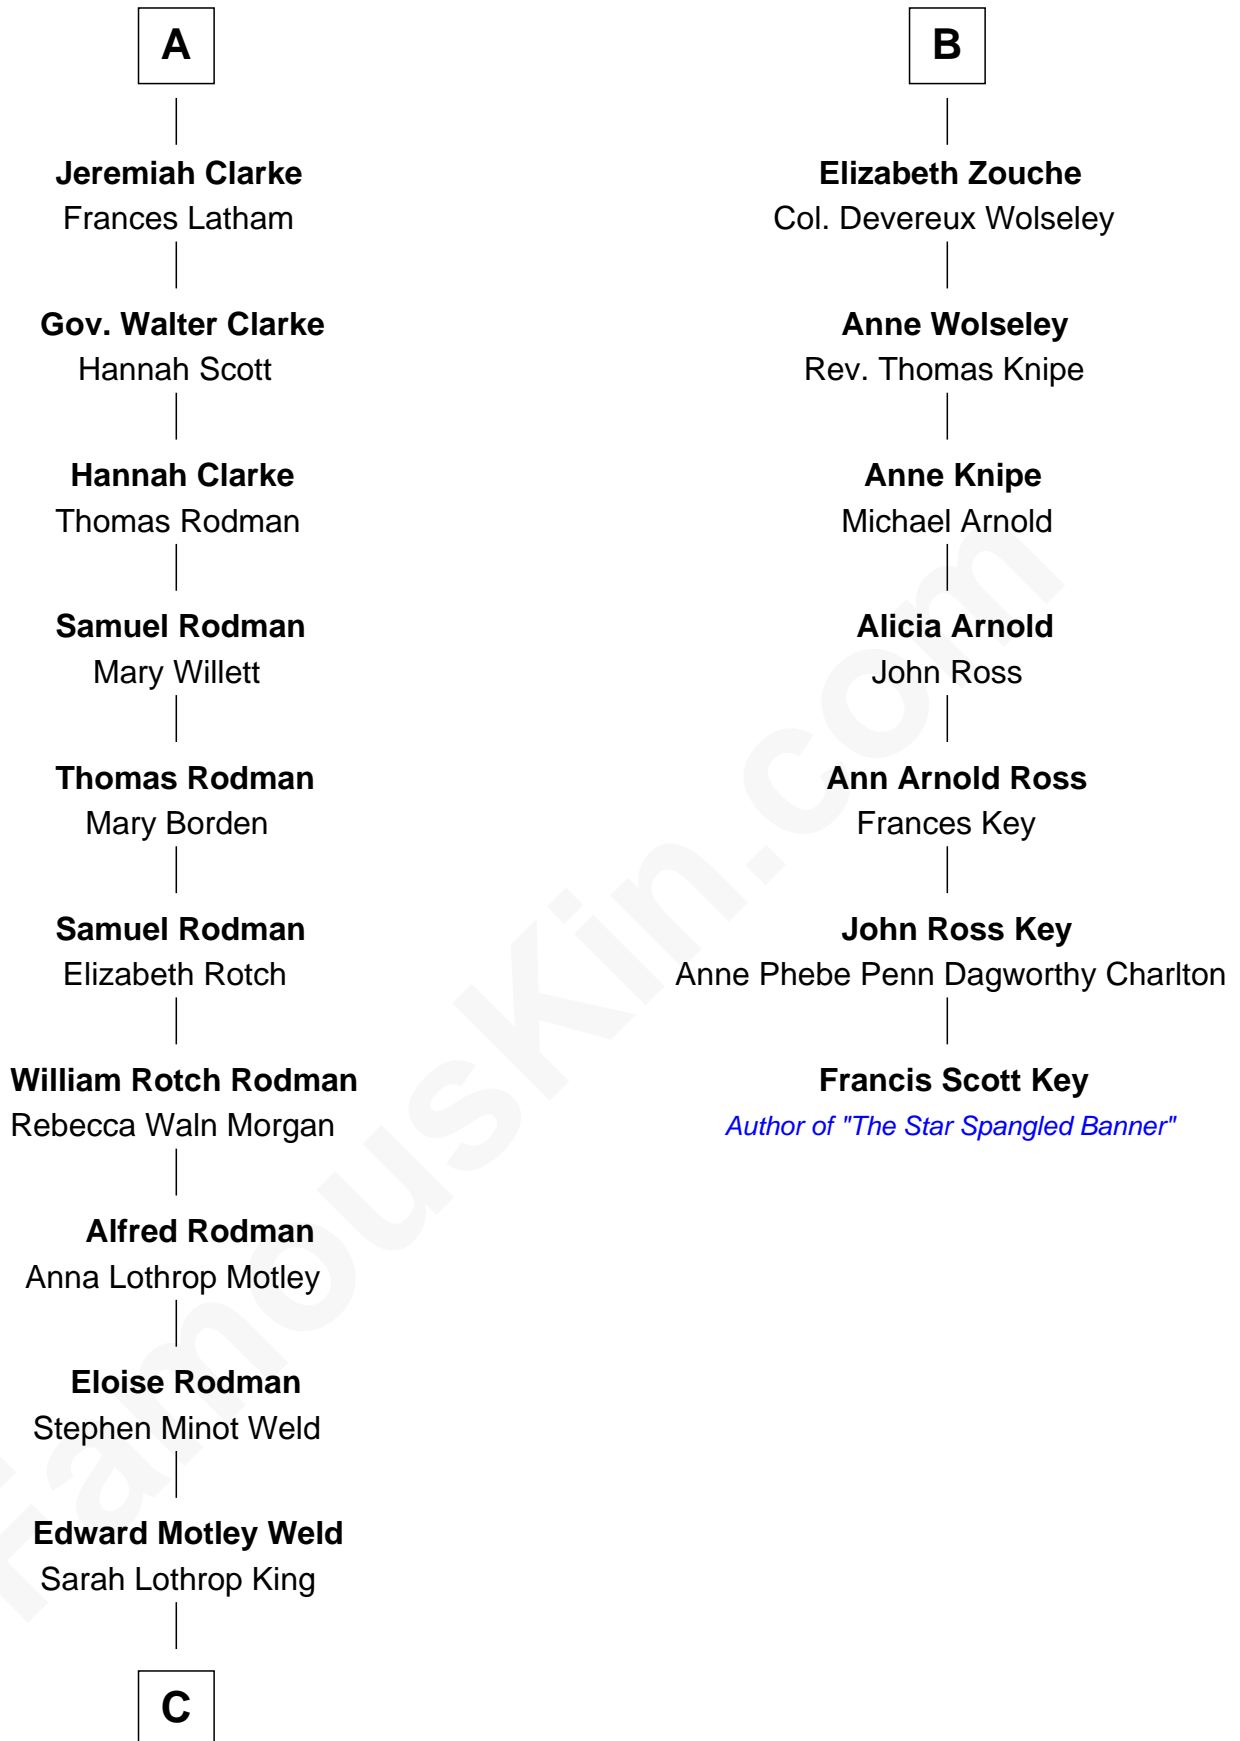

FamousKin.com Relationship Chart of

Tuesday Weld

TV and Movie Actress

13th cousin 5 times removed of

Francis Scott Key

Author of "The Star Spangled Banner"

C

Lothrop Motley Weld

Yosene Balfour Ker

Tuesday Weld

TV and Movie Actress

FamousKin.com