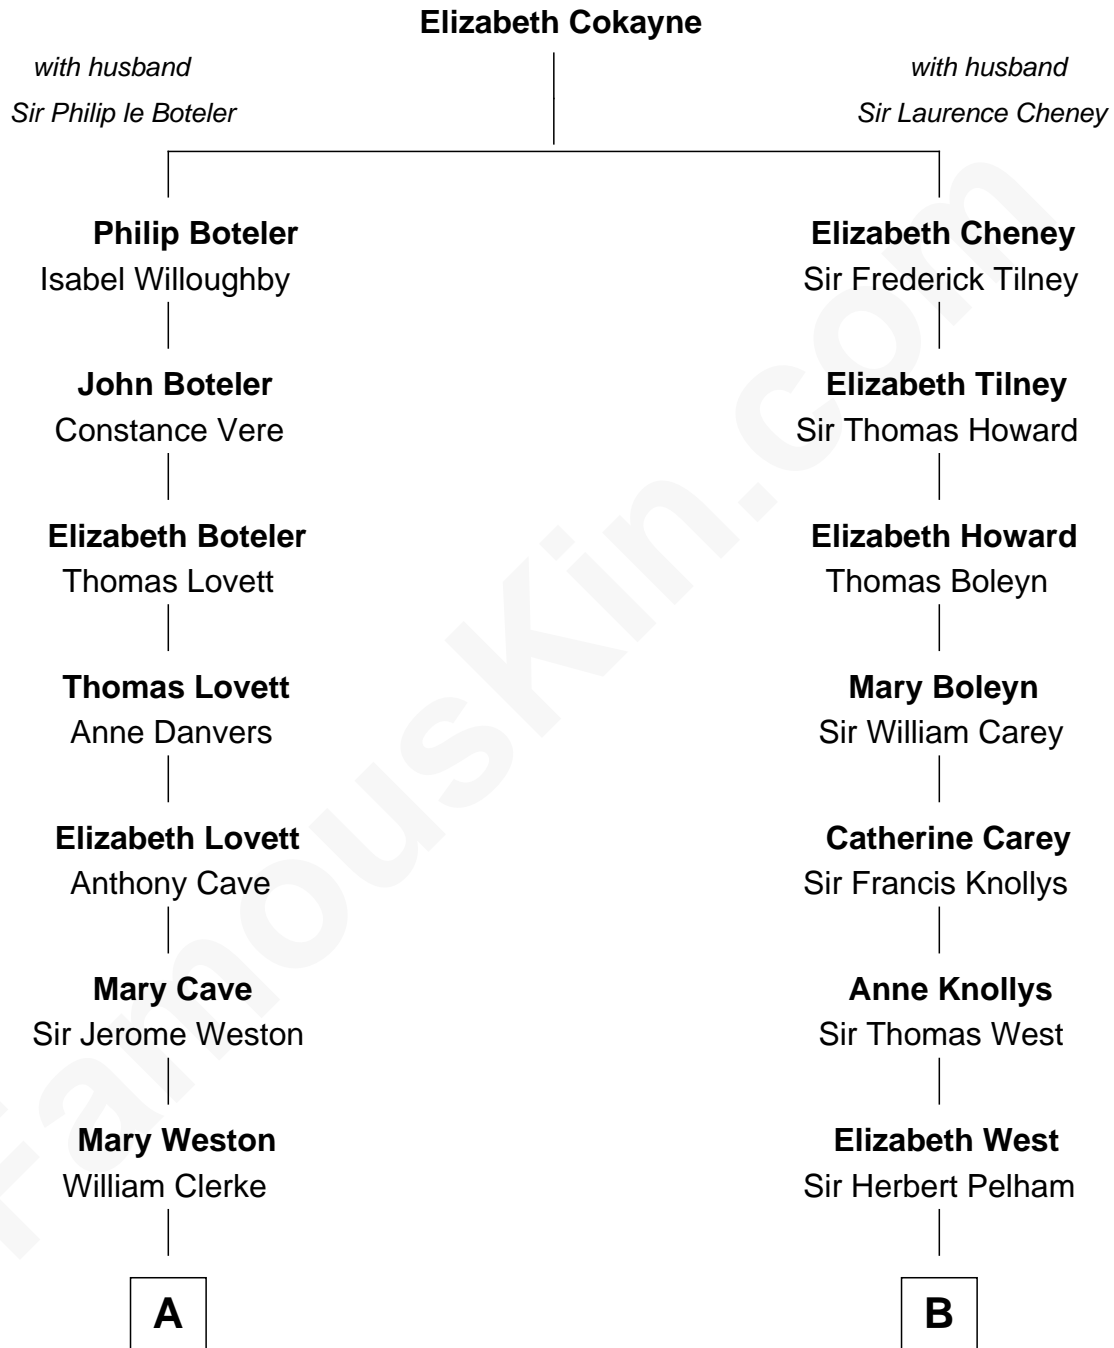

FamousKin.com Relationship Chart of

Tuesday Weld

TV and Movie Actress

15th cousin 3 times removed of

John D. Rockefeller

Founder of the Standard Oil Company

C

—
Lothrop Motley Weld

Yosene Balfour Ker

—
Tuesday Weld

TV and Movie Actress

FamousKin.com