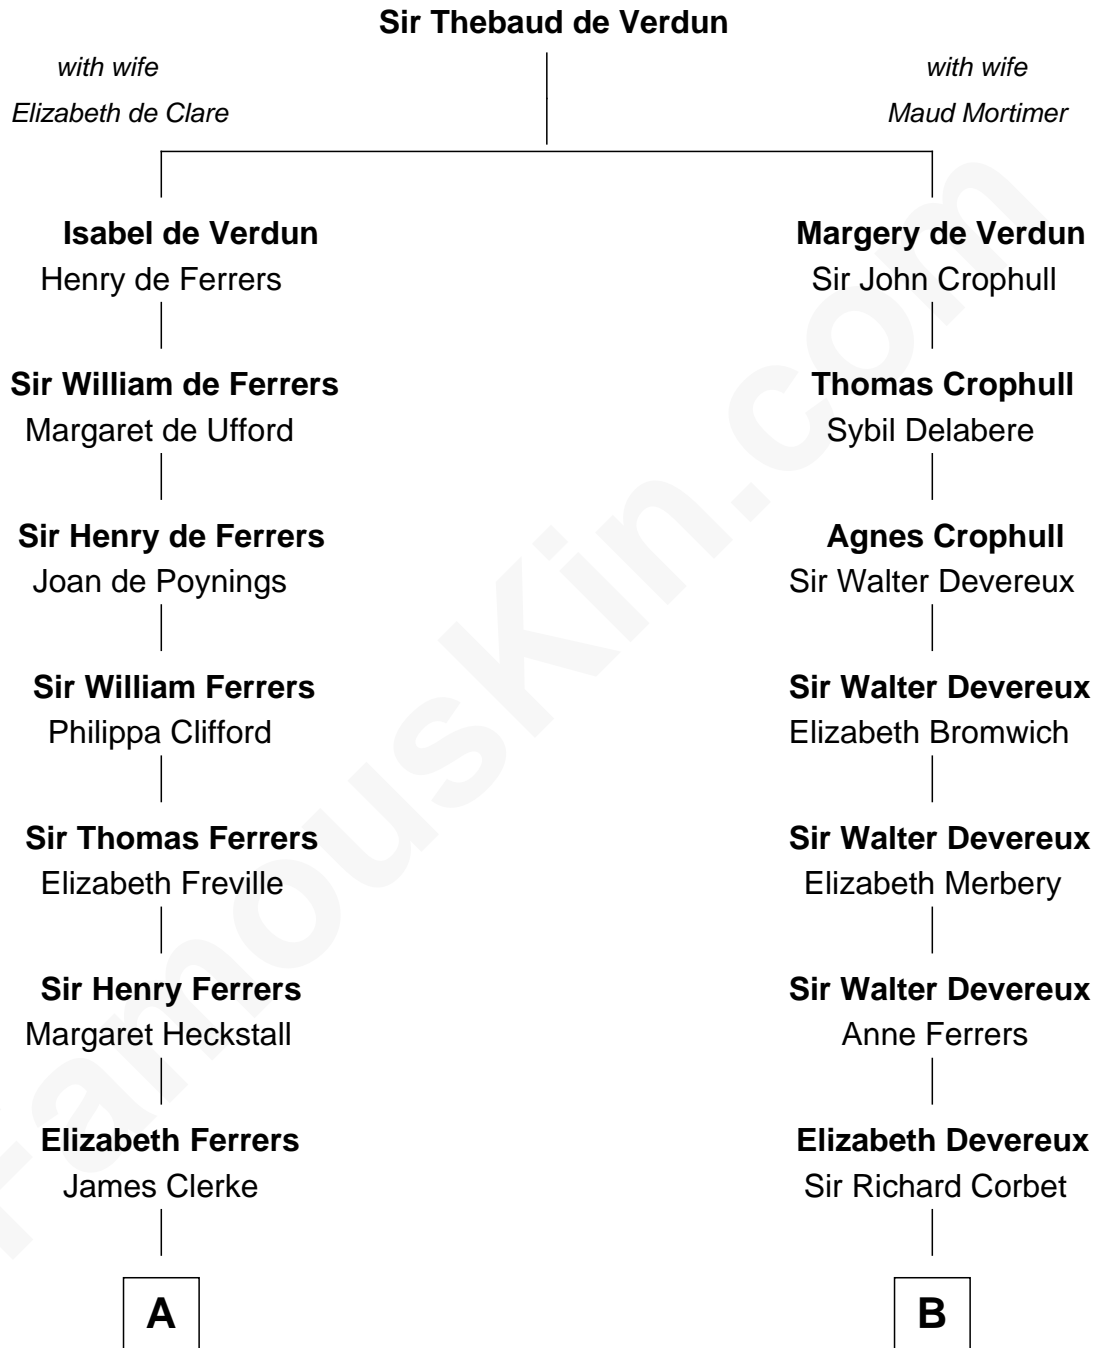

# FamousKin.com Relationship Chart of

**Tuesday Weld**

*TV and Movie Actress*

20th cousin 1 time removed of

**John D. Rockefeller**

*Founder of the Standard Oil Company*

**C**

**Alfred Rodman**  
Anna Lothrop Motley

**Eloise Rodman**  
Stephen Minot Weld

**Edward Motley Weld**  
Sarah Lothrop King

**Lothrop Motley Weld**  
Yosene Balfour Ker

**Tuesday Weld**  
*TV and Movie Actress*

**D**

**Miles Avery**  
Malinda Pixley

**Lucy Avery**  
Godfrey Lewis Rockefeller

**William Avery Rockefeller**  
Eliza Davison

**John D. Rockefeller**  
*Founder of the Standard Oil Company*

FamousKin.com