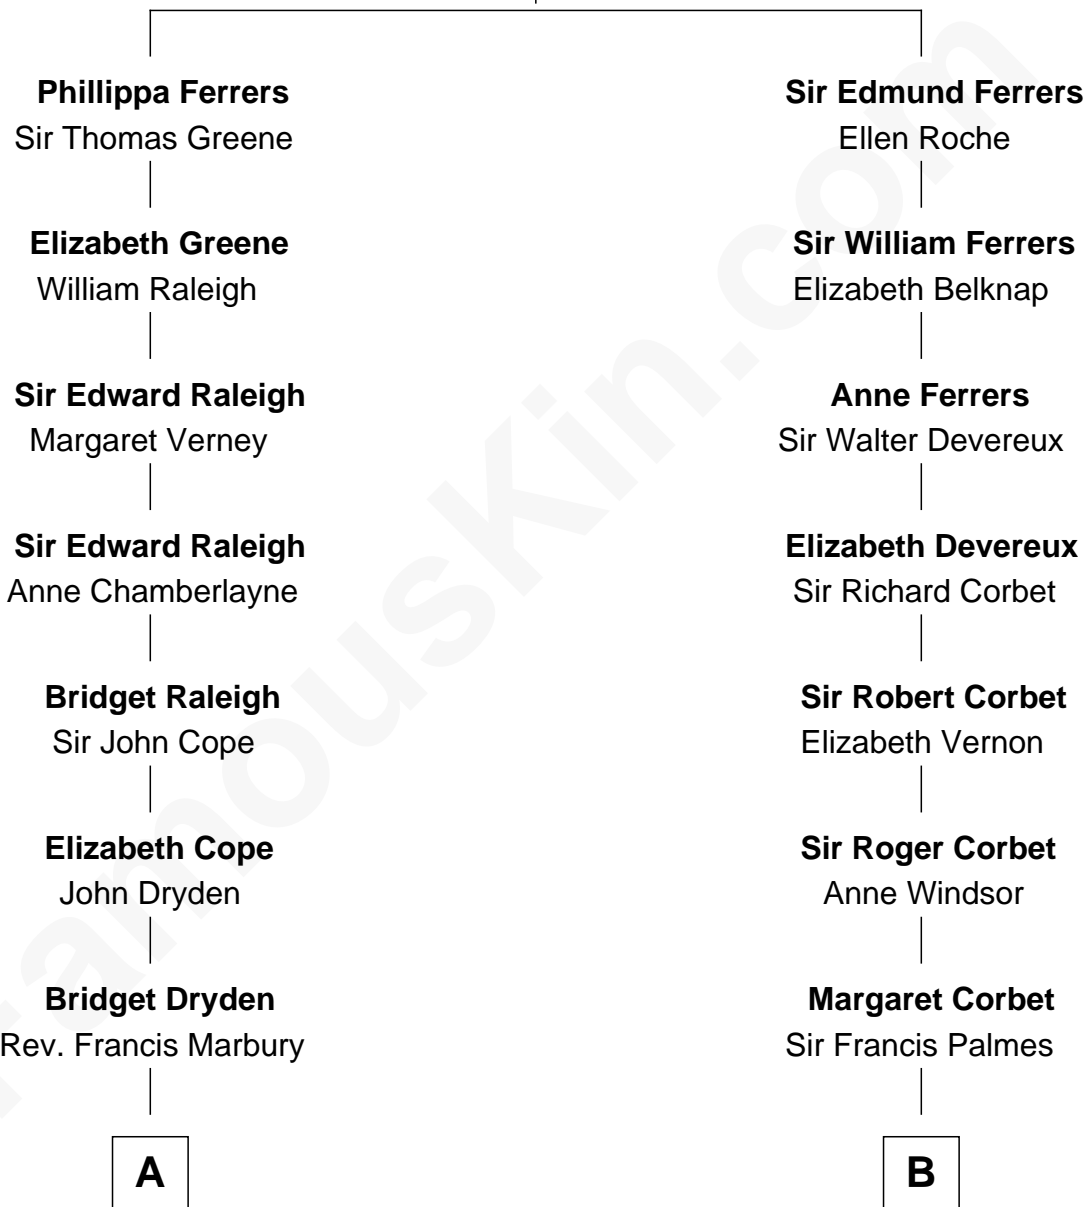

FamousKin.com Relationship Chart of

Tuesday Weld

TV and Movie Actress

17th cousin 1 time removed of

John D. Rockefeller

Founder of the Standard Oil Company

Robert de Ferrers
Margaret Despencer

C

Lothrop Motley Weld

Yosene Balfour Ker

Tuesday Weld

TV and Movie Actress

FamousKin.com