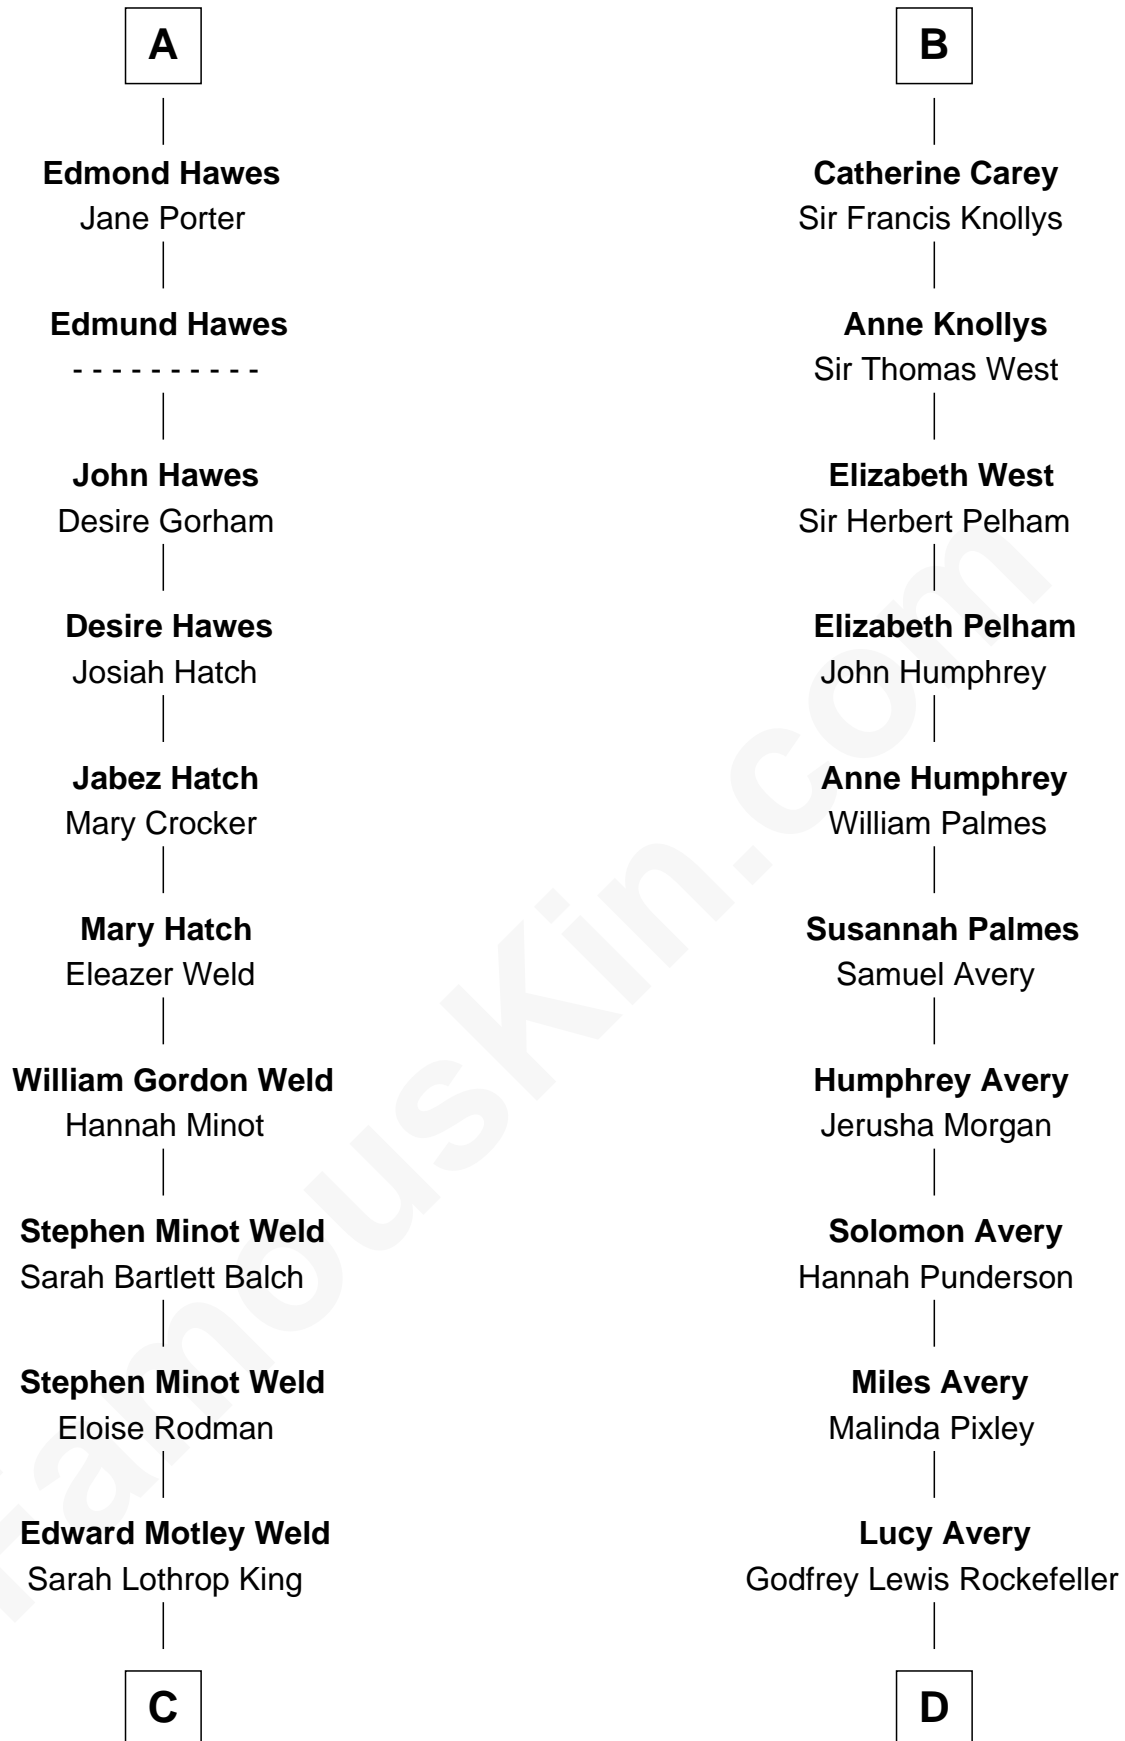

FamousKin.com

Relationship Chart of

Tuesday Weld

TV and Movie Actress

18th cousin of

John D. Rockefeller

Founder of the Standard Oil Company

Sir John Howard

Alice de Bois

C

Lothrop Motley Weld

Yosene Balfour Ker

Tuesday Weld

TV and Movie Actress

D

William Avery Rockefeller

Eliza Davison

John D. Rockefeller

Founder of the Standard Oil Company

FamousKin.com