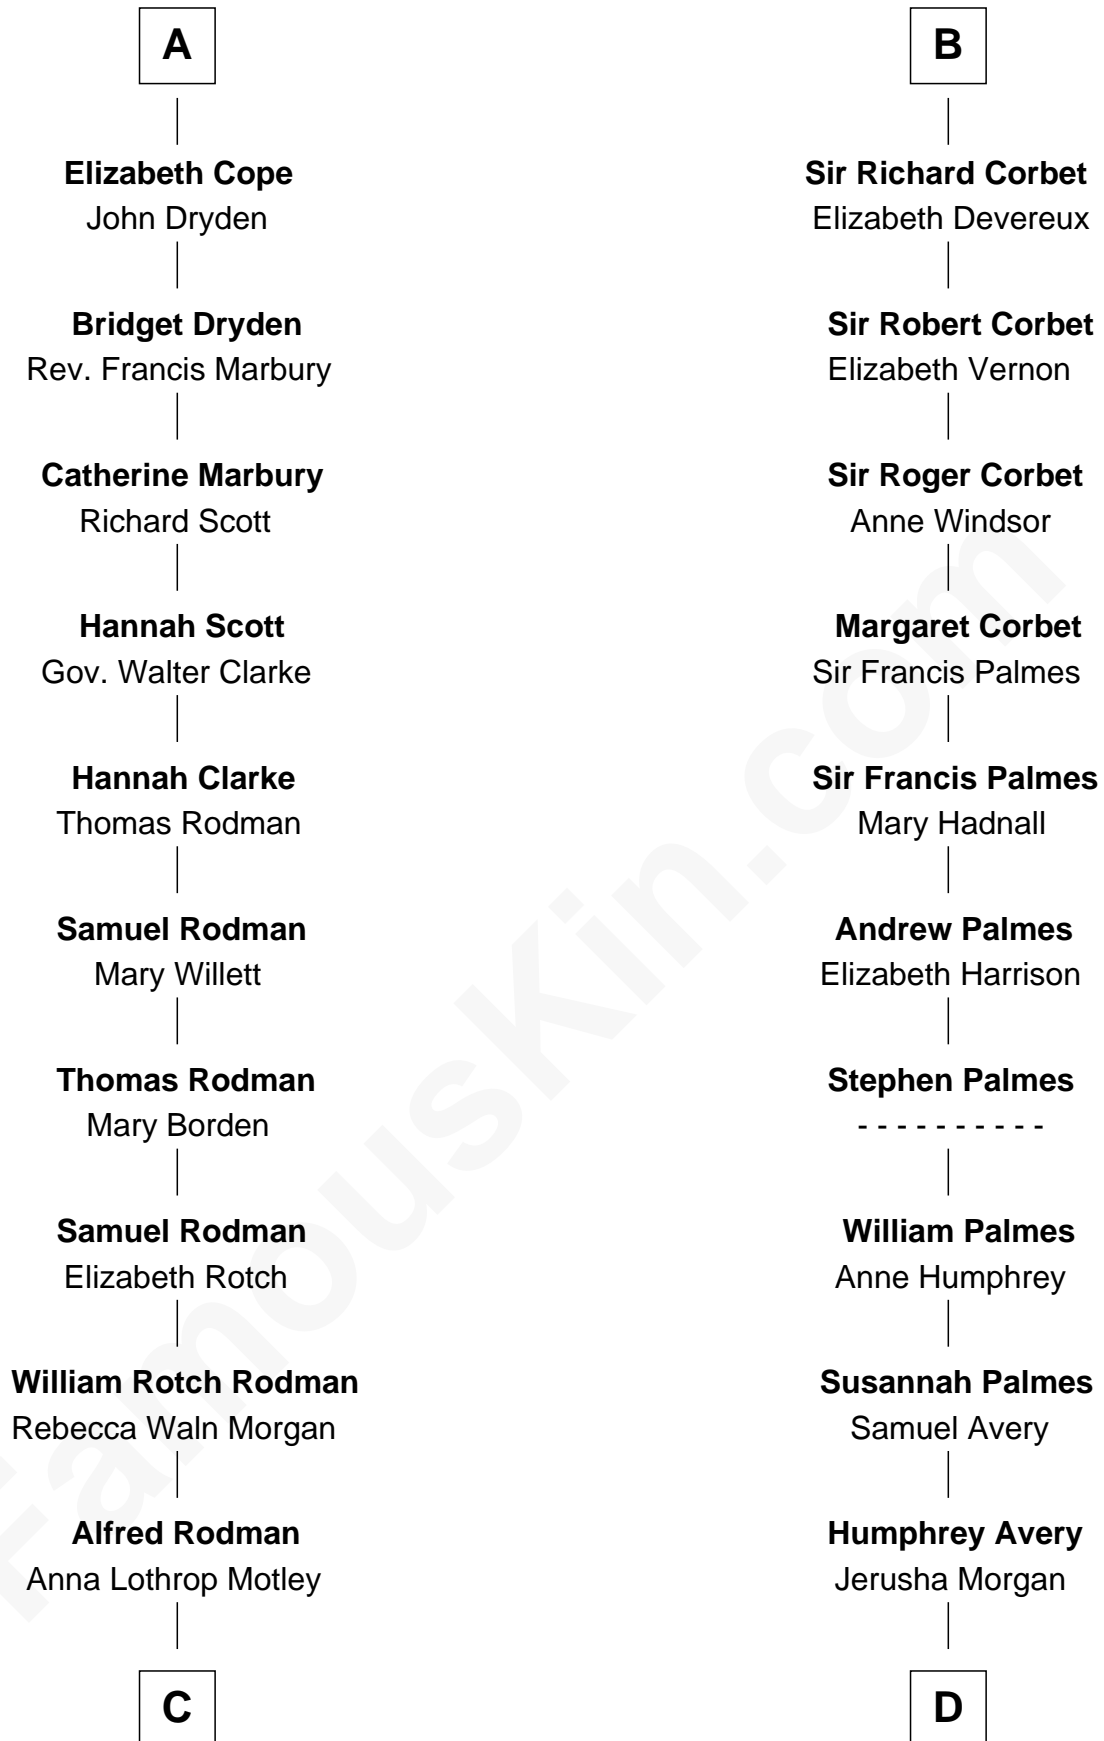

FamousKin.com Relationship Chart of

Tuesday Weld

TV and Movie Actress

20th cousin 1 time removed of

John D. Rockefeller

Founder of the Standard Oil Company

Sir Gilbert Talbot

Pernel le Boteler

Sir Henry de Grey

Richard Grey

Blanche de la Vache

Alice Grey

Sir William Burley

Elizabeth Burley

Sir John Hopton

Sir Walter Hopton

Joan Mortimer

Sir Thomas Hopton

Eleanor Lucy

Elizabeth Hopton

Sir Roger Corbet

B

C

Eloise Rodman
Stephen Minot Weld

Edward Motley Weld
Sarah Lothrop King

Lothrop Motley Weld
Yosene Balfour Ker

Tuesday Weld
TV and Movie Actress

D

Solomon Avery
Hannah Punderson

Miles Avery
Malinda Pixley

Lucy Avery
Godfrey Lewis Rockefeller