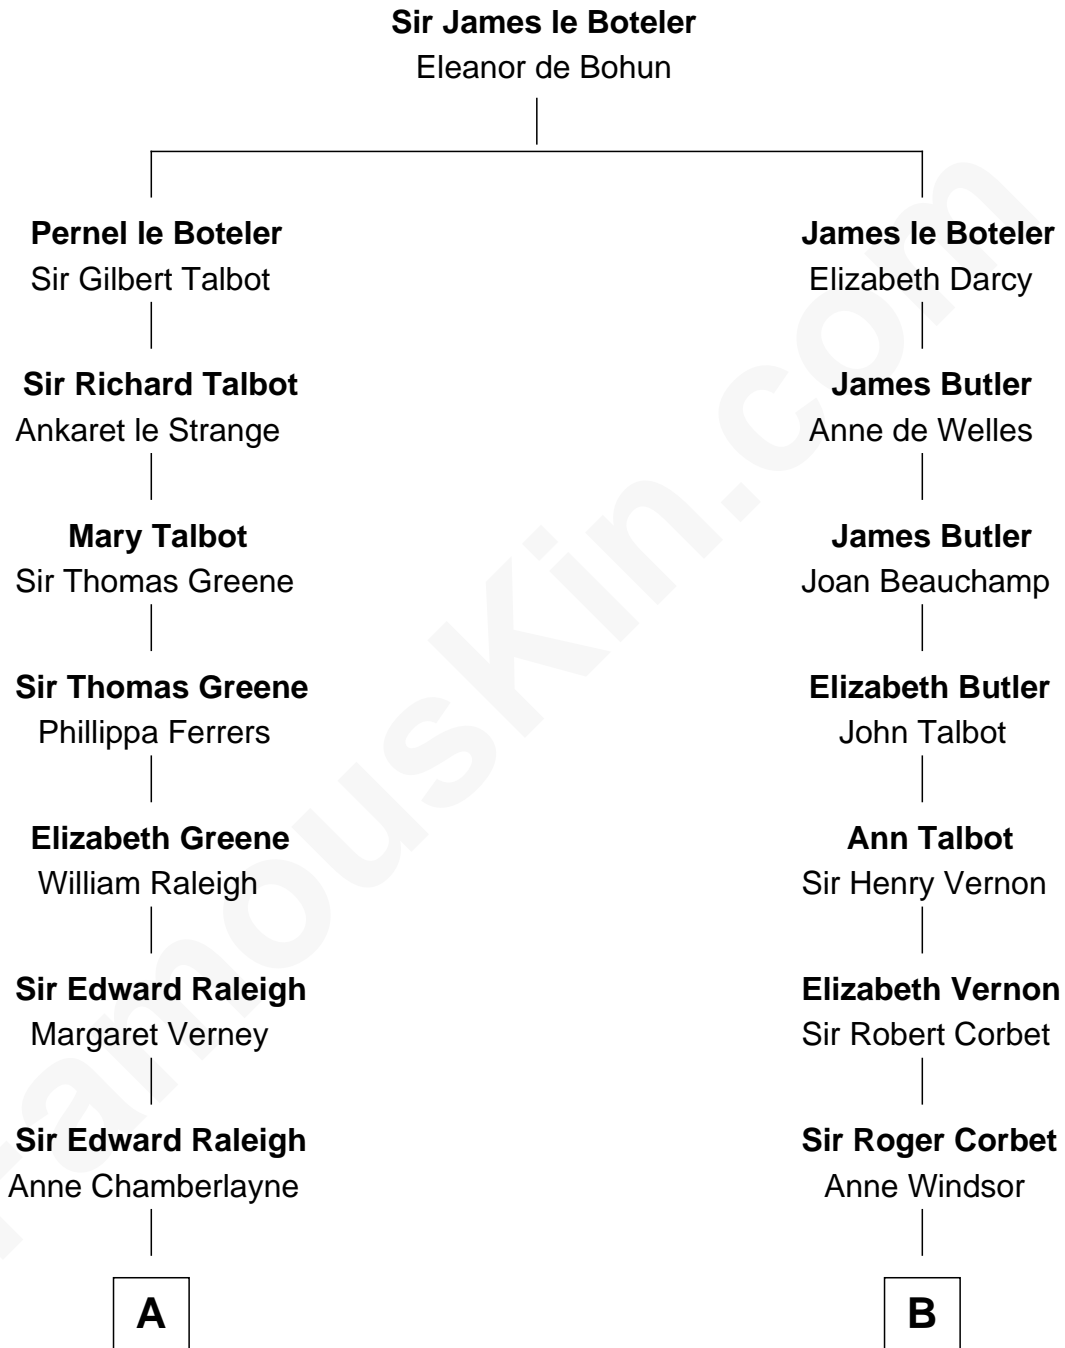

# FamousKin.com Relationship Chart of

**Tuesday Weld**

*TV and Movie Actress*

18th cousin 3 times removed of

**John D. Rockefeller**

*Founder of the Standard Oil Company*

**C**

**Alfred Rodman**  
Anna Lothrop Motley

**Eloise Rodman**  
Stephen Minot Weld

**Edward Motley Weld**  
Sarah Lothrop King

**Lothrop Motley Weld**  
Yosene Balfour Ker

**Tuesday Weld**  
*TV and Movie Actress*

**D**

**William Avery Rockefeller**  
Eliza Davison