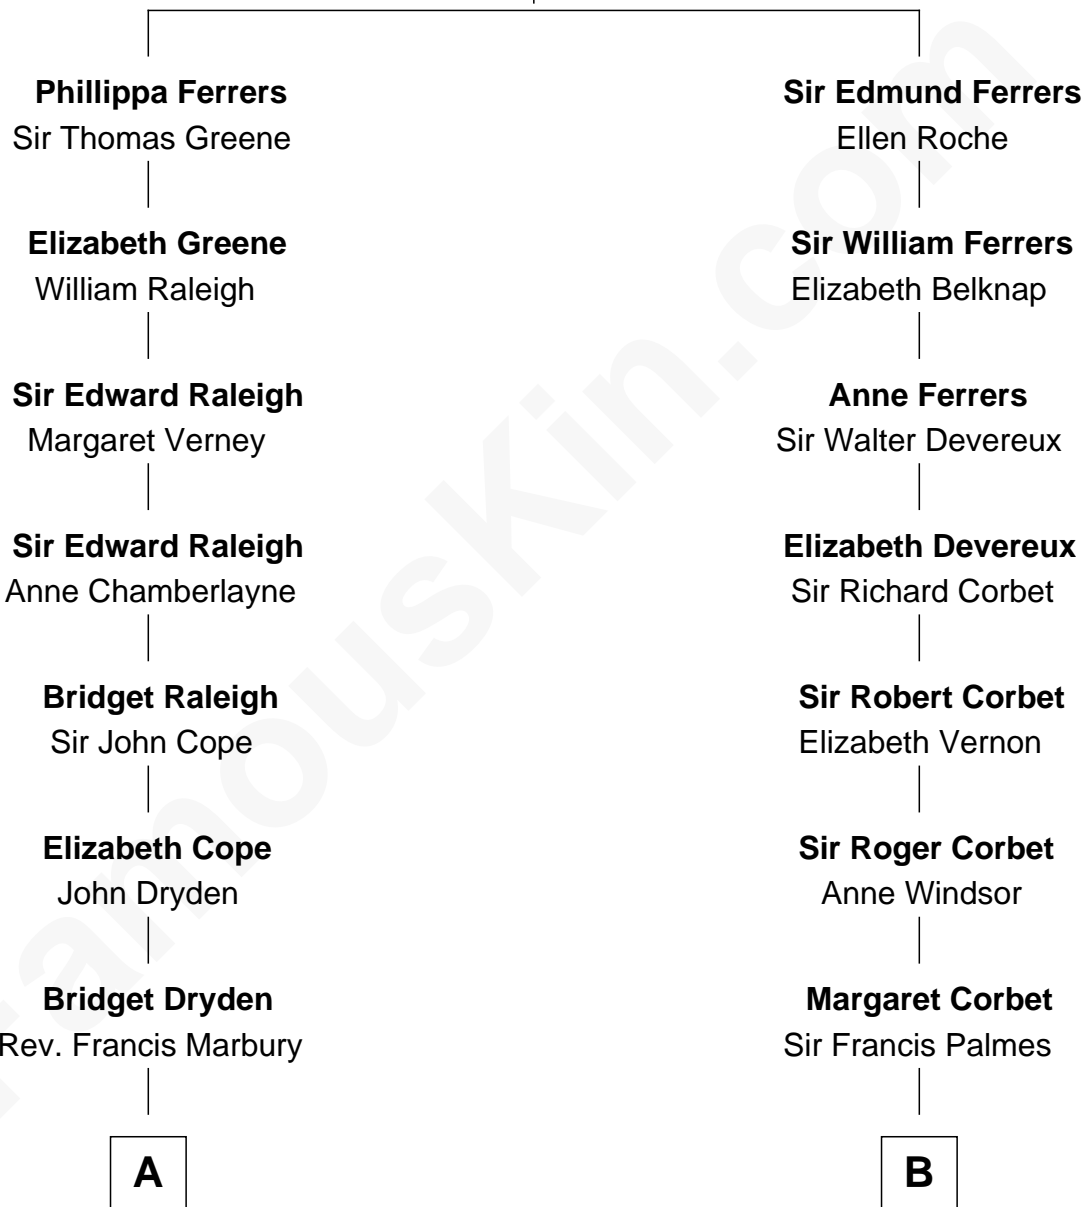

FamousKin.com Relationship Chart of

Tuesday Weld

TV and Movie Actress

18th cousin 1 time removed of

Nelson Rockefeller

41st U.S. Vice-President

Robert de Ferrers
Margaret Despencer

C

Lothrop Motley Weld

Yosene Balfour Ker

Tuesday Weld

TV and Movie Actress

D

John Davison Rockefeller

Laura Celestia Spelman

John Davison Rockefeller

Abby Greene Aldrich

Nelson Rockefeller

41st U.S. Vice-President

FamousKin.com