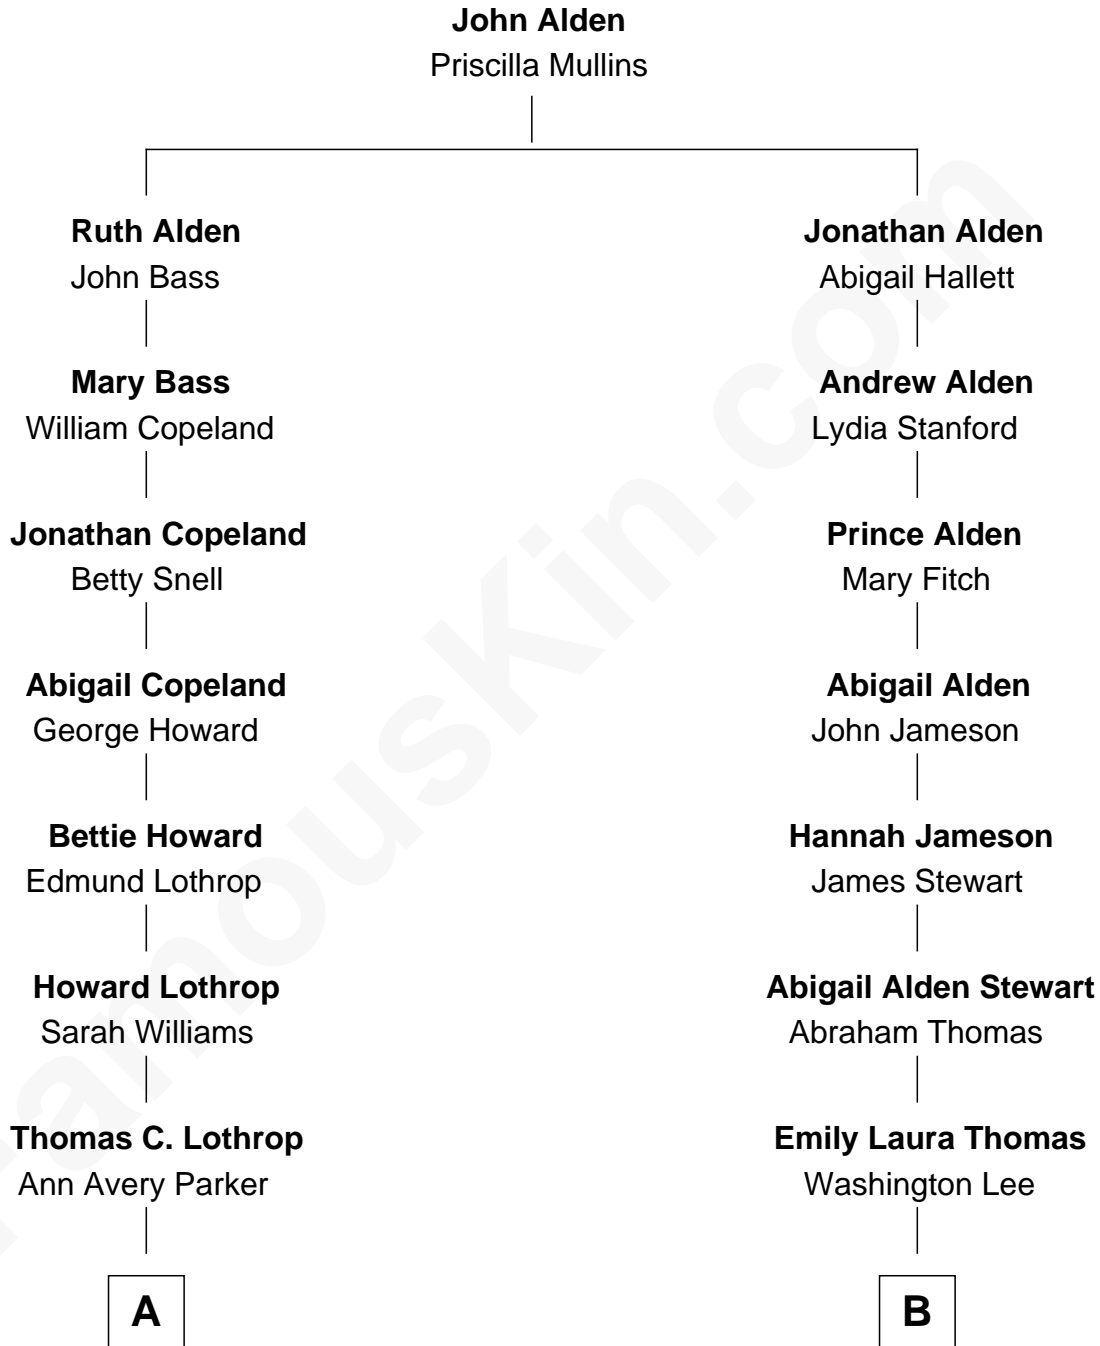

FamousKin.com Relationship Chart of

Tuesday Weld

TV and Movie Actress

8th cousin 2 times removed of

Emily Post

American Author on Etiquette

FamousKin.com