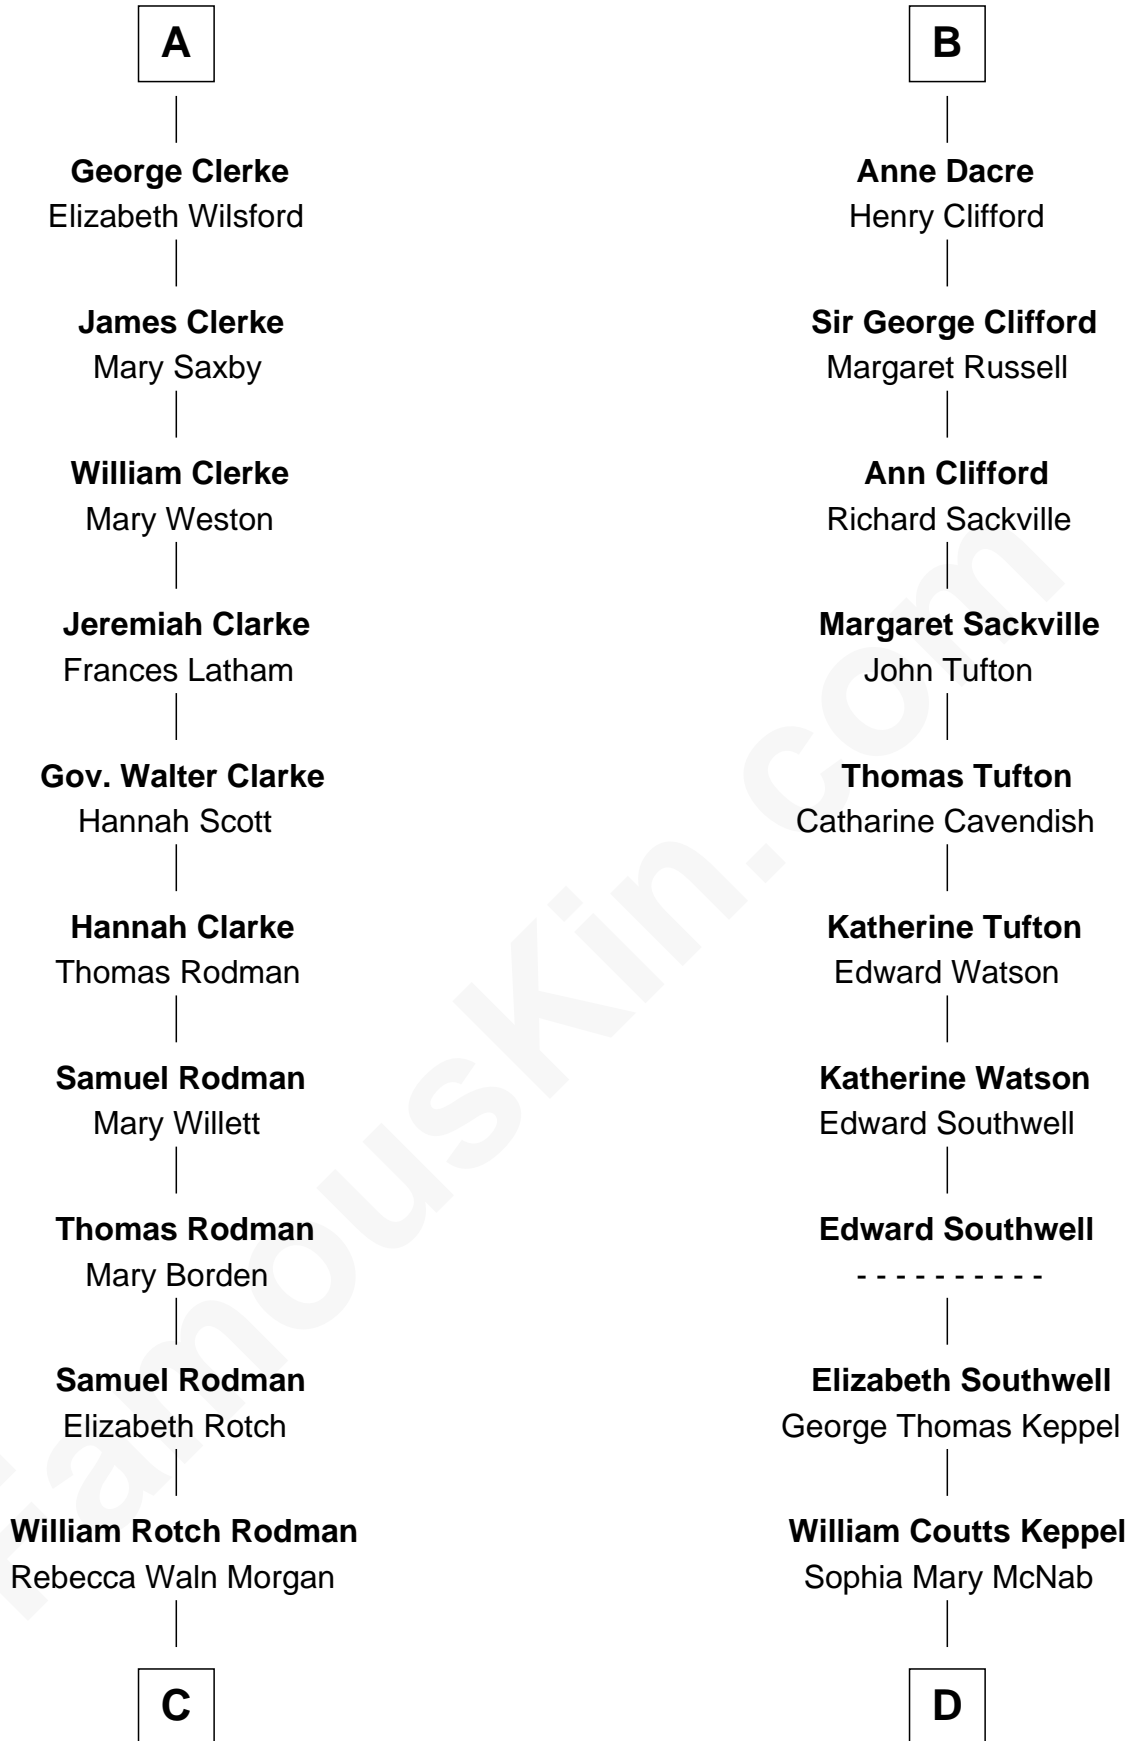

**FamousKin.com**  
**Relationship Chart of**  
**Tuesday Weld**

*TV and Movie Actress*

20th cousin 1 time removed of

**Camilla Parker Bowles**

*Queen Consort of the United Kingdom*

**Sir Thebaud de Verdun**

*with wife*  
*Elizabeth de Clare*

*with wife*  
*Maud Mortimer*

**C**

**Alfred Rodman**  
Anna Lothrop Motley

**Eloise Rodman**  
Stephen Minot Weld

**Edward Motley Weld**  
Sarah Lothrop King

**Lothrop Motley Weld**  
Yosene Balfour Ker

**Tuesday Weld**  
*TV and Movie Actress*

**D**

**George Keppel**  
Alice Frederica Edmonstone

**Sonia Rosemary Keppel**  
Roland Calvert Cubitt

**Rosalind Maud Cubitt**  
Bruce Middleton Hope Shand

**Camilla Parker Bowles**  
*Queen Consort*