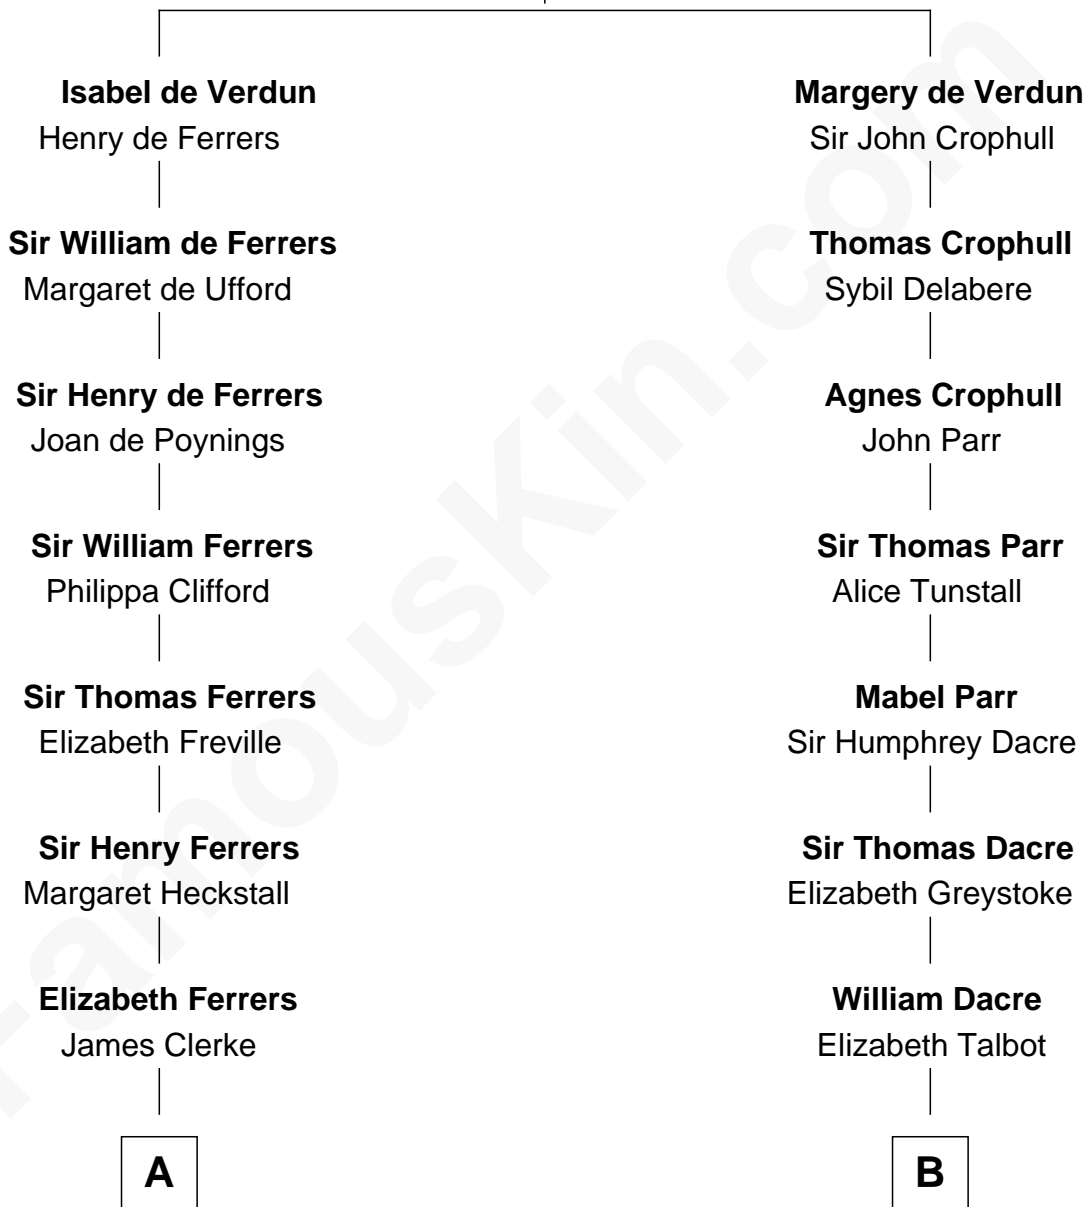

**FamousKin.com**  
**Relationship Chart of**  
**Tuesday Weld**

*TV and Movie Actress*

20th cousin 1 time removed of

**Camilla Parker Bowles**

*Queen Consort of the United Kingdom*

**Sir Thebaud de Verdun**

*with wife*  
*Elizabeth de Clare*

*with wife*  
*Maud Mortimer*

**C**

**Alfred Rodman**  
Anna Lothrop Motley

**Eloise Rodman**  
Stephen Minot Weld

**Edward Motley Weld**  
Sarah Lothrop King

**Lothrop Motley Weld**  
Yosene Balfour Ker