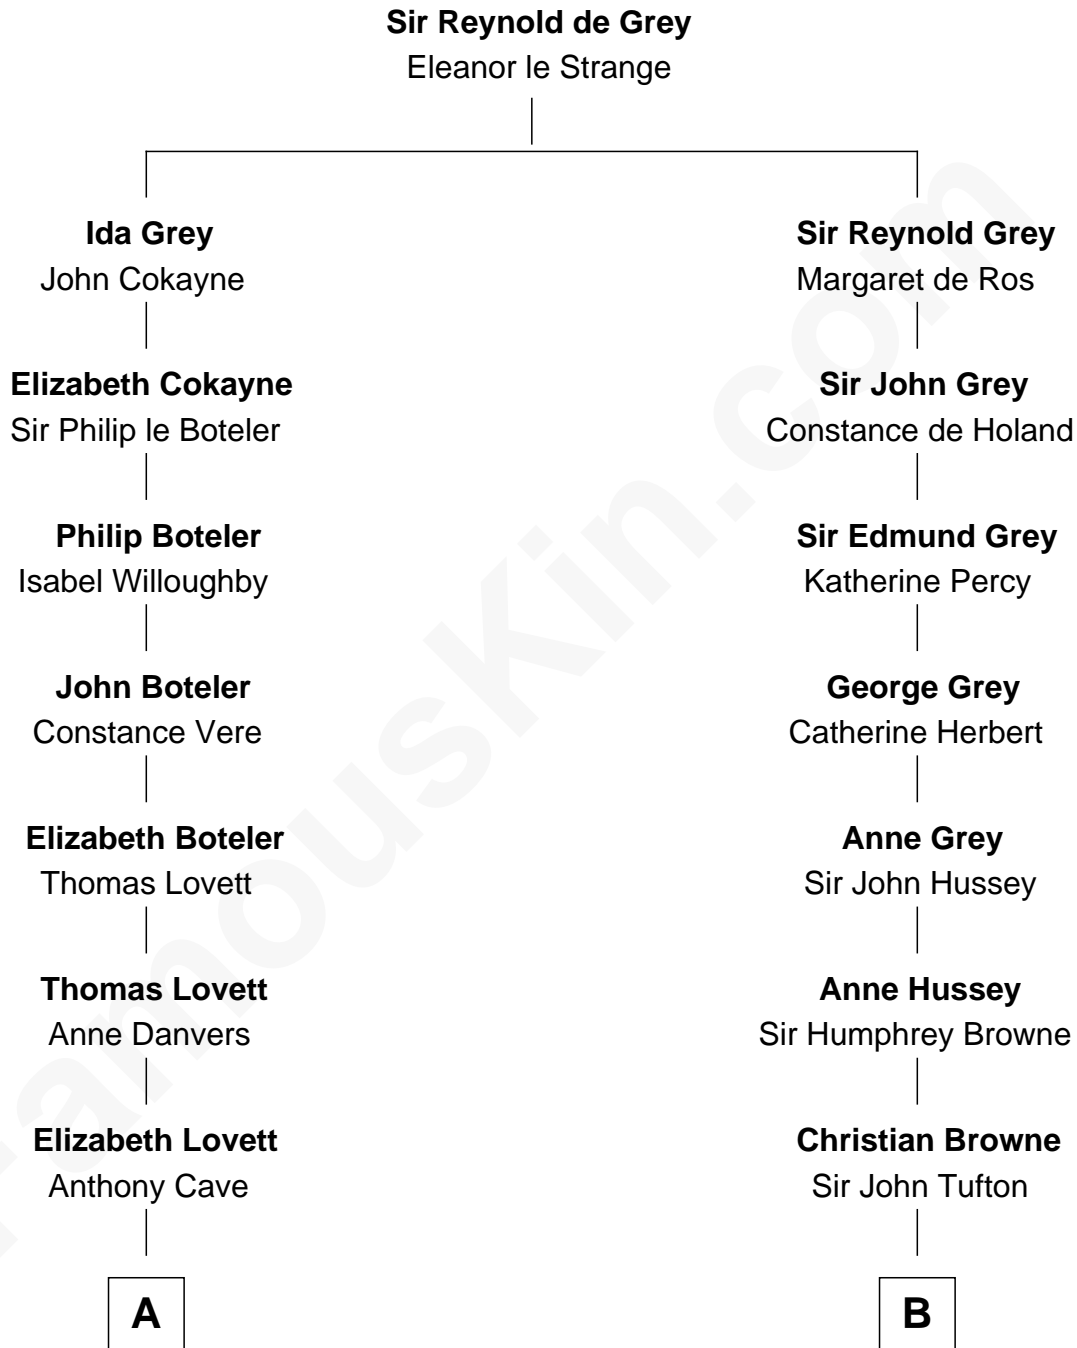

# FamousKin.com Relationship Chart of

**Tuesday Weld**

*TV and Movie Actress*

18th cousin 2 times removed of

**Camilla Parker Bowles**

*Queen Consort of the United Kingdom*

**C**

**Eloise Rodman**  
Stephen Minot Weld

**Edward Motley Weld**  
Sarah Lothrop King

**Lothrop Motley Weld**  
Yosene Balfour Ker

**Tuesday Weld**  
*TV and Movie Actress*

**D**

**Rosalind Maud Cubitt**  
Bruce Middleton Hope Shand

**Camilla Parker Bowles**  
*Queen Consort*