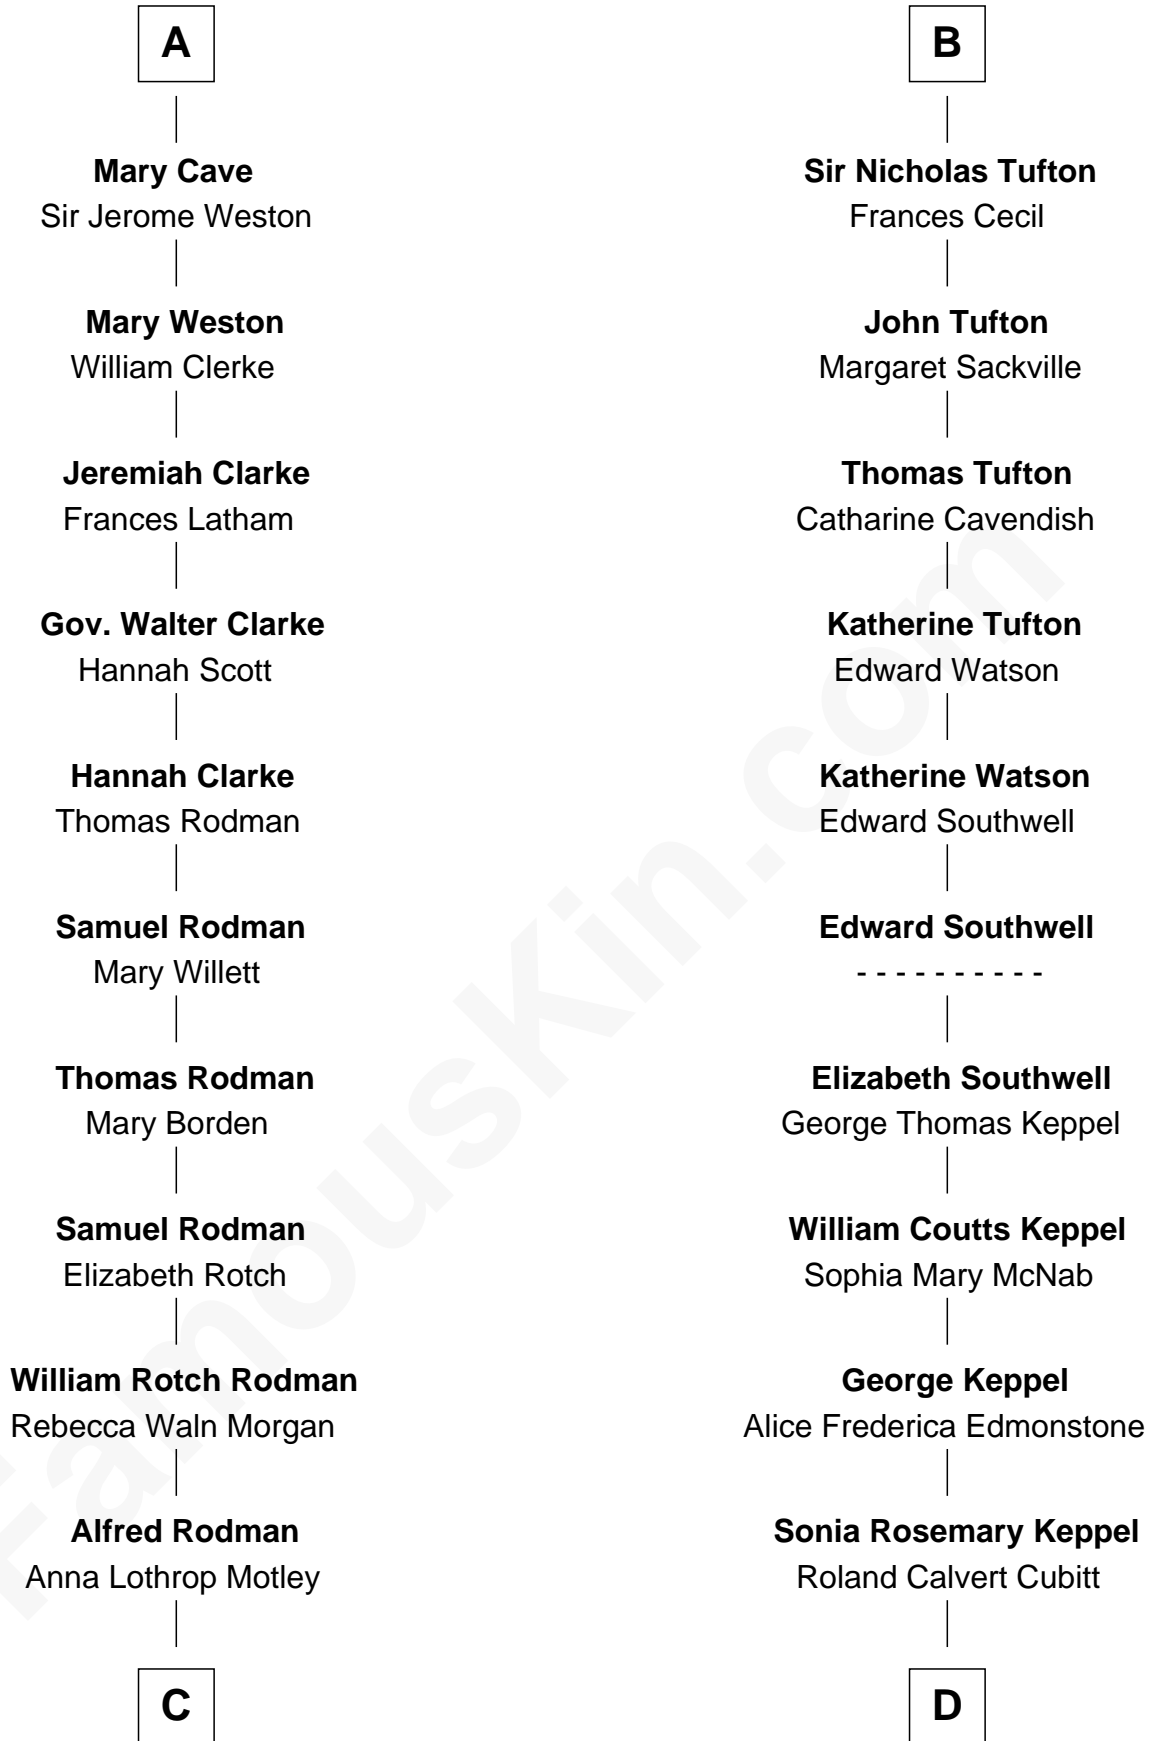

# FamousKin.com Relationship Chart of

**Tuesday Weld**

*TV and Movie Actress*

18th cousin 2 times removed of

**Camilla Parker Bowles**

*Queen Consort of the United Kingdom*

**C**

**Eloise Rodman**  
Stephen Minot Weld

**Edward Motley Weld**  
Sarah Lothrop King

**Lothrop Motley Weld**  
Yosene Balfour Ker

**Tuesday Weld**  
*TV and Movie Actress*

**D**

**Rosalind Maud Cubitt**  
Bruce Middleton Hope Shand

**Camilla Parker Bowles**  
*Queen Consort*