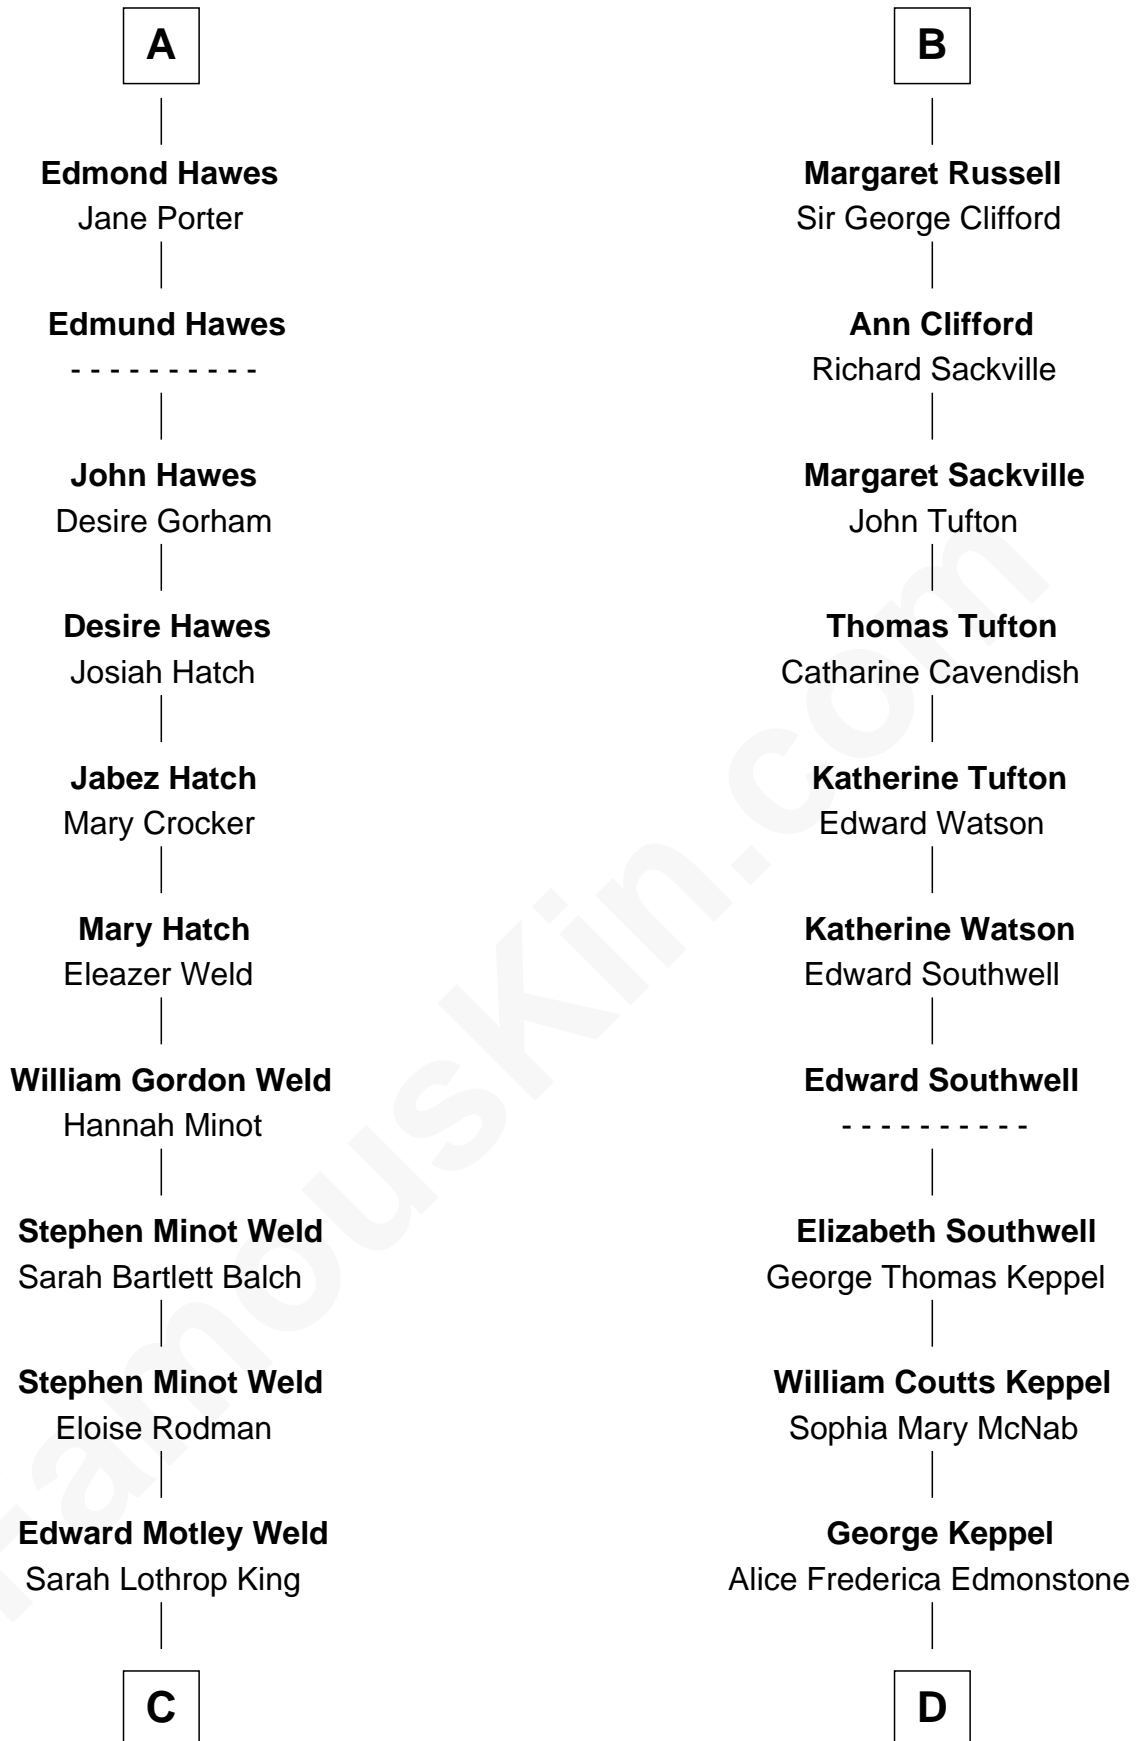

FamousKin.com

Relationship Chart of

Tuesday Weld

TV and Movie Actress

18th cousin 1 time removed of

Camilla Parker Bowles

Queen Consort of the United Kingdom

Sir John Howard

Alice de Bois

C

Lothrop Motley Weld

Yosene Balfour Ker

Tuesday Weld

TV and Movie Actress

D

Sonia Rosemary Keppel