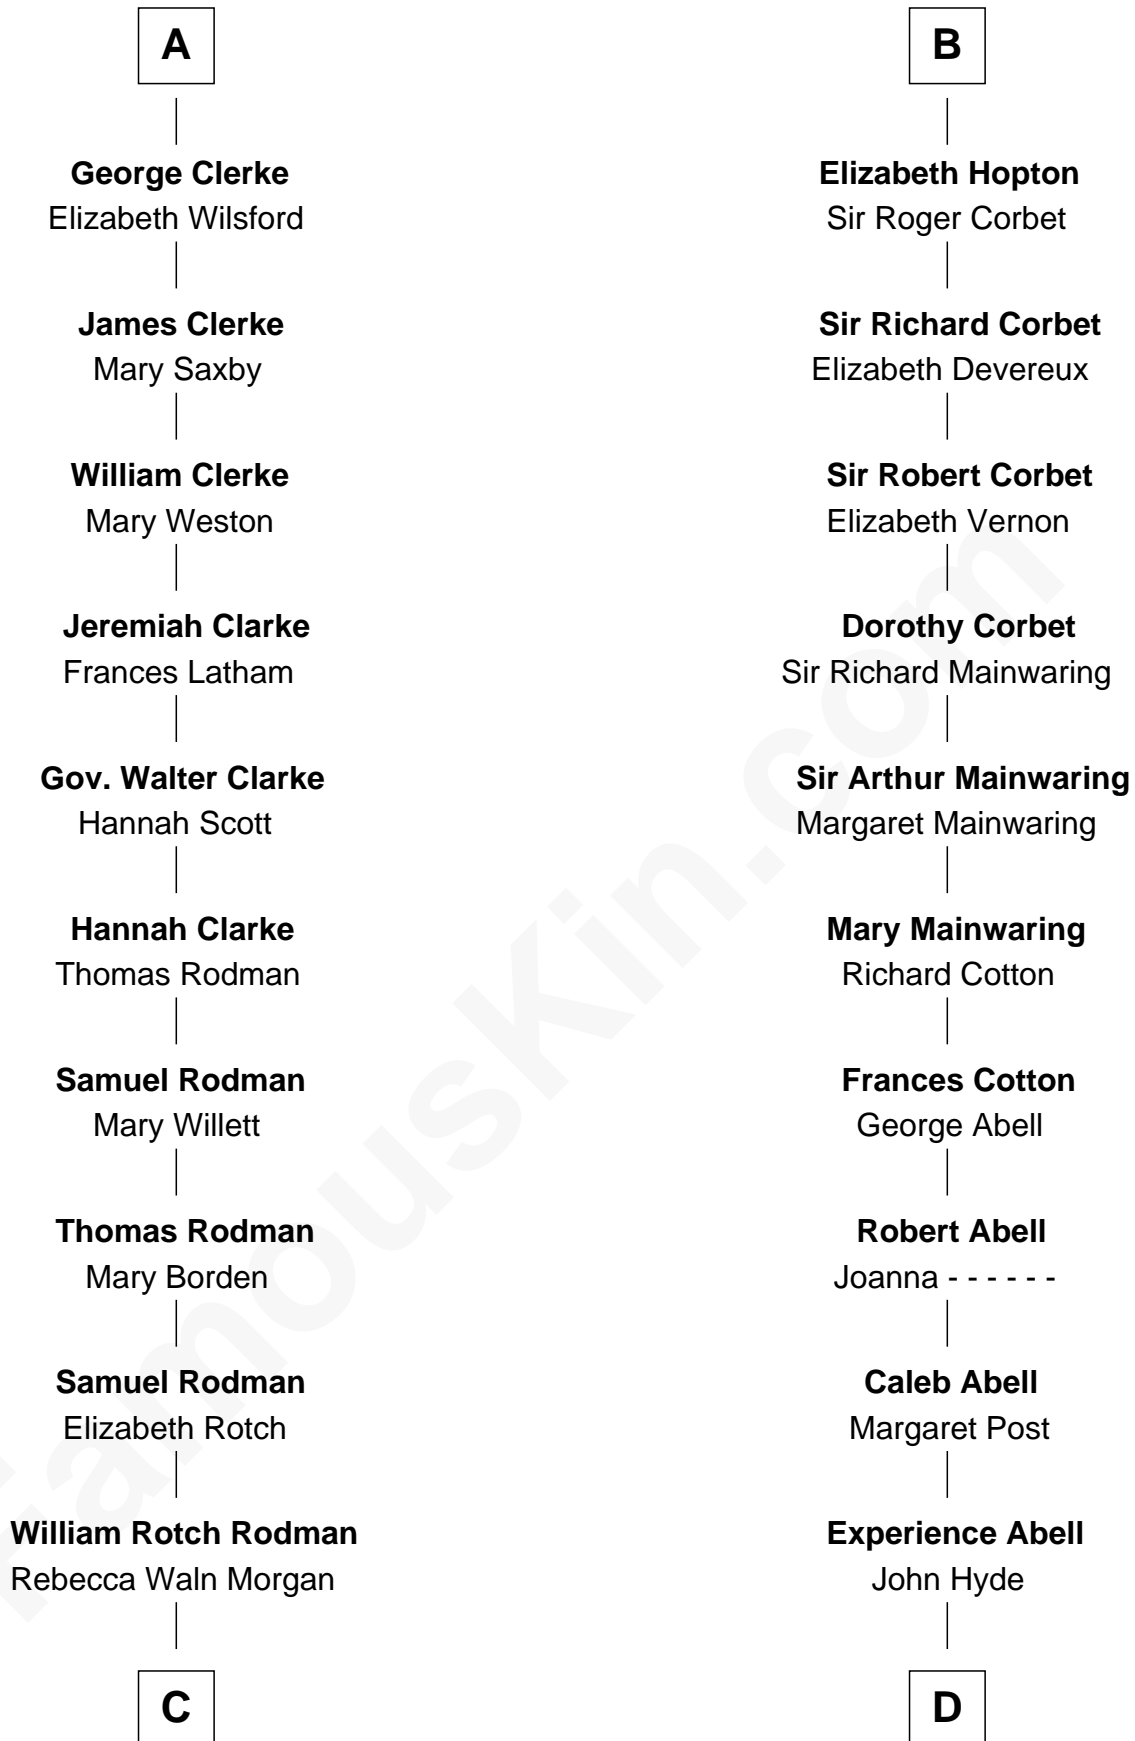

FamousKin.com Relationship Chart of

Tuesday Weld

TV and Movie Actress

21st cousin of

Grover Cleveland

22nd and 24th U.S. President

C

Alfred Rodman
Anna Lothrop Motley

Eloise Rodman
Stephen Minot Weld

Edward Motley Weld
Sarah Lothrop King

Lothrop Motley Weld
Yosene Balfour Ker

Tuesday Weld
TV and Movie Actress

D

James Hyde
Sarah Marshall

Abiah Hyde
Aaron Cleveland

William Cleveland
Margaret Falley