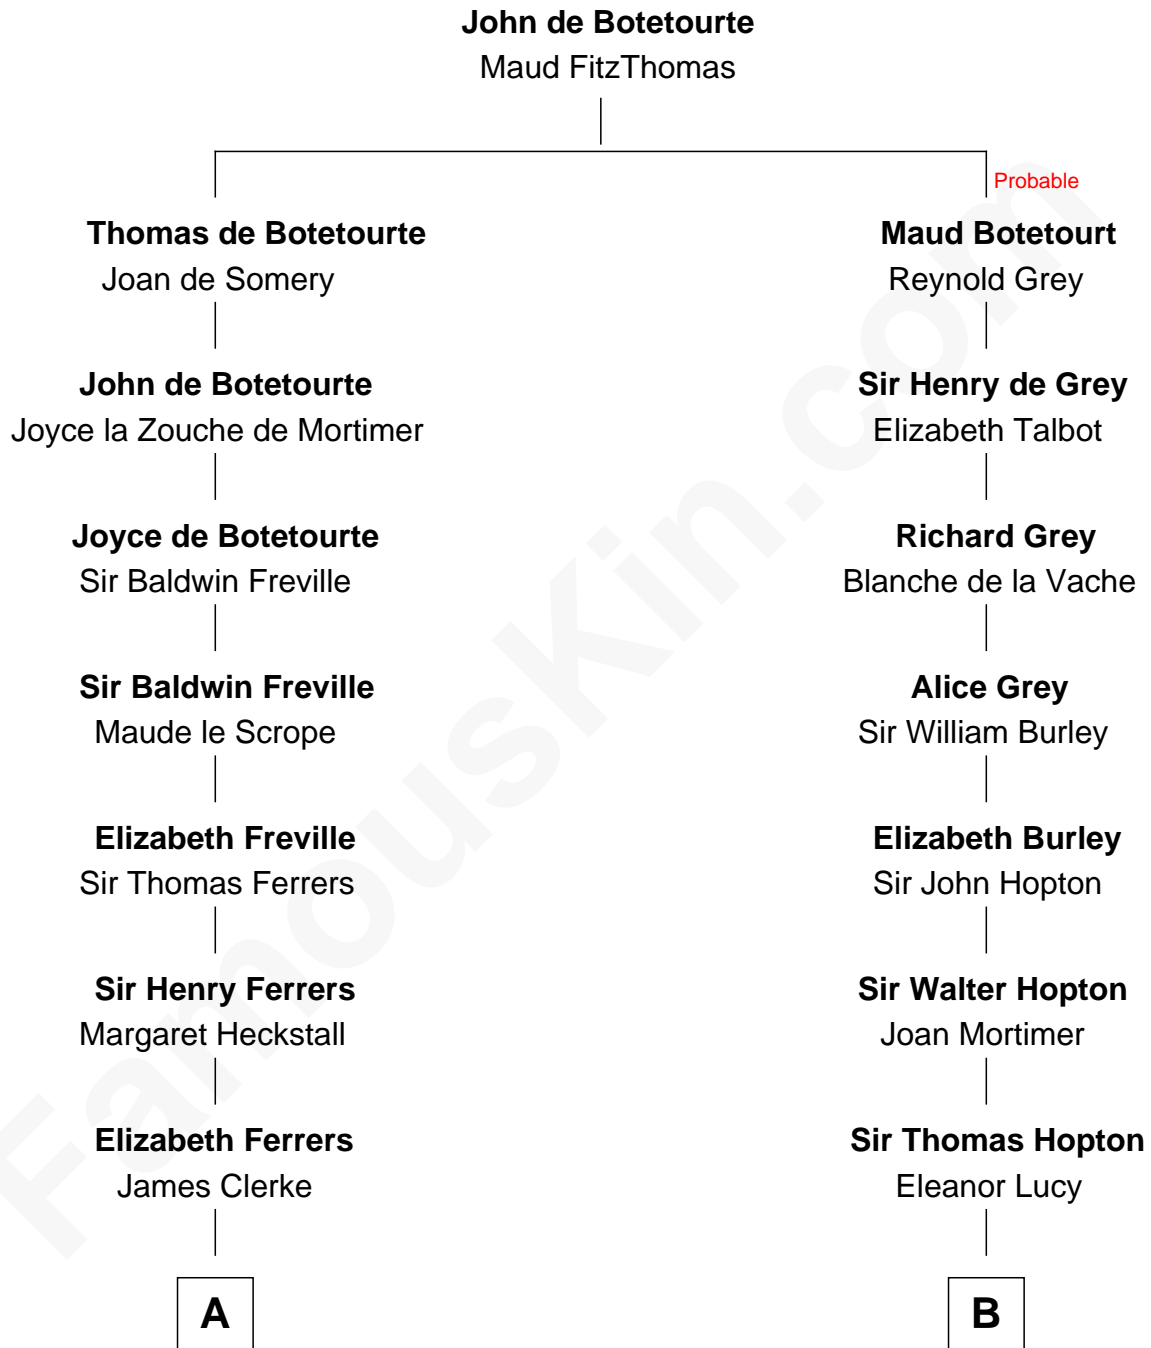

FamousKin.com Relationship Chart of

Tuesday Weld

TV and Movie Actress

21st cousin of

Grover Cleveland

22nd and 24th U.S. President

C

Alfred Rodman
Anna Lothrop Motley

Eloise Rodman
Stephen Minot Weld

Edward Motley Weld
Sarah Lothrop King

Lothrop Motley Weld
Yosene Balfour Ker

Tuesday Weld
TV and Movie Actress

D

James Hyde
Sarah Marshall

Abiah Hyde
Aaron Cleveland

William Cleveland
Margaret Falley