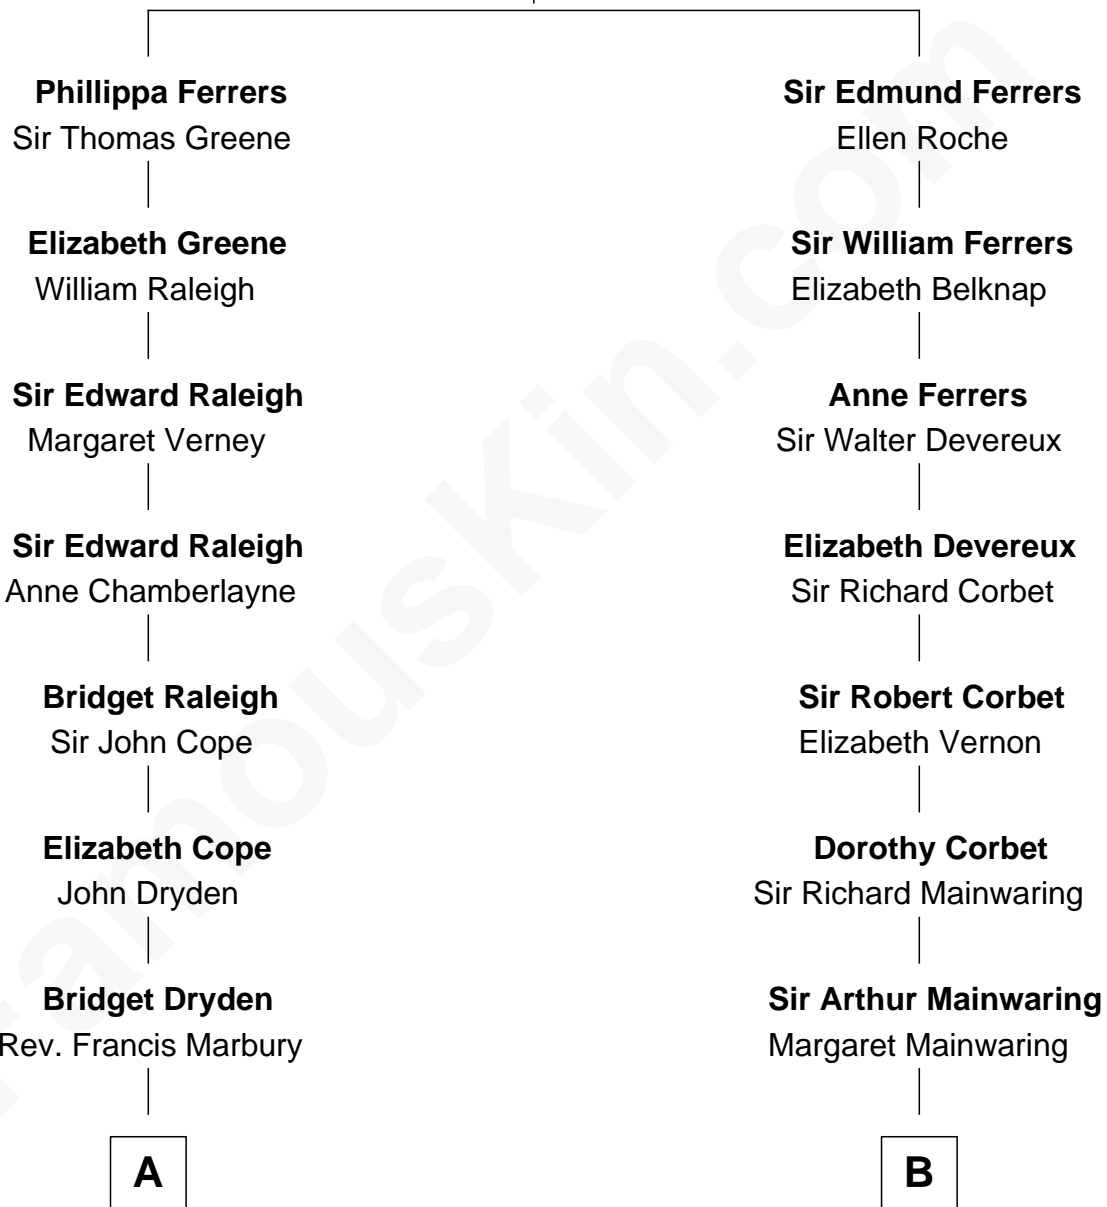

FamousKin.com Relationship Chart of

Tuesday Weld

TV and Movie Actress

16th cousin 2 times removed of

Grover Cleveland

22nd and 24th U.S. President

Robert de Ferrers
Margaret Despencer

C

Lothrop Motley Weld

Yosene Balfour Ker

Tuesday Weld

TV and Movie Actress

FamousKin.com