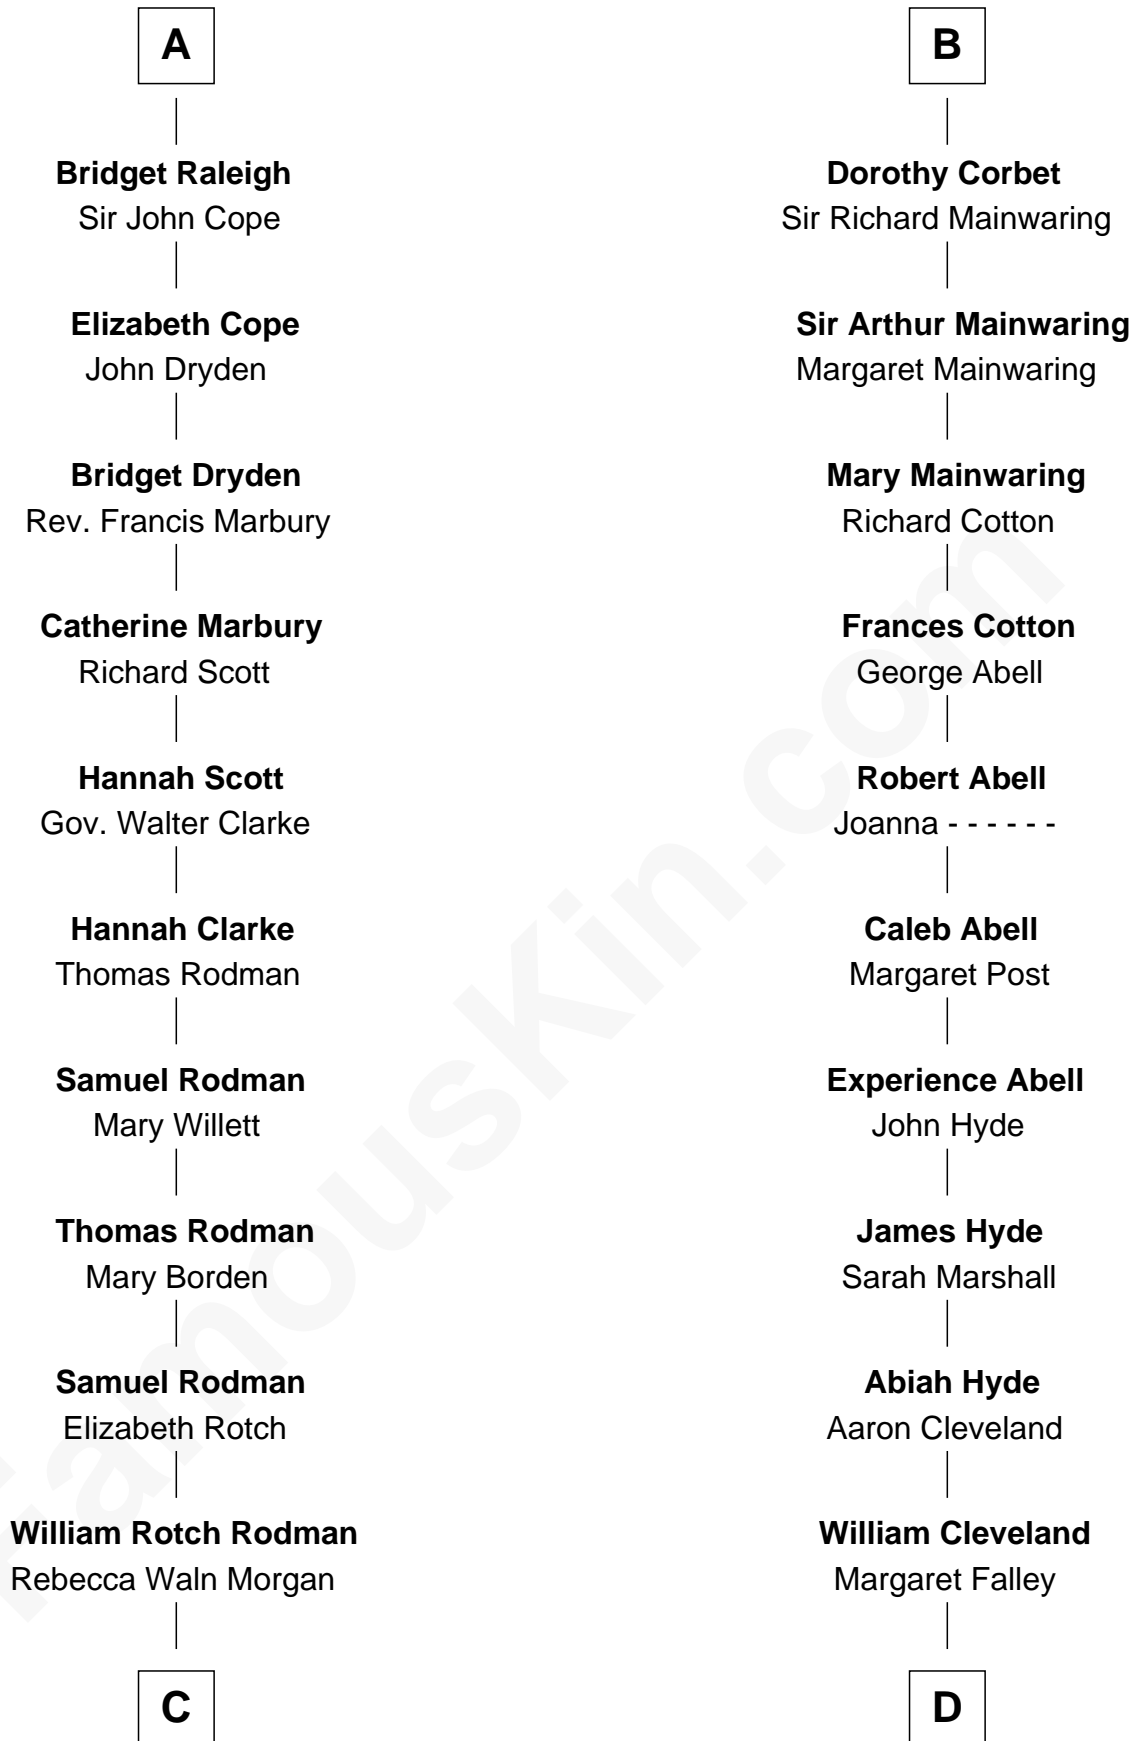

# FamousKin.com Relationship Chart of

**Tuesday Weld**

*TV and Movie Actress*

18th cousin 3 times removed of

**Grover Cleveland**

*22nd and 24th U.S. President*

**Edmund Fitzalan**

Alice de Warenne

**C**

**Alfred Rodman**  
Anna Lothrop Motley

**Eloise Rodman**  
Stephen Minot Weld

**Edward Motley Weld**  
Sarah Lothrop King

**Lothrop Motley Weld**  
Yosene Balfour Ker

**Tuesday Weld**  
*TV and Movie Actress*

**D**

**Rev. Richard Falley Cleveland**  
Ann Neal

**Grover Cleveland**  
*22nd and 24th U.S. President*

FamousKin.com