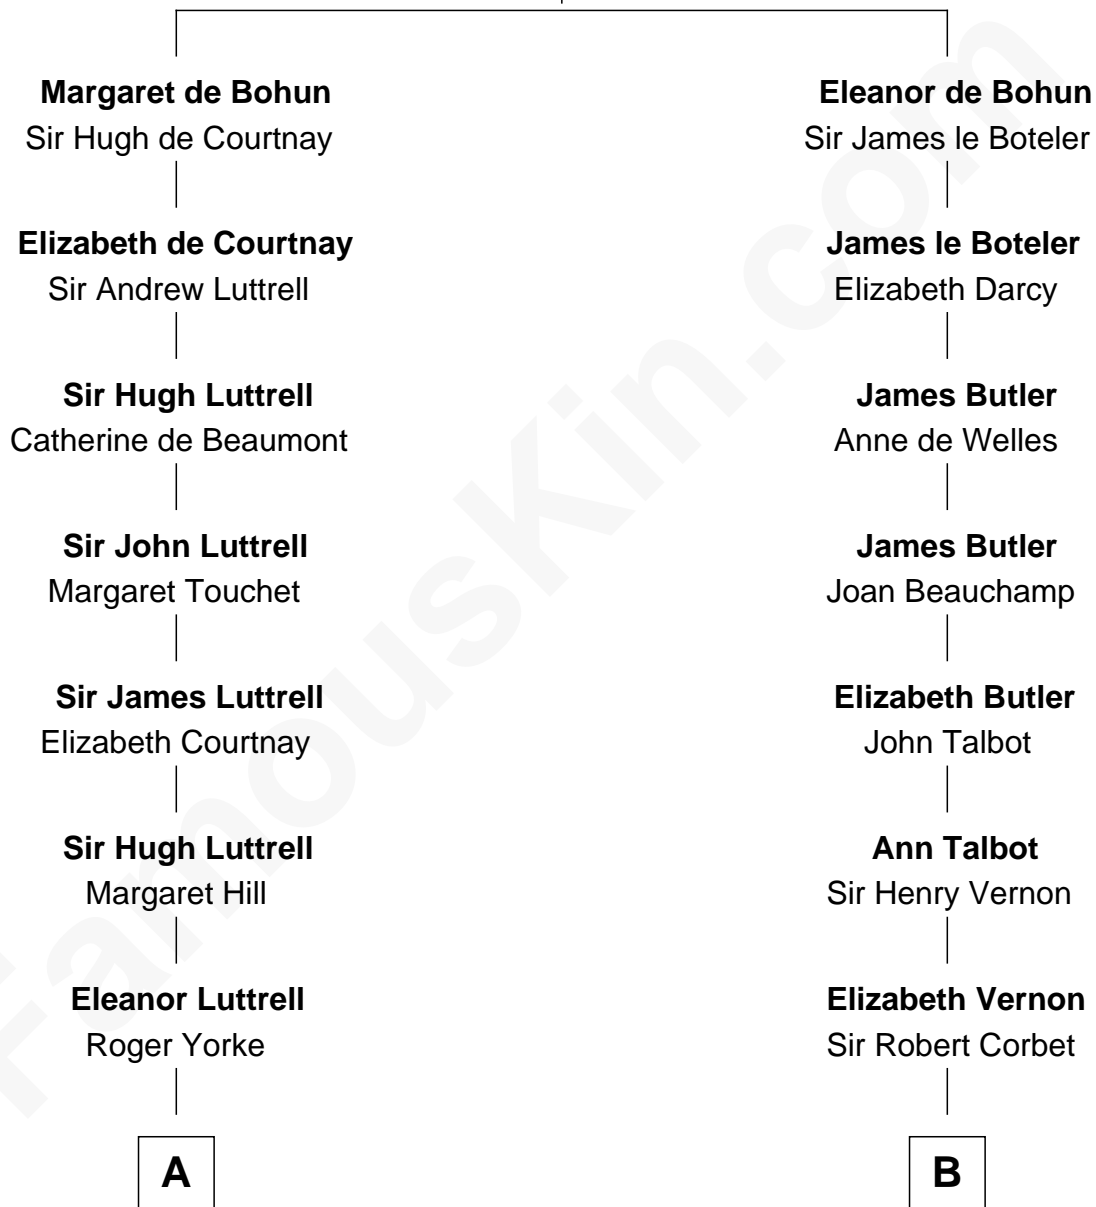

FamousKin.com Relationship Chart of

Tuesday Weld

TV and Movie Actress

18th cousin 2 times removed of

Grover Cleveland

22nd and 24th U.S. President

Humphrey de Bohun
Elizabeth Plantagenet

C

Eloise Rodman
Stephen Minot Weld

Edward Motley Weld
Sarah Lothrop King

Lothrop Motley Weld
Yosene Balfour Ker

Tuesday Weld
TV and Movie Actress

D

Rev. Richard Falley Cleveland
Ann Neal

Grover Cleveland
22nd and 24th U.S. President