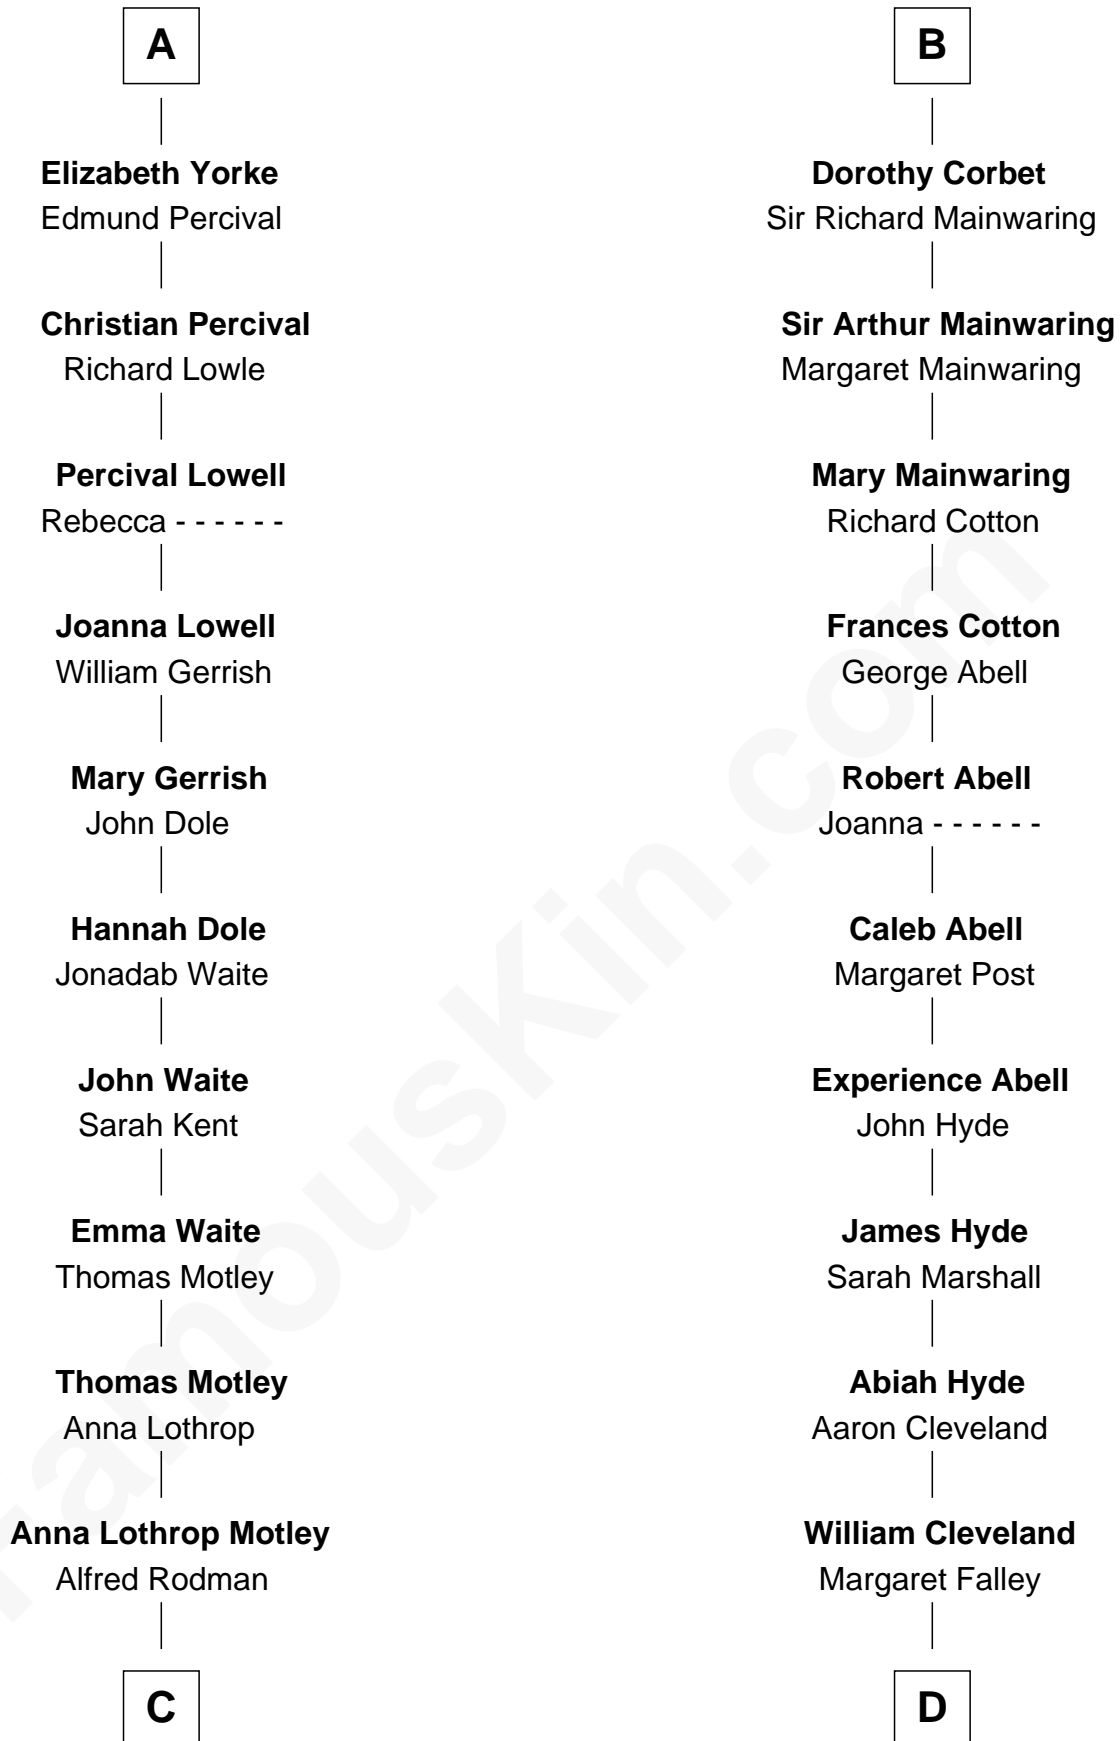

FamousKin.com Relationship Chart of

Tuesday Weld

TV and Movie Actress

18th cousin 2 times removed of

Grover Cleveland

22nd and 24th U.S. President

Humphrey de Bohun
Elizabeth Plantagenet

C

Eloise Rodman
Stephen Minot Weld

Edward Motley Weld
Sarah Lothrop King

Lothrop Motley Weld
Yosene Balfour Ker

Tuesday Weld
TV and Movie Actress

D

Rev. Richard Falley Cleveland
Ann Neal

Grover Cleveland
22nd and 24th U.S. President