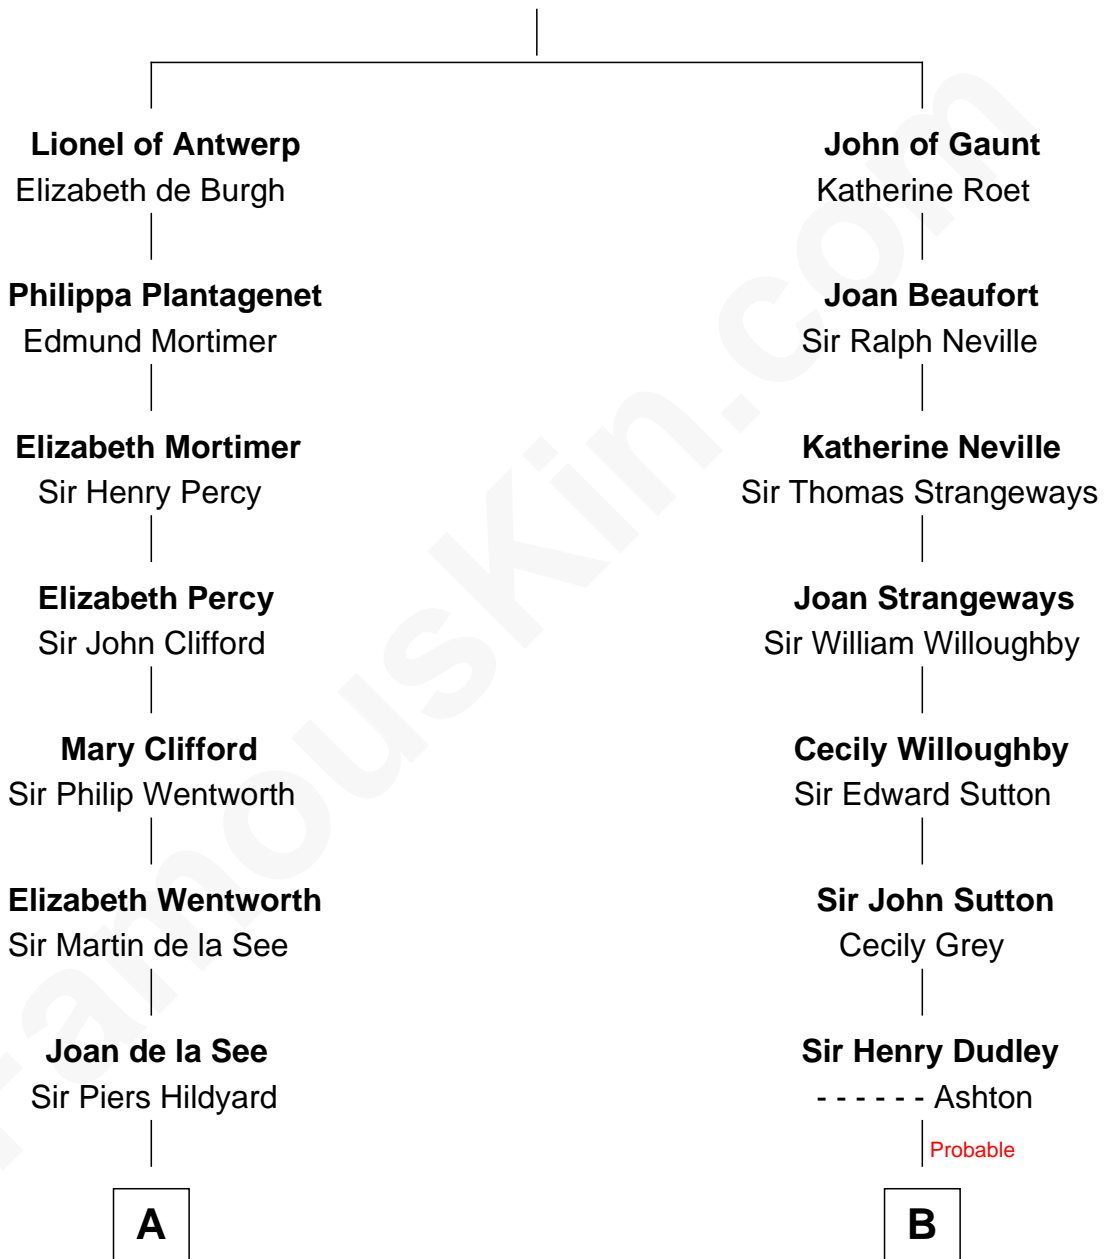

## Relationship Chart of

**Tuesday Weld**

*TV and Movie Actress*

19th cousin 2 times removed of

**Herbert Hoover**

*31st U.S. President*

**Edward III, King of England**

Philippa of Hainault

**C**

**Sarah Bartlett Balch**

Stephen Minot Weld

**Stephen Minot Weld**

Eloise Rodman

**Edward Motley Weld**

Sarah Lothrop King

**Lothrop Motley Weld**