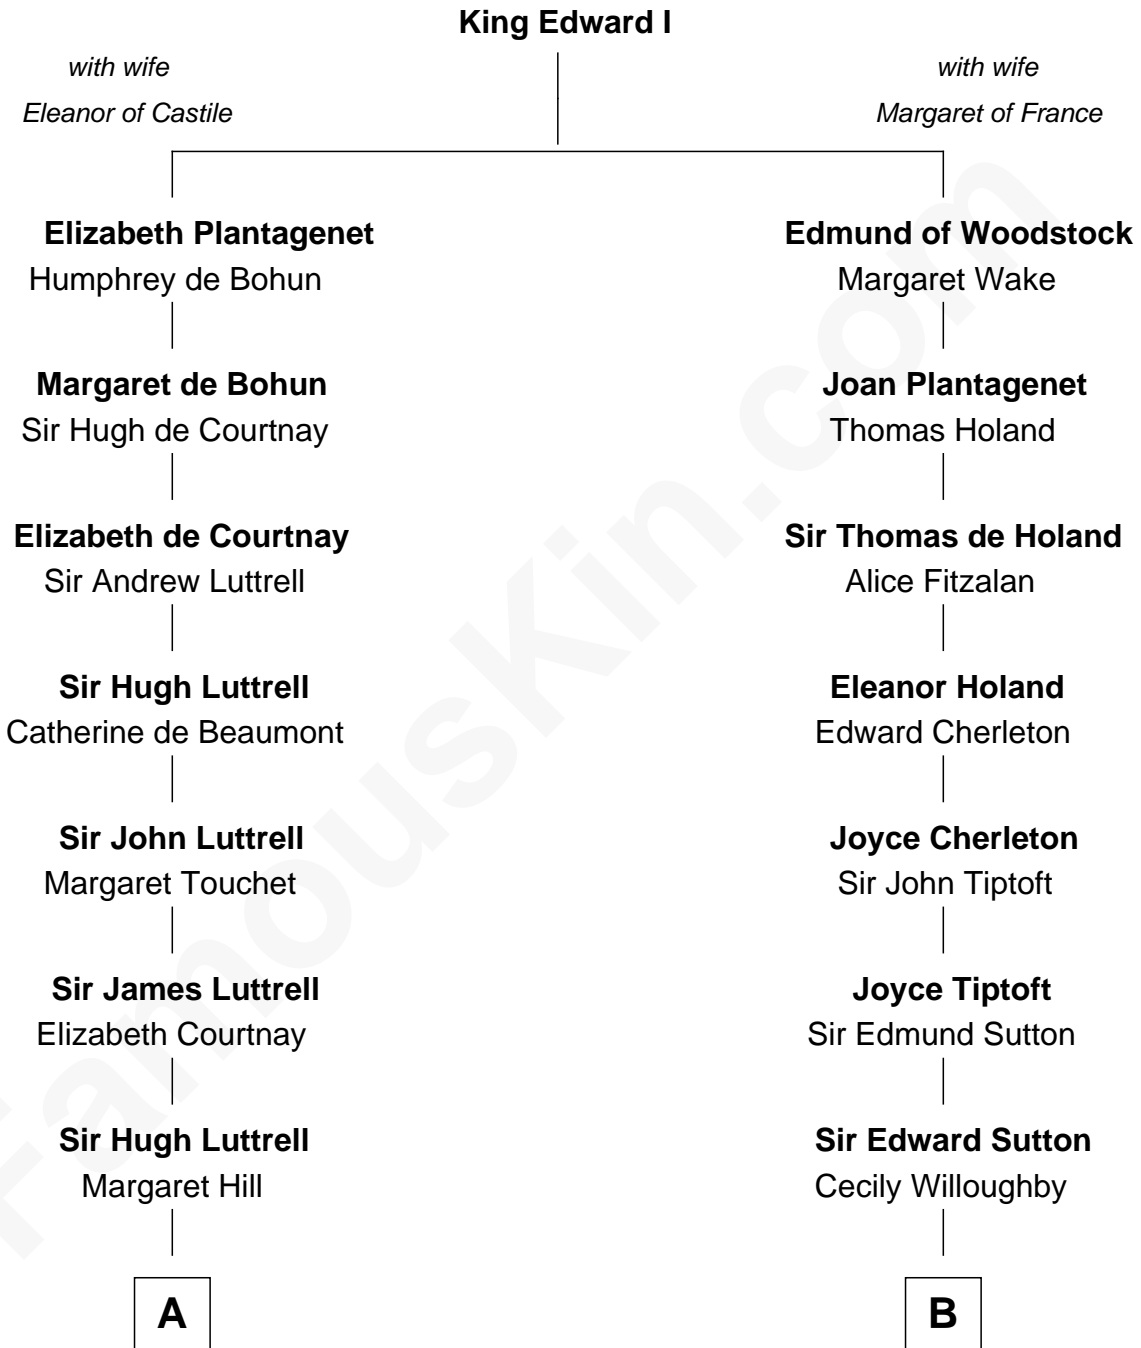

FamousKin.com Relationship Chart of

Tuesday Weld

TV and Movie Actress

21st cousin of

Herbert Hoover

31st U.S. President

C

Anna Lothrop Motley

Alfred Rodman

Eloise Rodman

Stephen Minot Weld

Edward Motley Weld

Sarah Lothrop King

Lothrop Motley Weld

Yosene Balfour Ker

Tuesday Weld