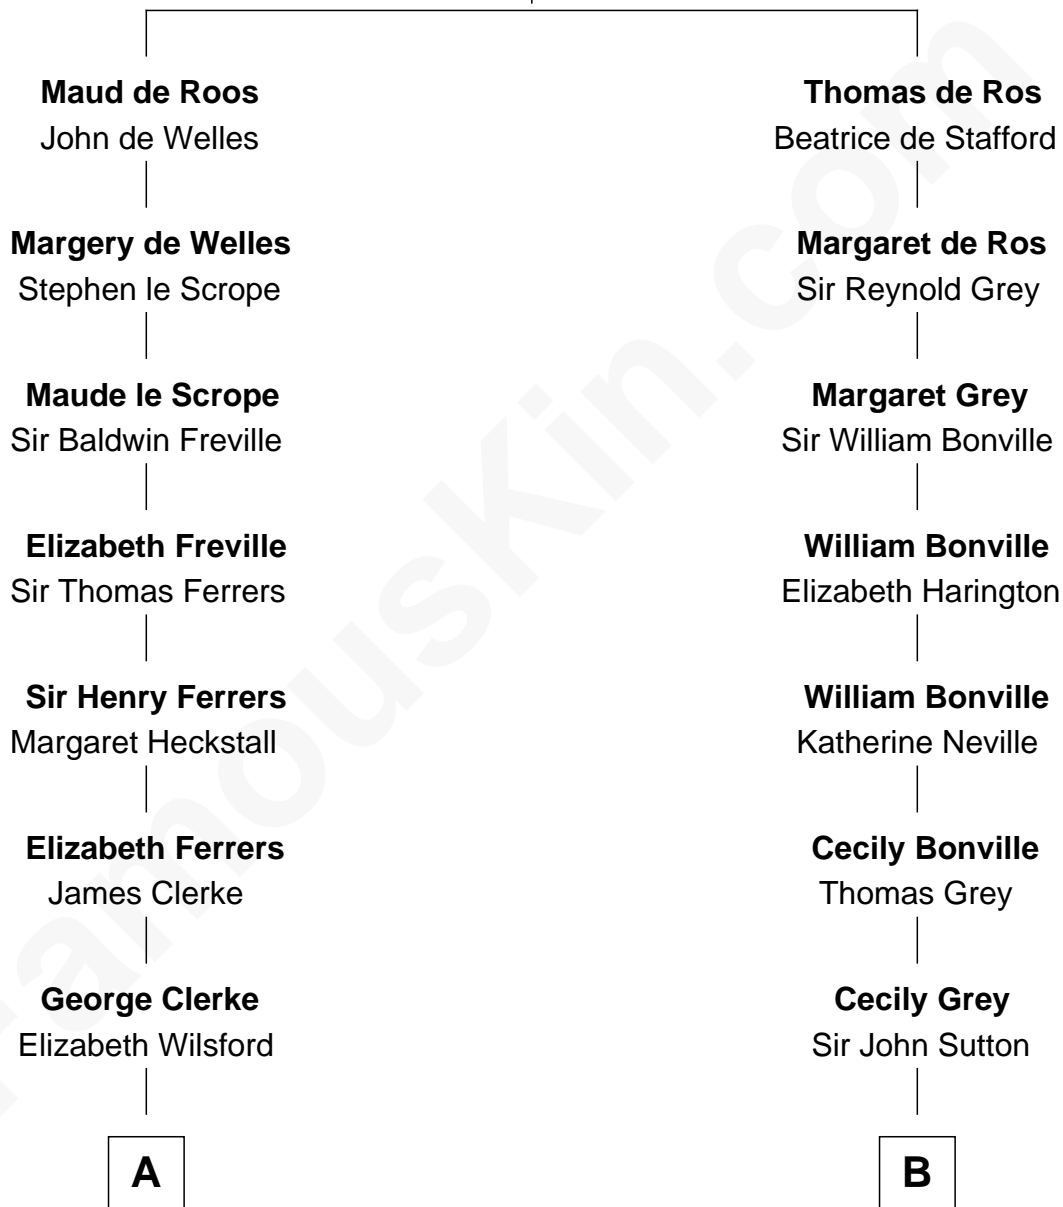

FamousKin.com Relationship Chart of

Tuesday Weld

TV and Movie Actress

20th cousin of

Herbert Hoover

31st U.S. President

Sir William de Ros
Margery de Badlesmere

C

Eloise Rodman
Stephen Minot Weld

Edward Motley Weld
Sarah Lothrop King

Lothrop Motley Weld
Yosene Balfour Ker

Tuesday Weld
TV and Movie Actress

D

Lucinda Sherwood
John Minthorn

Theodore Minthorn
Mary Wasley

Hulda Randall Minthorn
Jessie Clark Hoover

Herbert Hoover
31st U.S. President

FamousKin.com