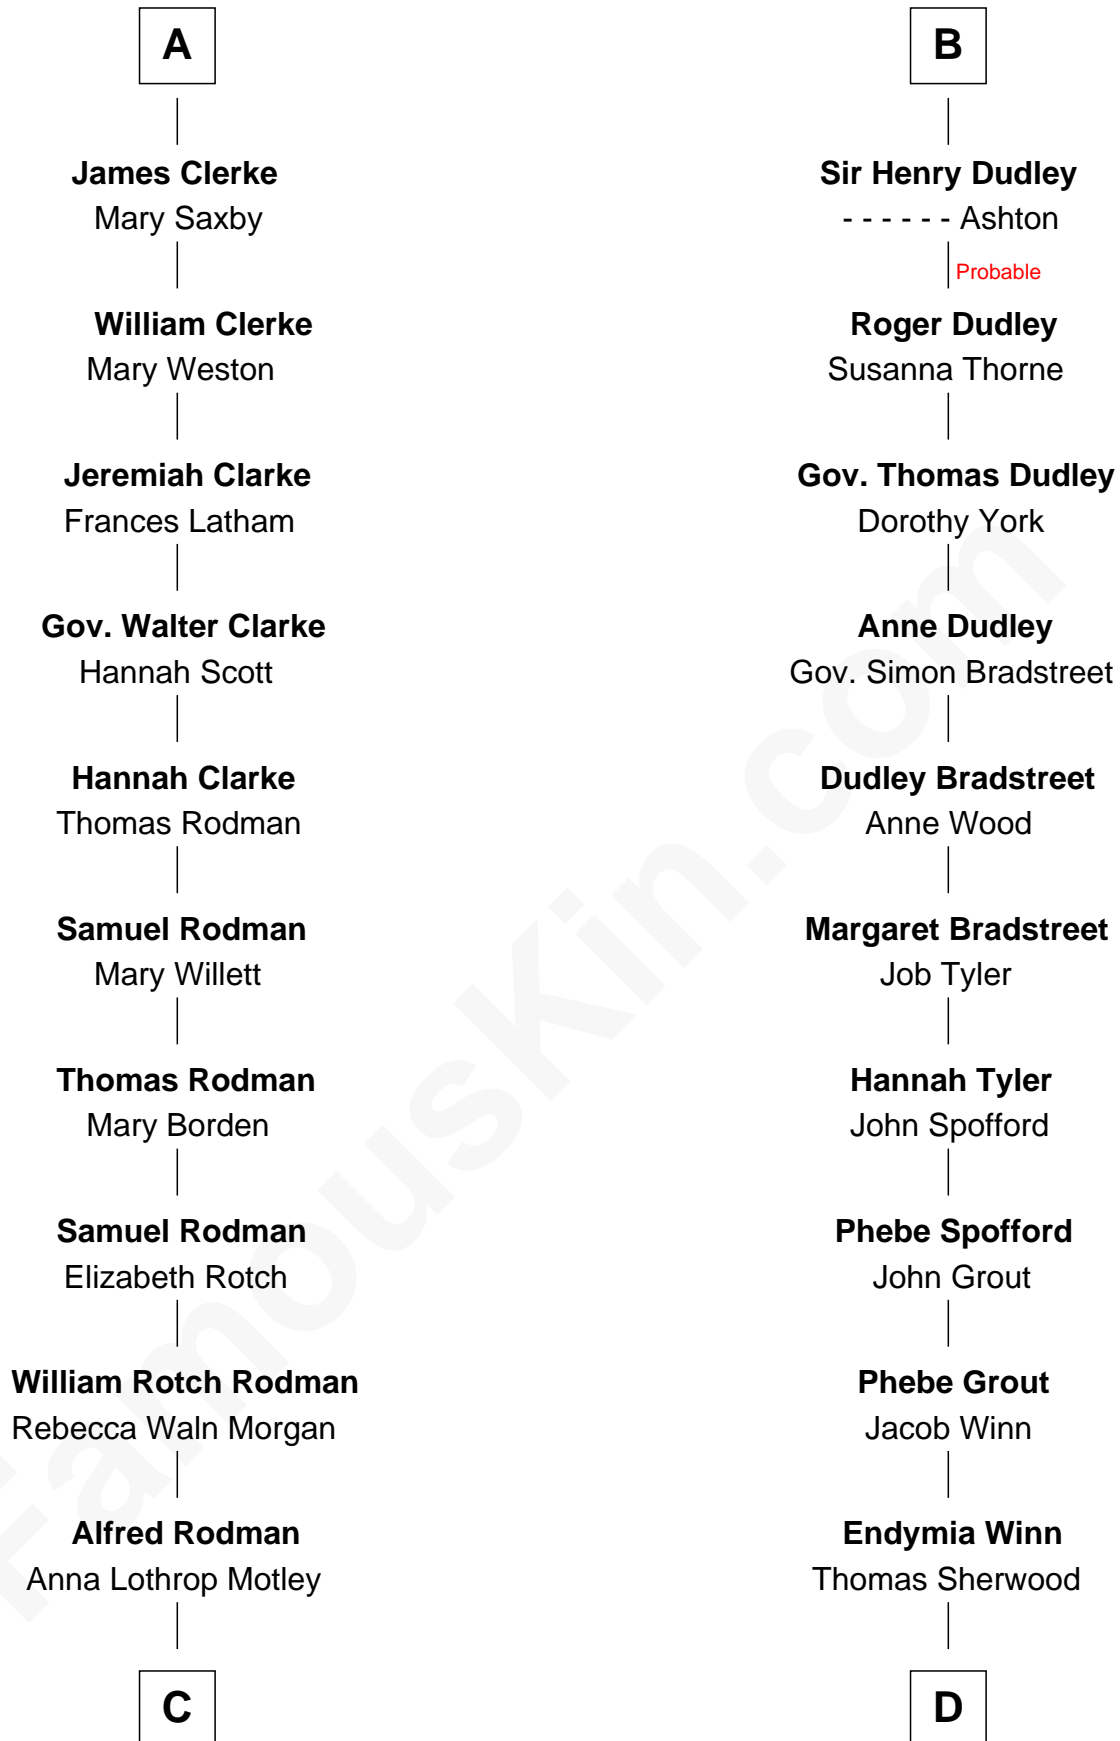

FamousKin.com Relationship Chart of

Tuesday Weld

TV and Movie Actress

20th cousin of

Herbert Hoover

31st U.S. President

Sir William de Ros
Margery de Badlesmere

C

Eloise Rodman
Stephen Minot Weld

Edward Motley Weld
Sarah Lothrop King

Lothrop Motley Weld
Yosene Balfour Ker

Tuesday Weld
TV and Movie Actress

D

Lucinda Sherwood
John Minthorn

Theodore Minthorn
Mary Wasley

Hulda Randall Minthorn
Jessie Clark Hoover

Herbert Hoover
31st U.S. President

FamousKin.com