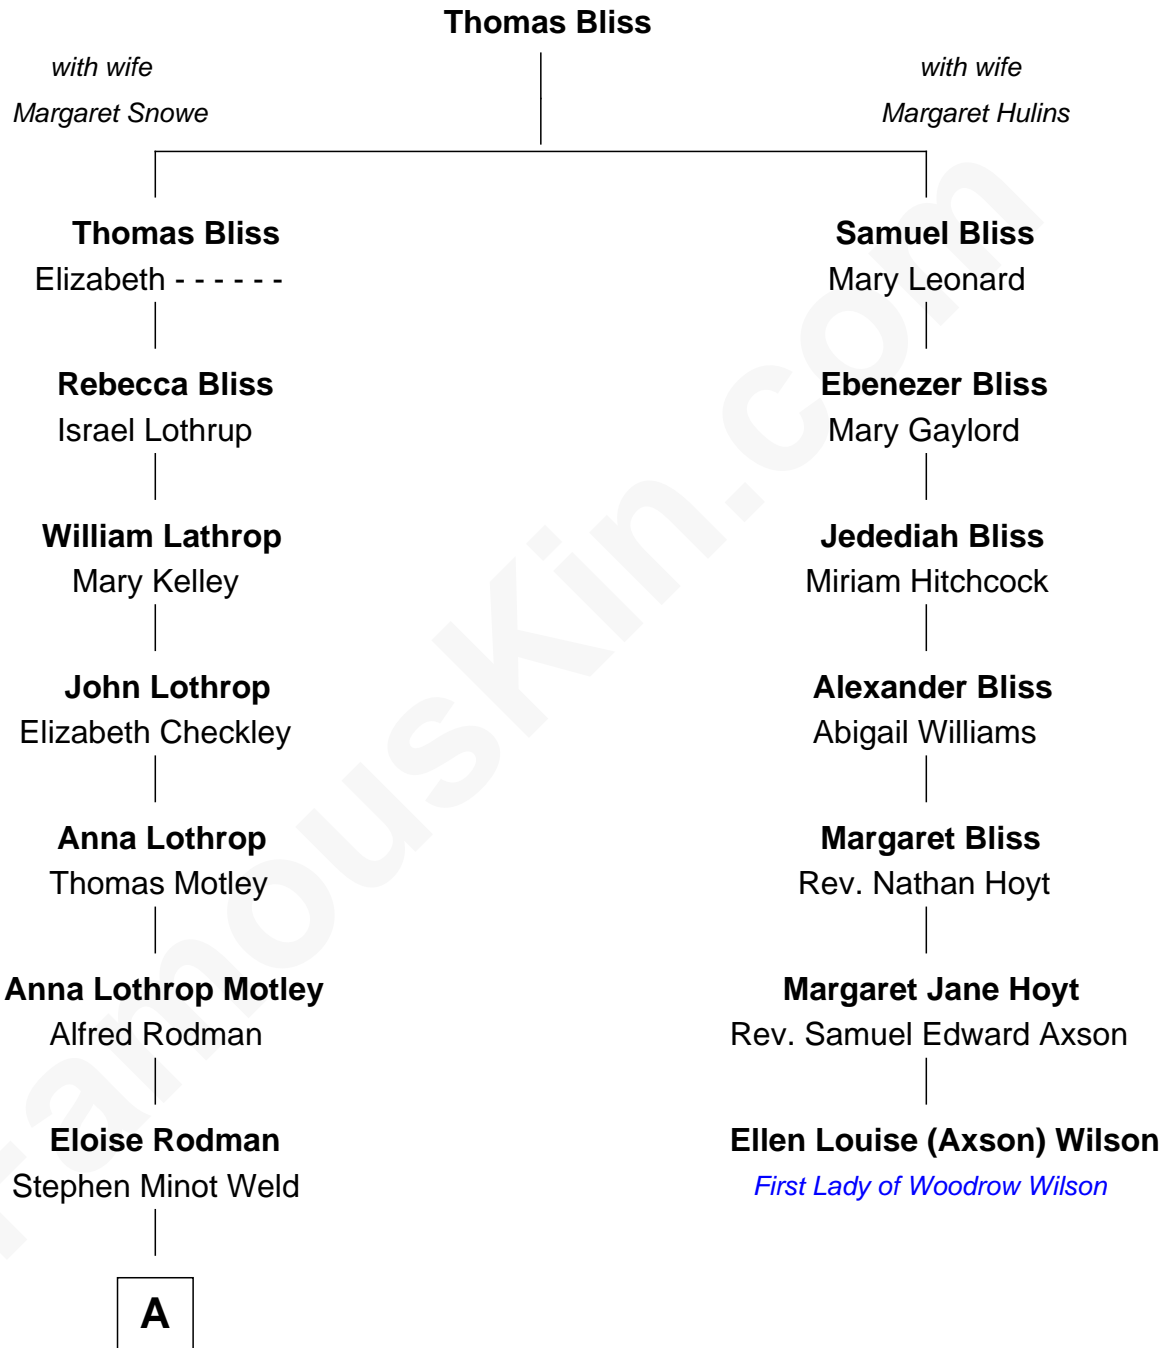

FamousKin.com

Relationship Chart of

Tuesday Weld

TV and Movie Actress

6th cousin 3 times removed of

Ellen Louise (Axson) Wilson

First Lady of President Woodrow Wilson

A

Edward Motley Weld

Sarah Lothrop King

Lothrop Motley Weld

Yosene Balfour Ker

Tuesday Weld

TV and Movie Actress

FamousKin.com