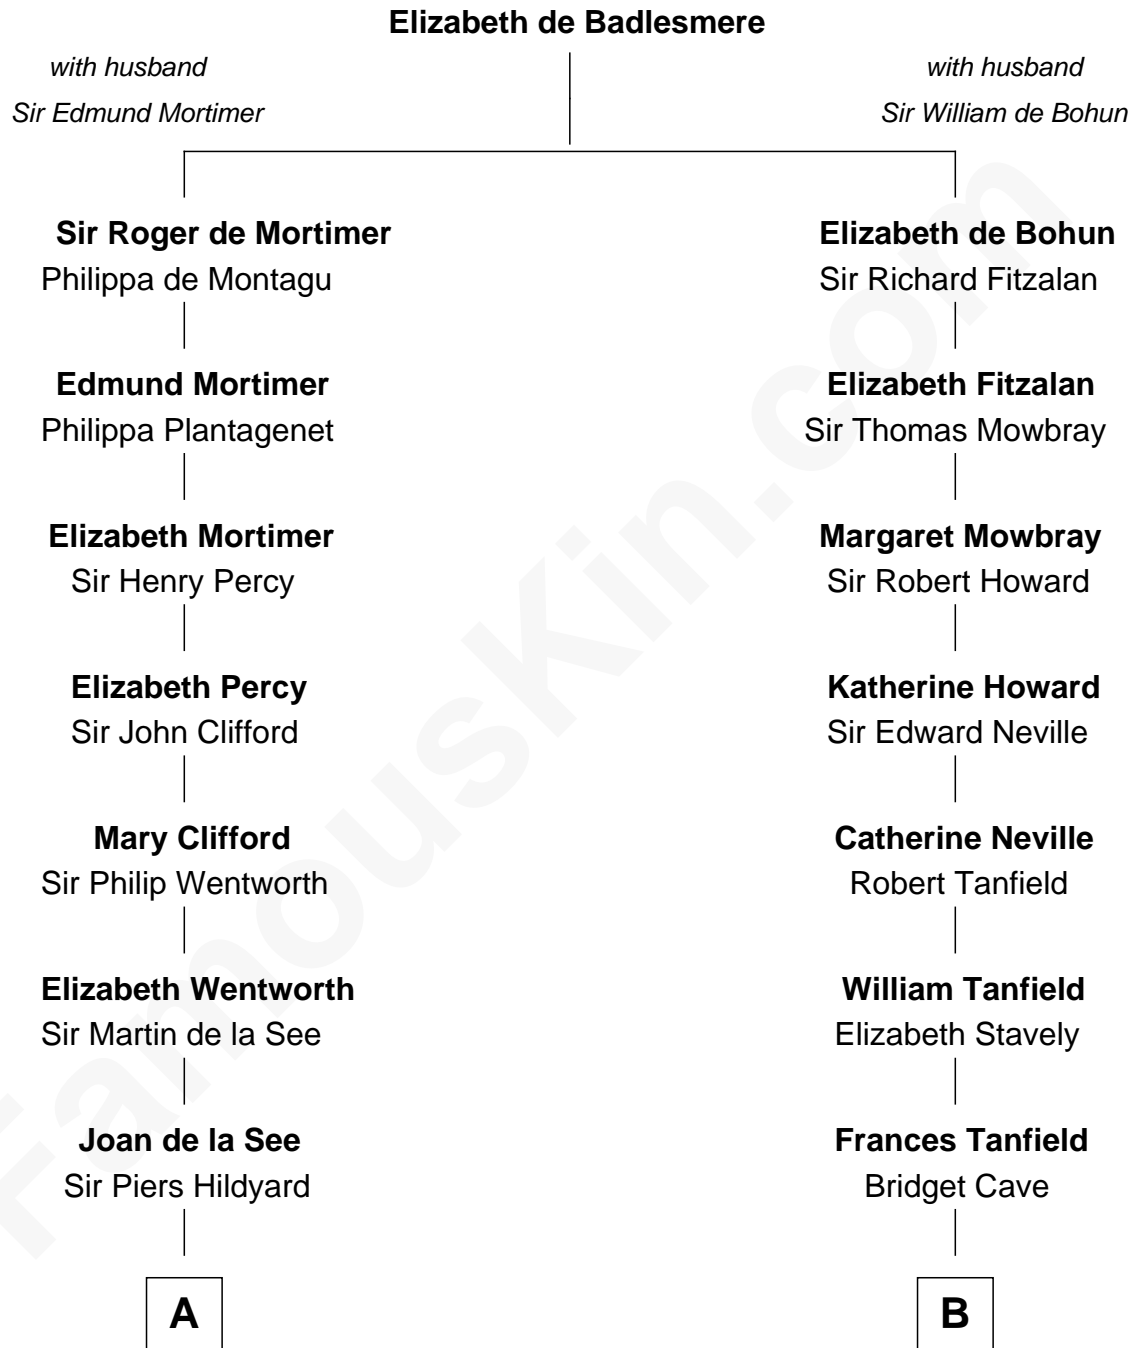

FamousKin.com

Relationship Chart of

Tuesday Weld

TV and Movie Actress

18th cousin 3 times removed of

Edith (Bolling) Wilson

First Lady of President Woodrow Wilson

C

Sarah Bartlett Balch

Stephen Minot Weld

Stephen Minot Weld

Eloise Rodman

Edward Motley Weld

Sarah Lothrop King

Lothrop Motley Weld

Yosene Balfour Ker

Tuesday Weld

TV and Movie Actress

D

William Holcombe Bolling

Sarah Spiers White

Edith (Bolling) Wilson

First Lady of Woodrow Wilson

FamousKin.com