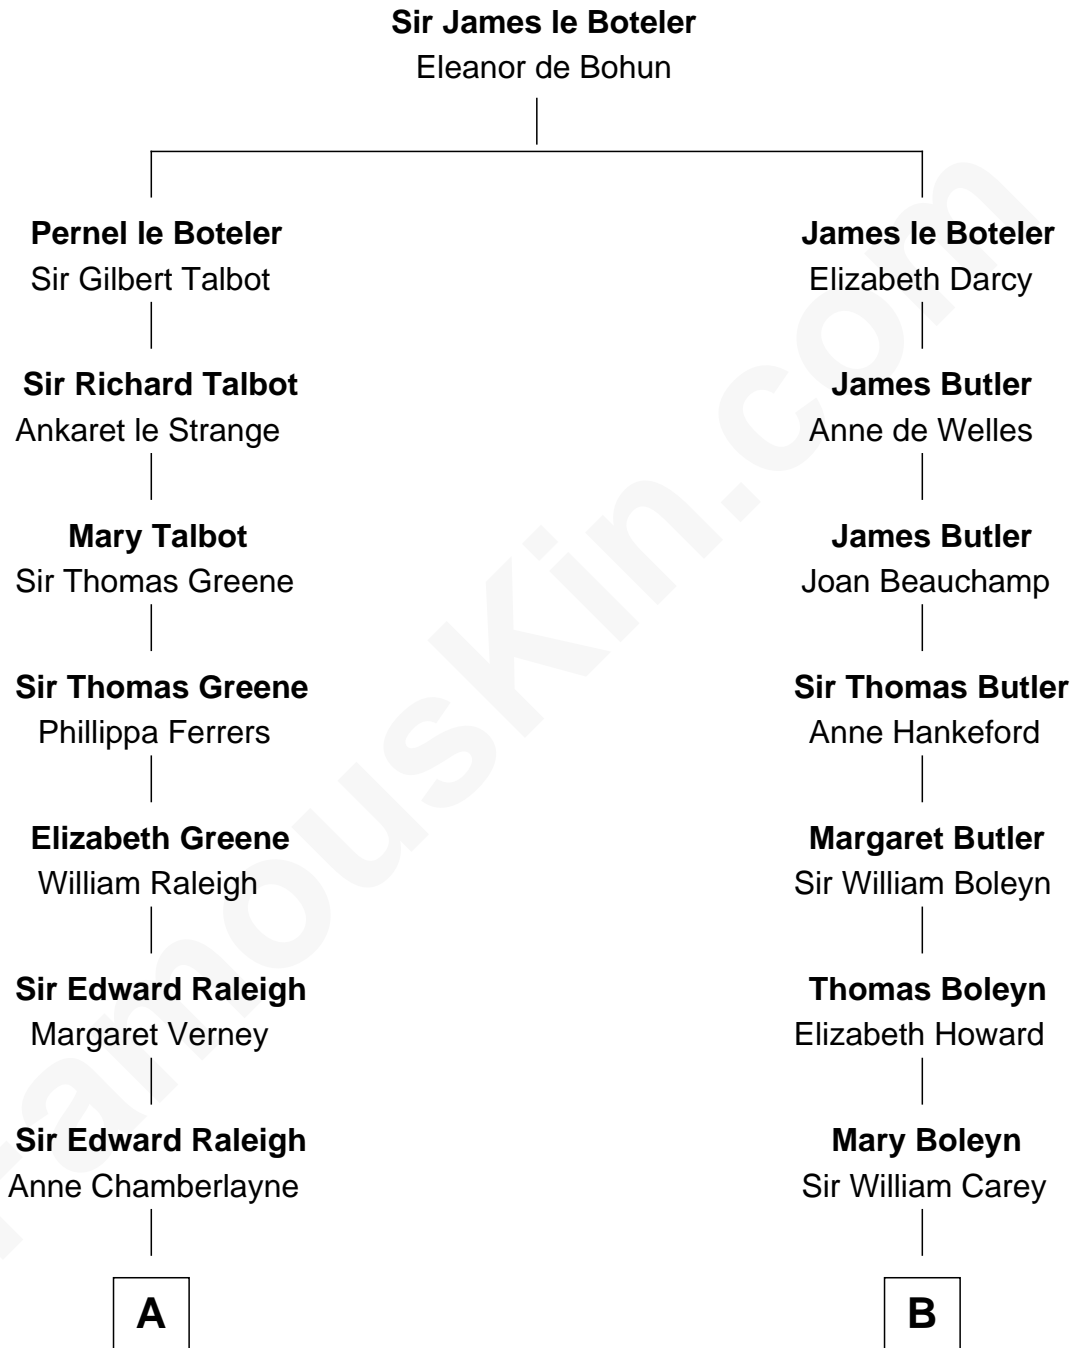

FamousKin.com Relationship Chart of

Tuesday Weld

TV and Movie Actress

18th cousin 3 times removed of

Edith (Bolling) Wilson

First Lady of President Woodrow Wilson

C

Alfred Rodman
Anna Lothrop Motley

Eloise Rodman
Stephen Minot Weld

Edward Motley Weld
Sarah Lothrop King

Lothrop Motley Weld
Yosene Balfour Ker

Tuesday Weld
TV and Movie Actress

D

William Holcombe Bolling
Sarah Spiers White

Edith (Bolling) Wilson
First Lady of Woodrow Wilson