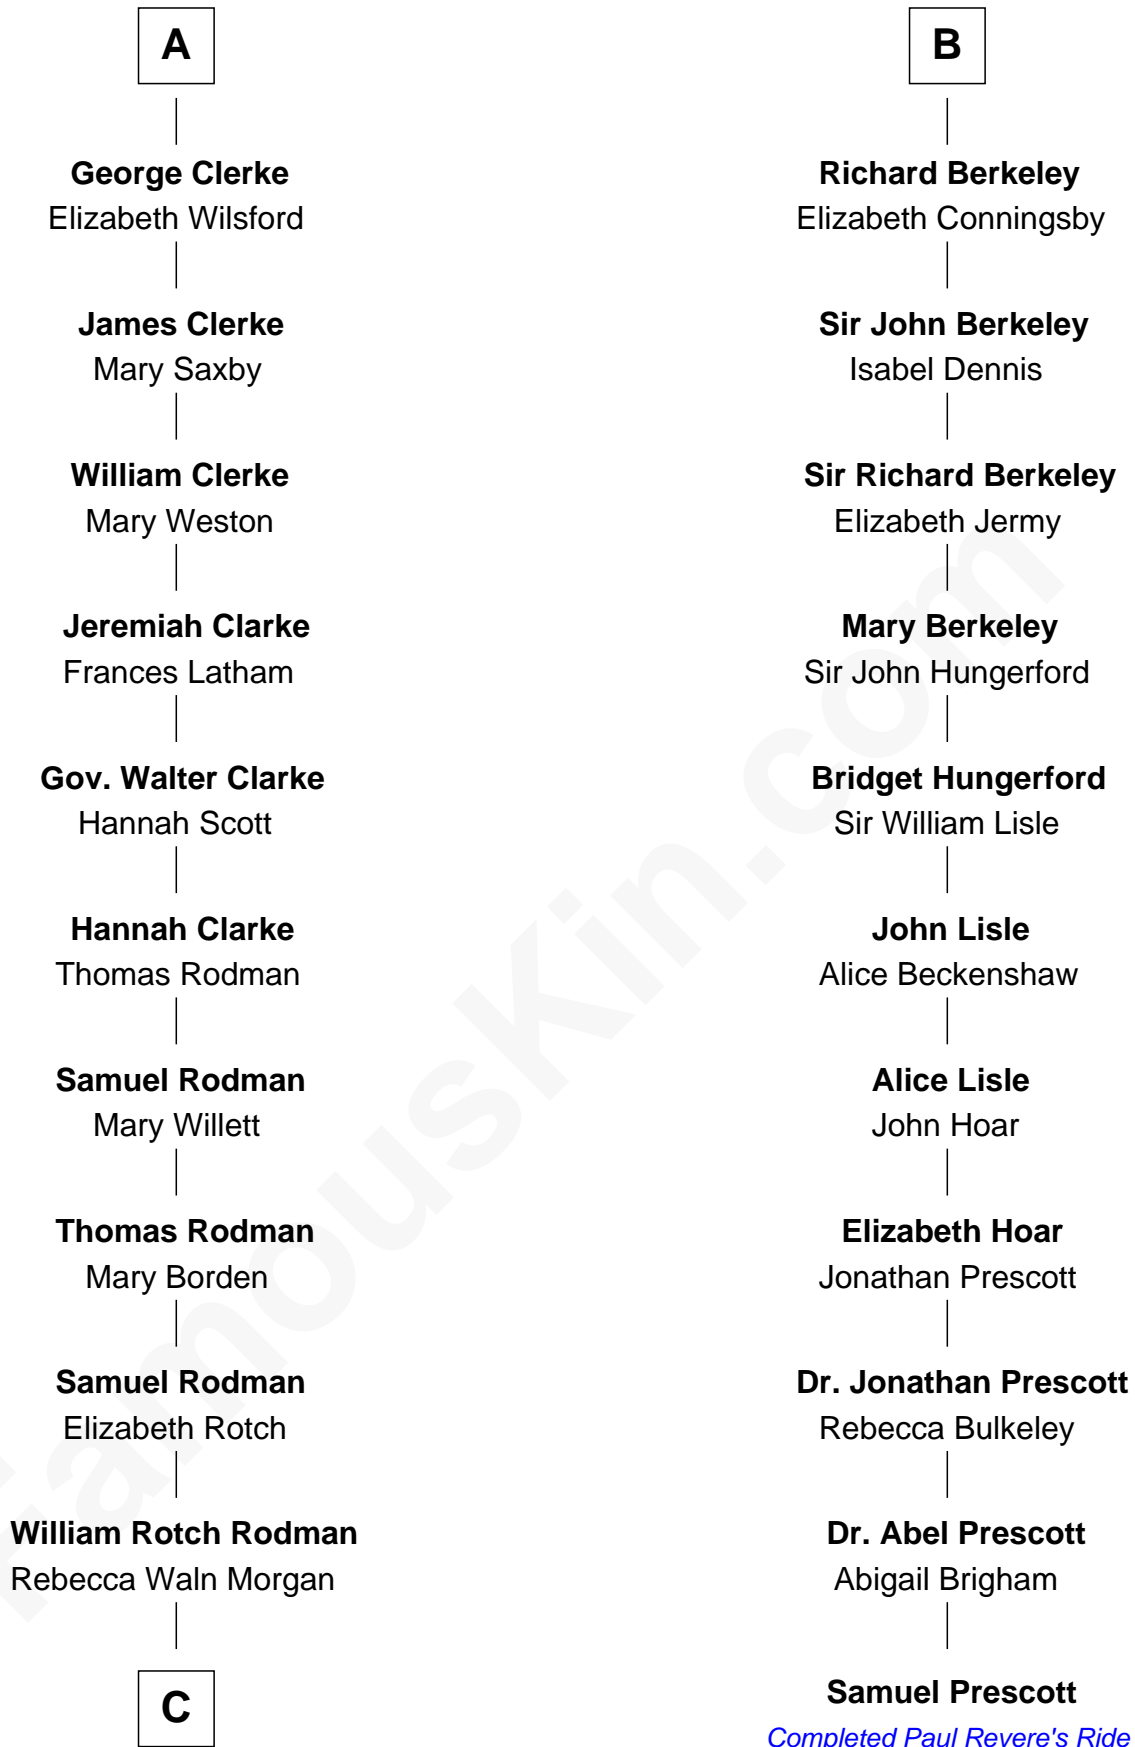

FamousKin.com

Relationship Chart of

Tuesday Weld

TV and Movie Actress

17th cousin 4 times removed of

Samuel Prescott

Completed Paul Revere's Midnight Ride

C

—
Alfred Rodman
Anna Lothrop Motley

—
Eloise Rodman
Stephen Minot Weld

—
Edward Motley Weld
Sarah Lothrop King

—
Lothrop Motley Weld
Yosene Balfour Ker

—
Tuesday Weld
TV and Movie Actress

FamousKin.com