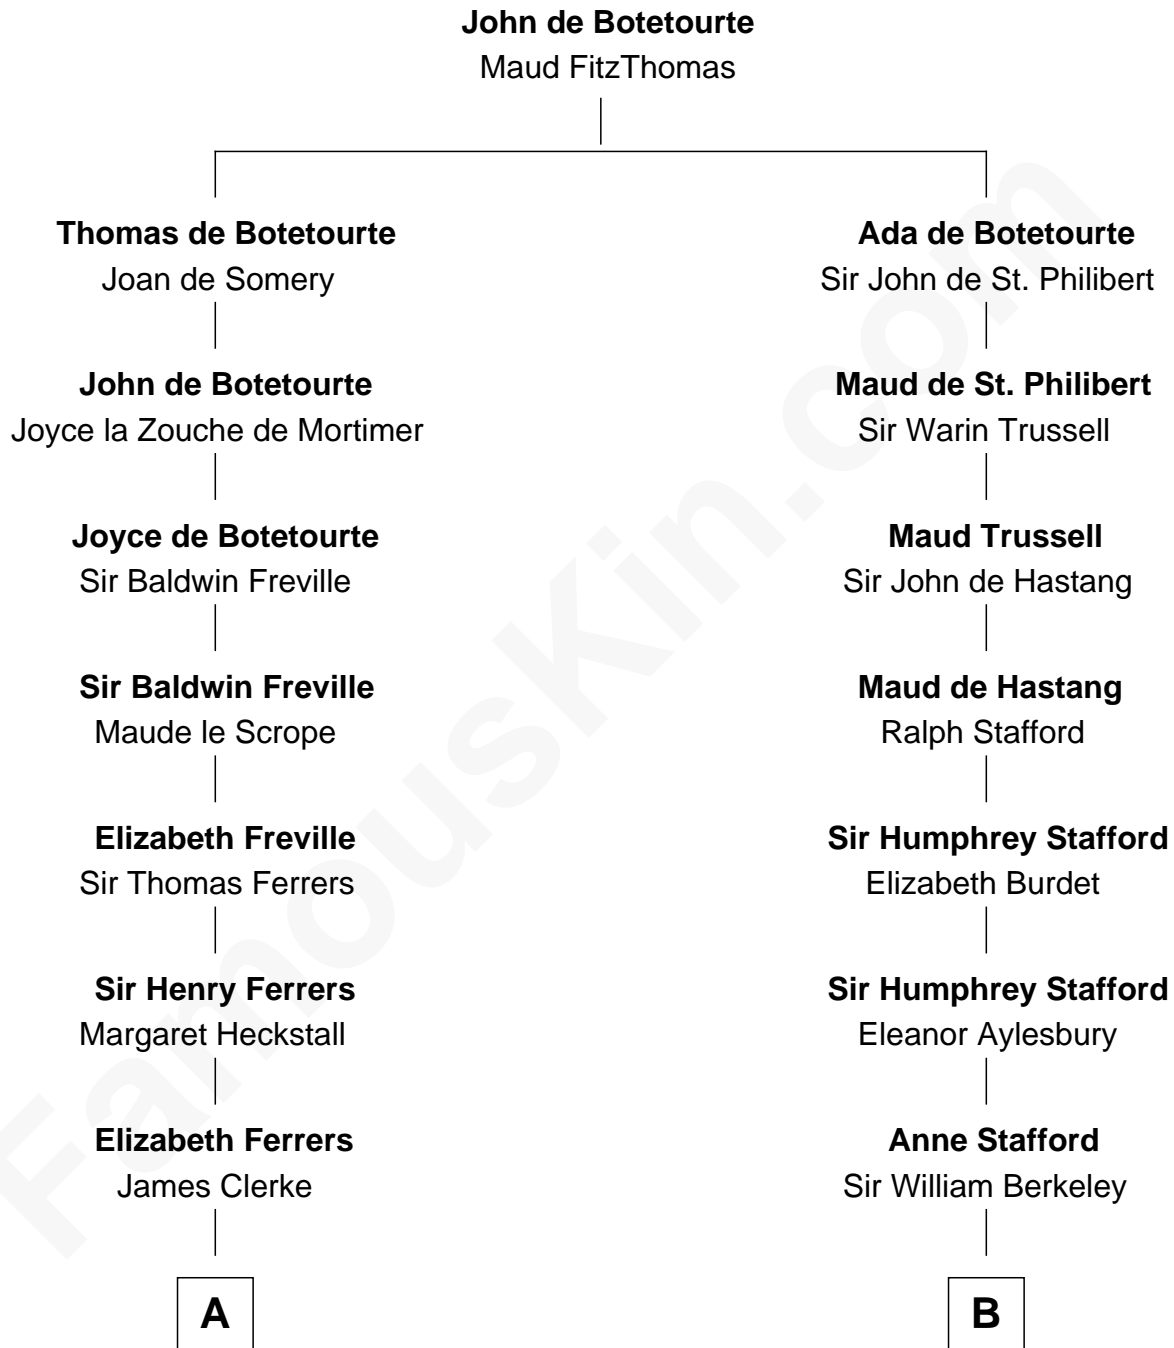

FamousKin.com

Relationship Chart of

Tuesday Weld

TV and Movie Actress

17th cousin 4 times removed of

Samuel Prescott

Completed Paul Revere's Midnight Ride

C

—
Alfred Rodman
Anna Lothrop Motley

—
Eloise Rodman
Stephen Minot Weld

—
Edward Motley Weld
Sarah Lothrop King

—
Lothrop Motley Weld
Yosene Balfour Ker

—
Tuesday Weld
TV and Movie Actress

FamousKin.com