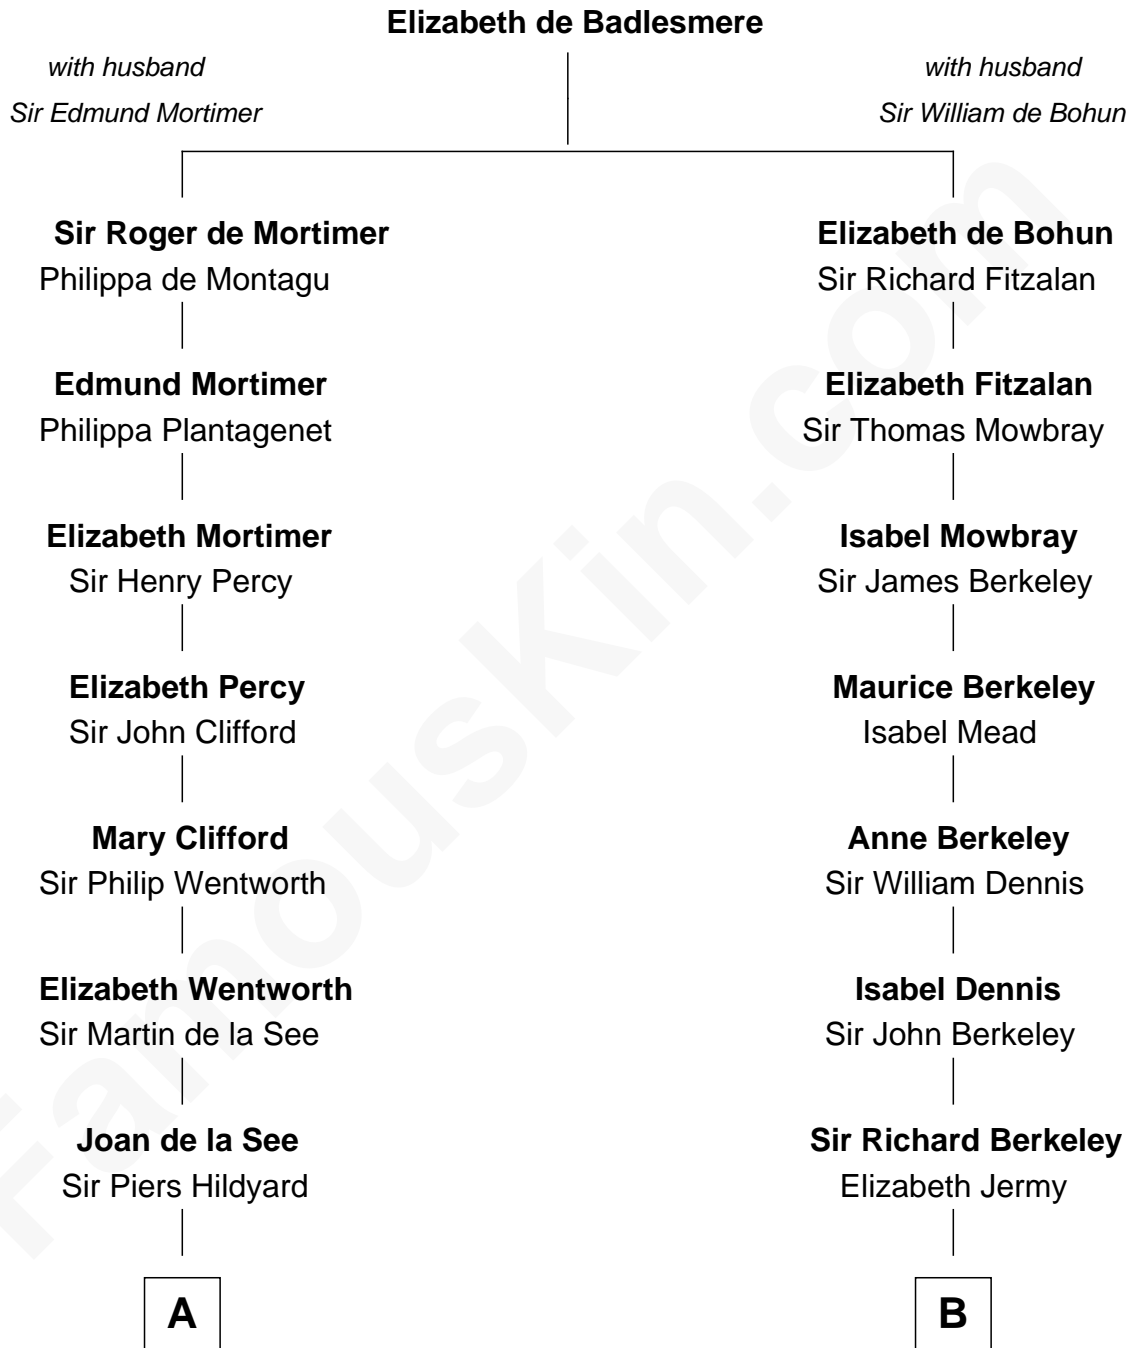

FamousKin.com

Relationship Chart of

Tuesday Weld

TV and Movie Actress

14th cousin 7 times removed of

Samuel Prescott

Completed Paul Revere's Midnight Ride

C

—
Sarah Bartlett Balch

Stephen Minot Weld

—
Stephen Minot Weld

Eloise Rodman

—
Edward Motley Weld

Sarah Lothrop King

—
Lothrop Motley Weld

Yosene Balfour Ker

—
Tuesday Weld

TV and Movie Actress

FamousKin.com