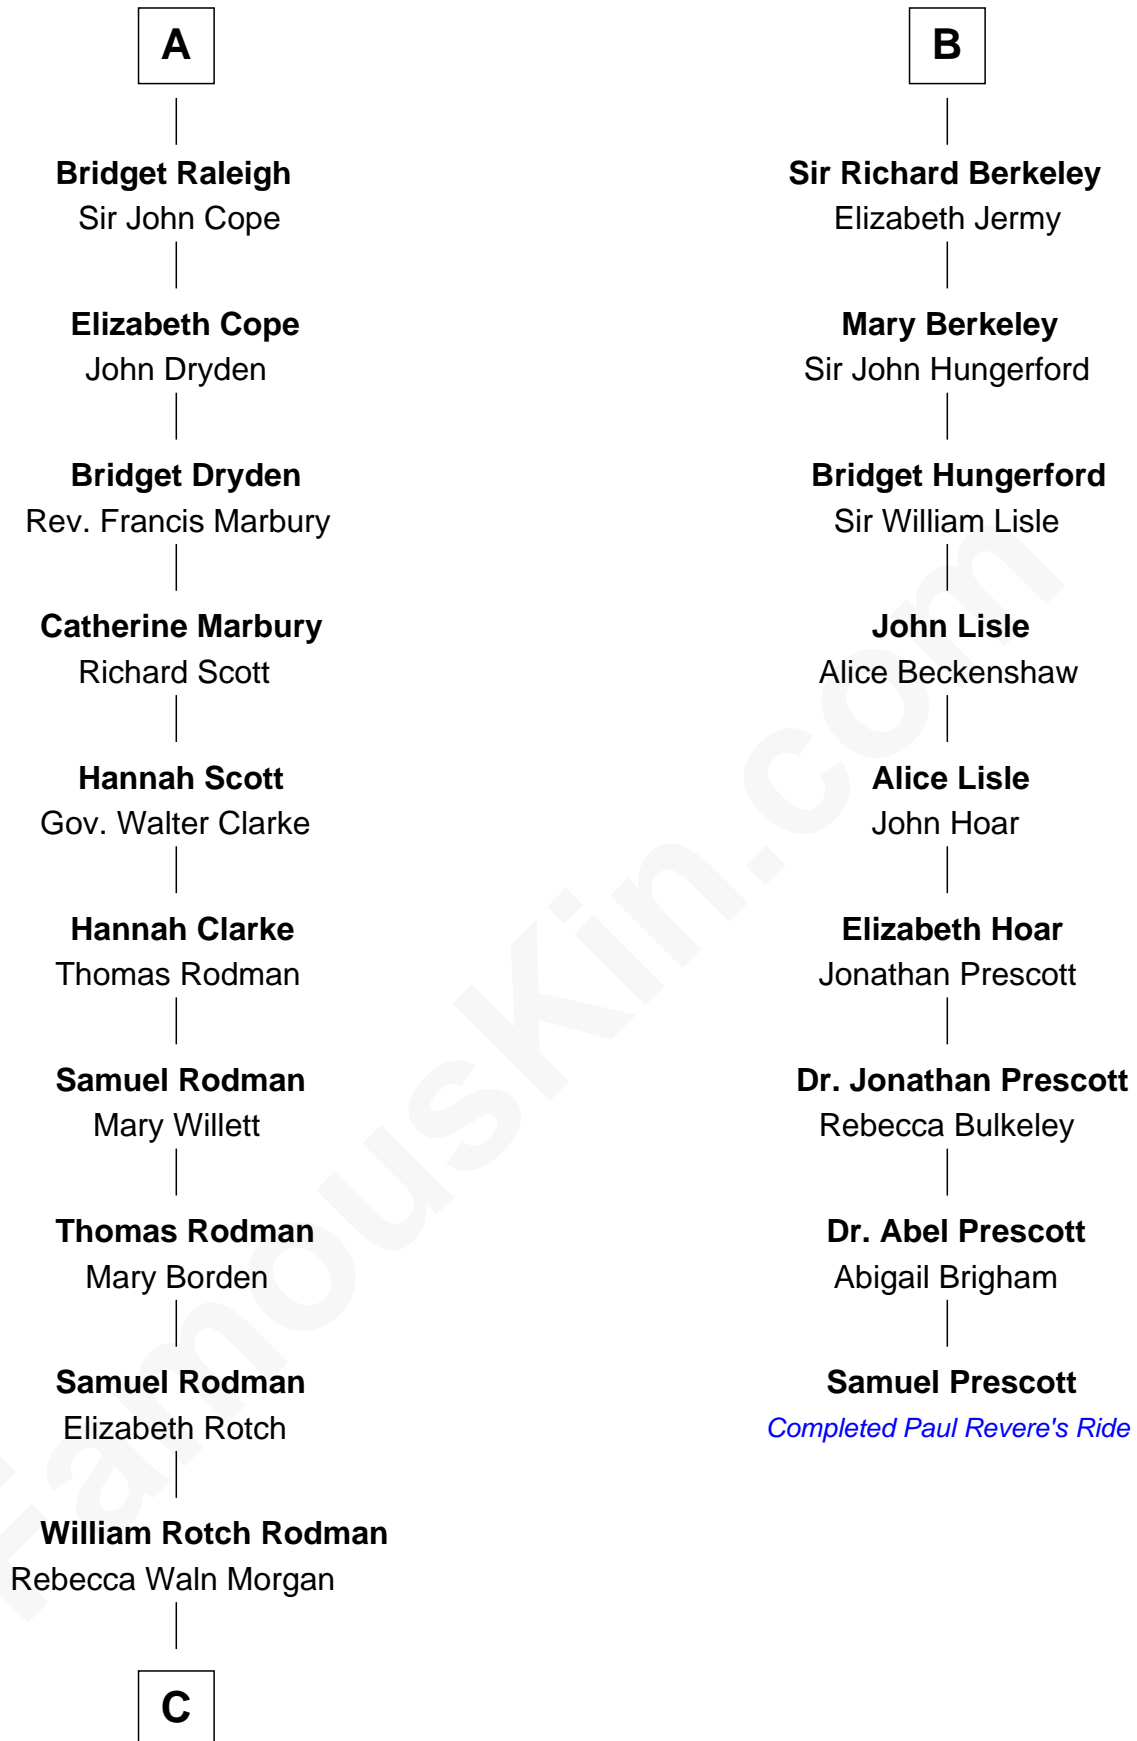

FamousKin.com

Relationship Chart of

Tuesday Weld

TV and Movie Actress

15th cousin 6 times removed of

Samuel Prescott

Completed Paul Revere's Midnight Ride

Edmund Fitzalan

Alice de Warenne

C

—
Alfred Rodman
Anna Lothrop Motley

—
Eloise Rodman
Stephen Minot Weld

—
Edward Motley Weld
Sarah Lothrop King

—
Lothrop Motley Weld
Yosene Balfour Ker

—
Tuesday Weld
TV and Movie Actress