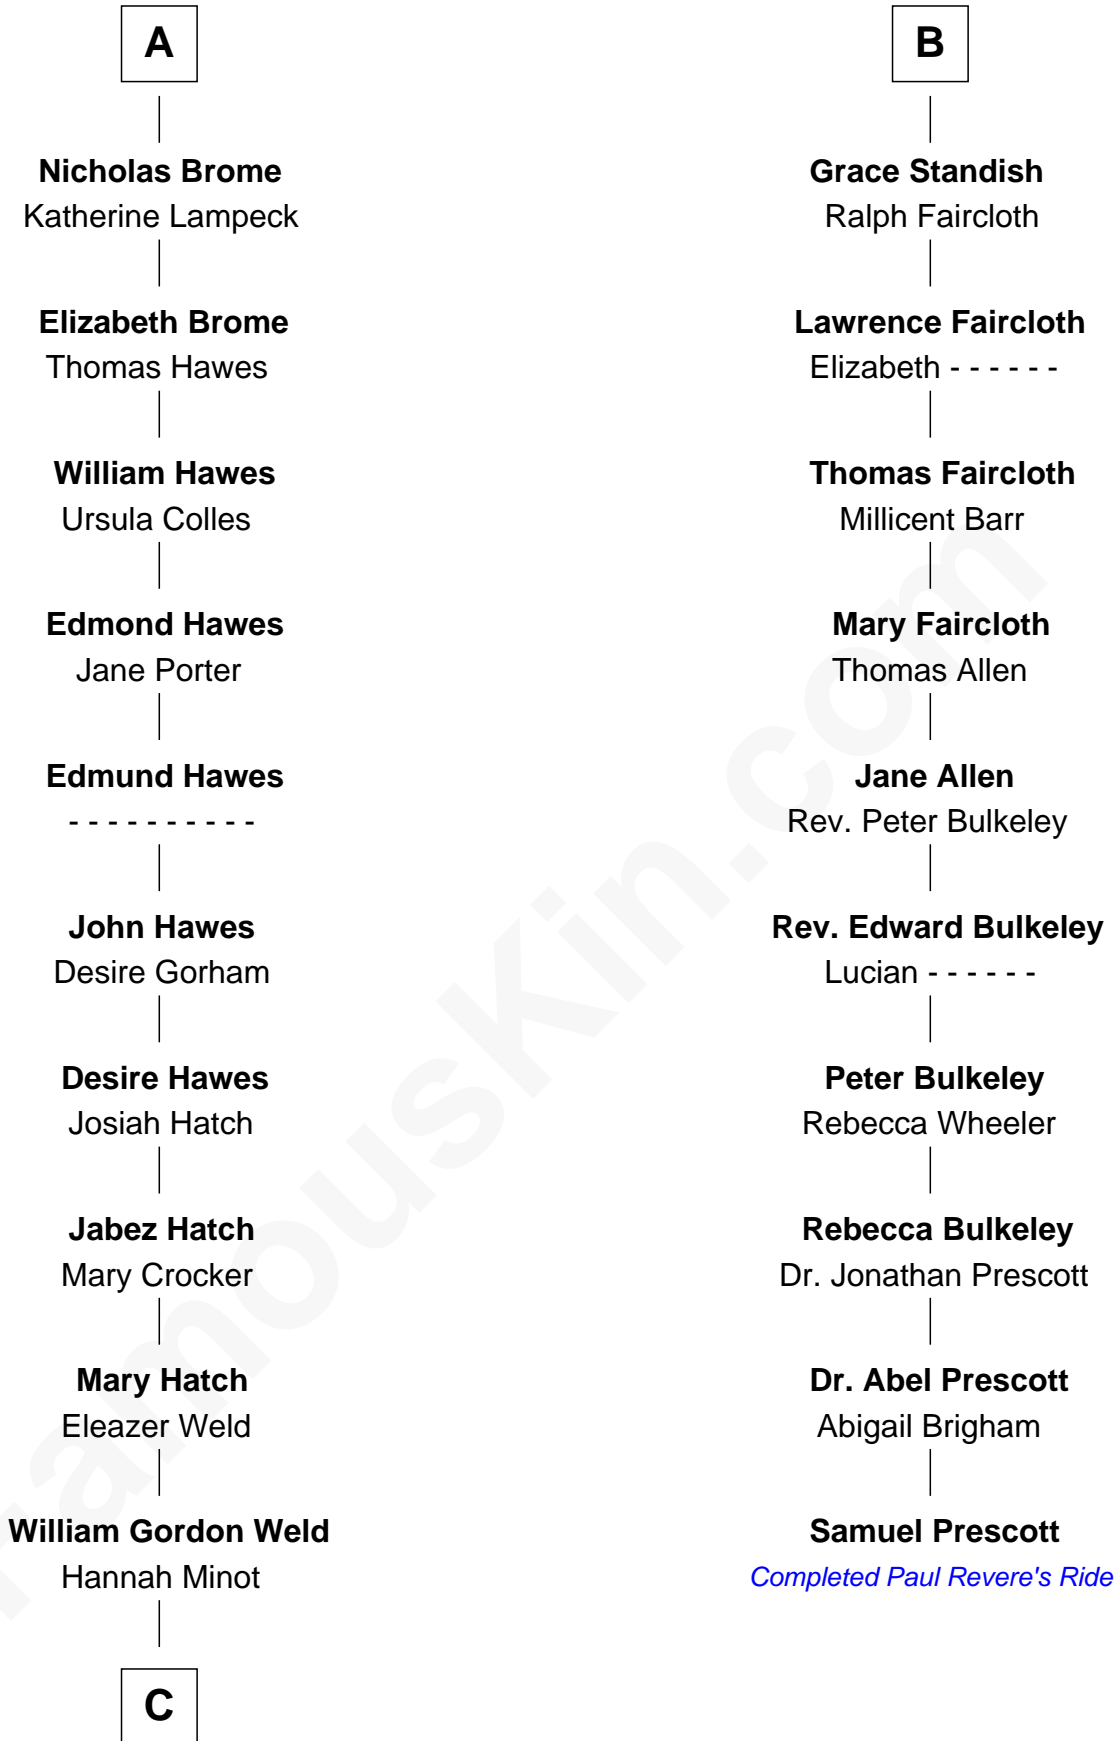

FamousKin.com Relationship Chart of

Tuesday Weld

TV and Movie Actress

16th cousin 5 times removed of

Samuel Prescott

Completed Paul Revere's Midnight Ride

C

Stephen Minot Weld

Sarah Bartlett Balch

Stephen Minot Weld

Eloise Rodman

Edward Motley Weld

Sarah Lothrop King

Lothrop Motley Weld

Yosene Balfour Ker

Tuesday Weld