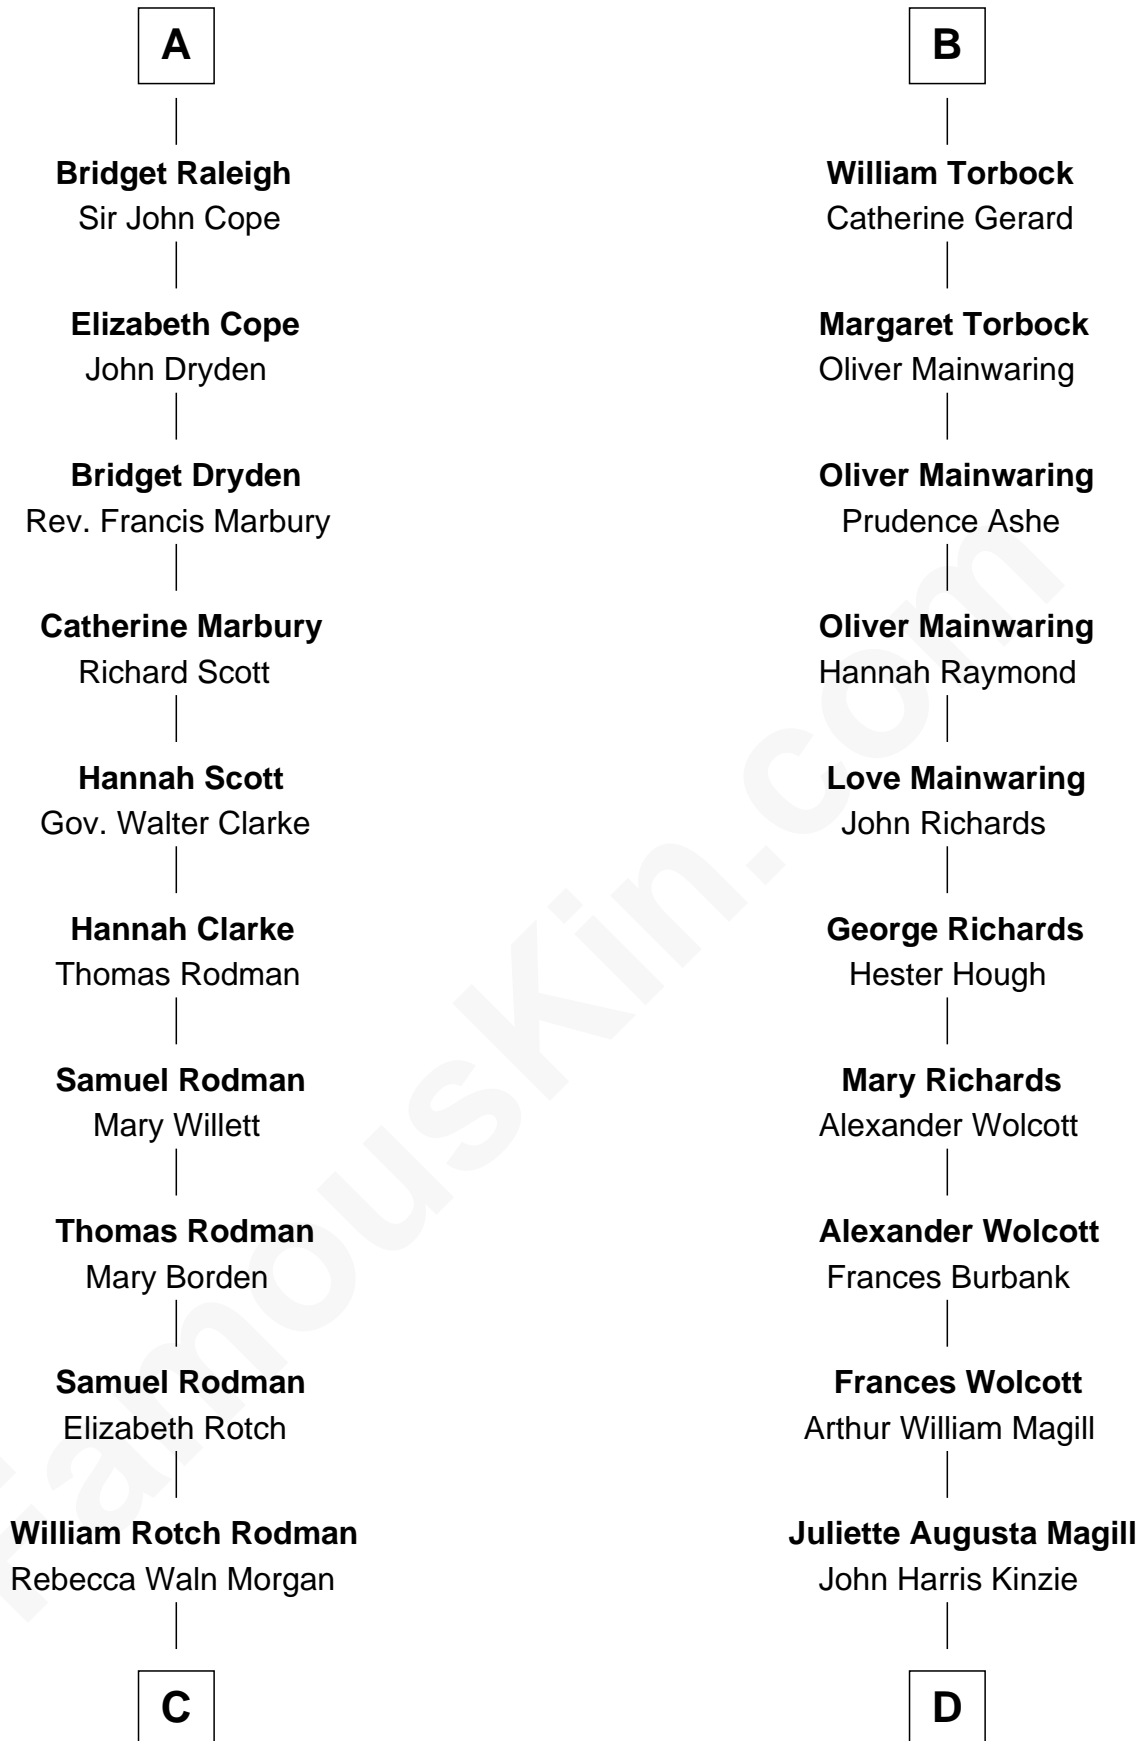

FamousKin.com

Relationship Chart of

Tuesday Weld

TV and Movie Actress

18th cousin 3 times removed of

Juliette Gordon Low

Founder of the Girl Scouts

Edmund Fitzalan

Alice de Warenne

C

Alfred Rodman
Anna Lothrop Motley

Eloise Rodman
Stephen Minot Weld

Edward Motley Weld
Sarah Lothrop King

Lothrop Motley Weld
Yosene Balfour Ker

Tuesday Weld
TV and Movie Actress

D

Eleanor Lytle Kinzie
William Washington Gordon

Juliette Gordon Low
Founder of the Girl Scouts

FamousKin.com