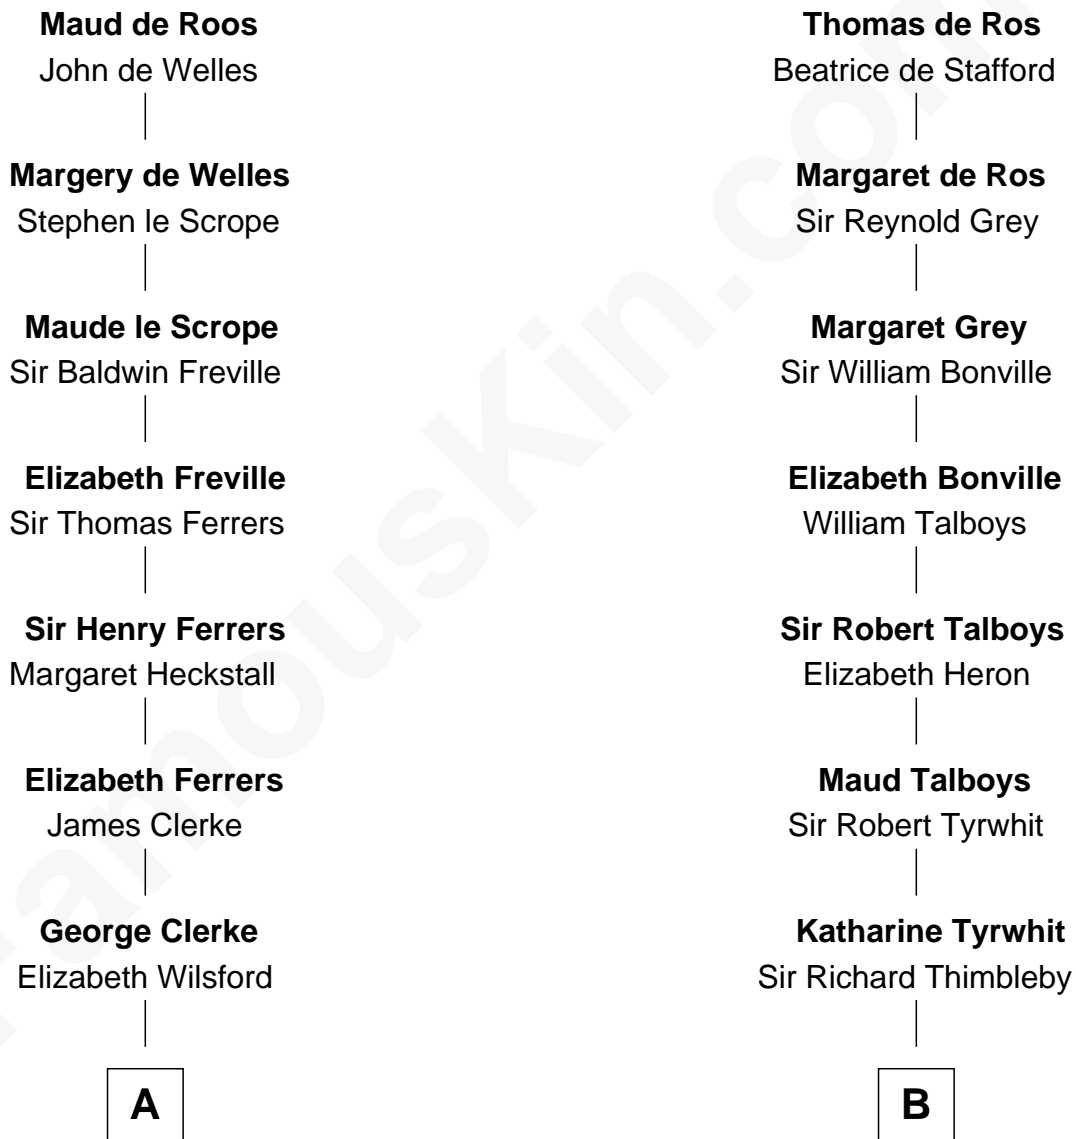

FamousKin.com Relationship Chart of

Tuesday Weld

TV and Movie Actress

18th cousin 2 times removed of

Katharine Hepburn

Movie Actress

Sir William de Ros
Margery de Badlesmere

A

James Clerke

Mary Saxby

William Clerke

Mary Weston

Jeremiah Clarke

Frances Latham

Gov. Walter Clarke

Hannah Scott