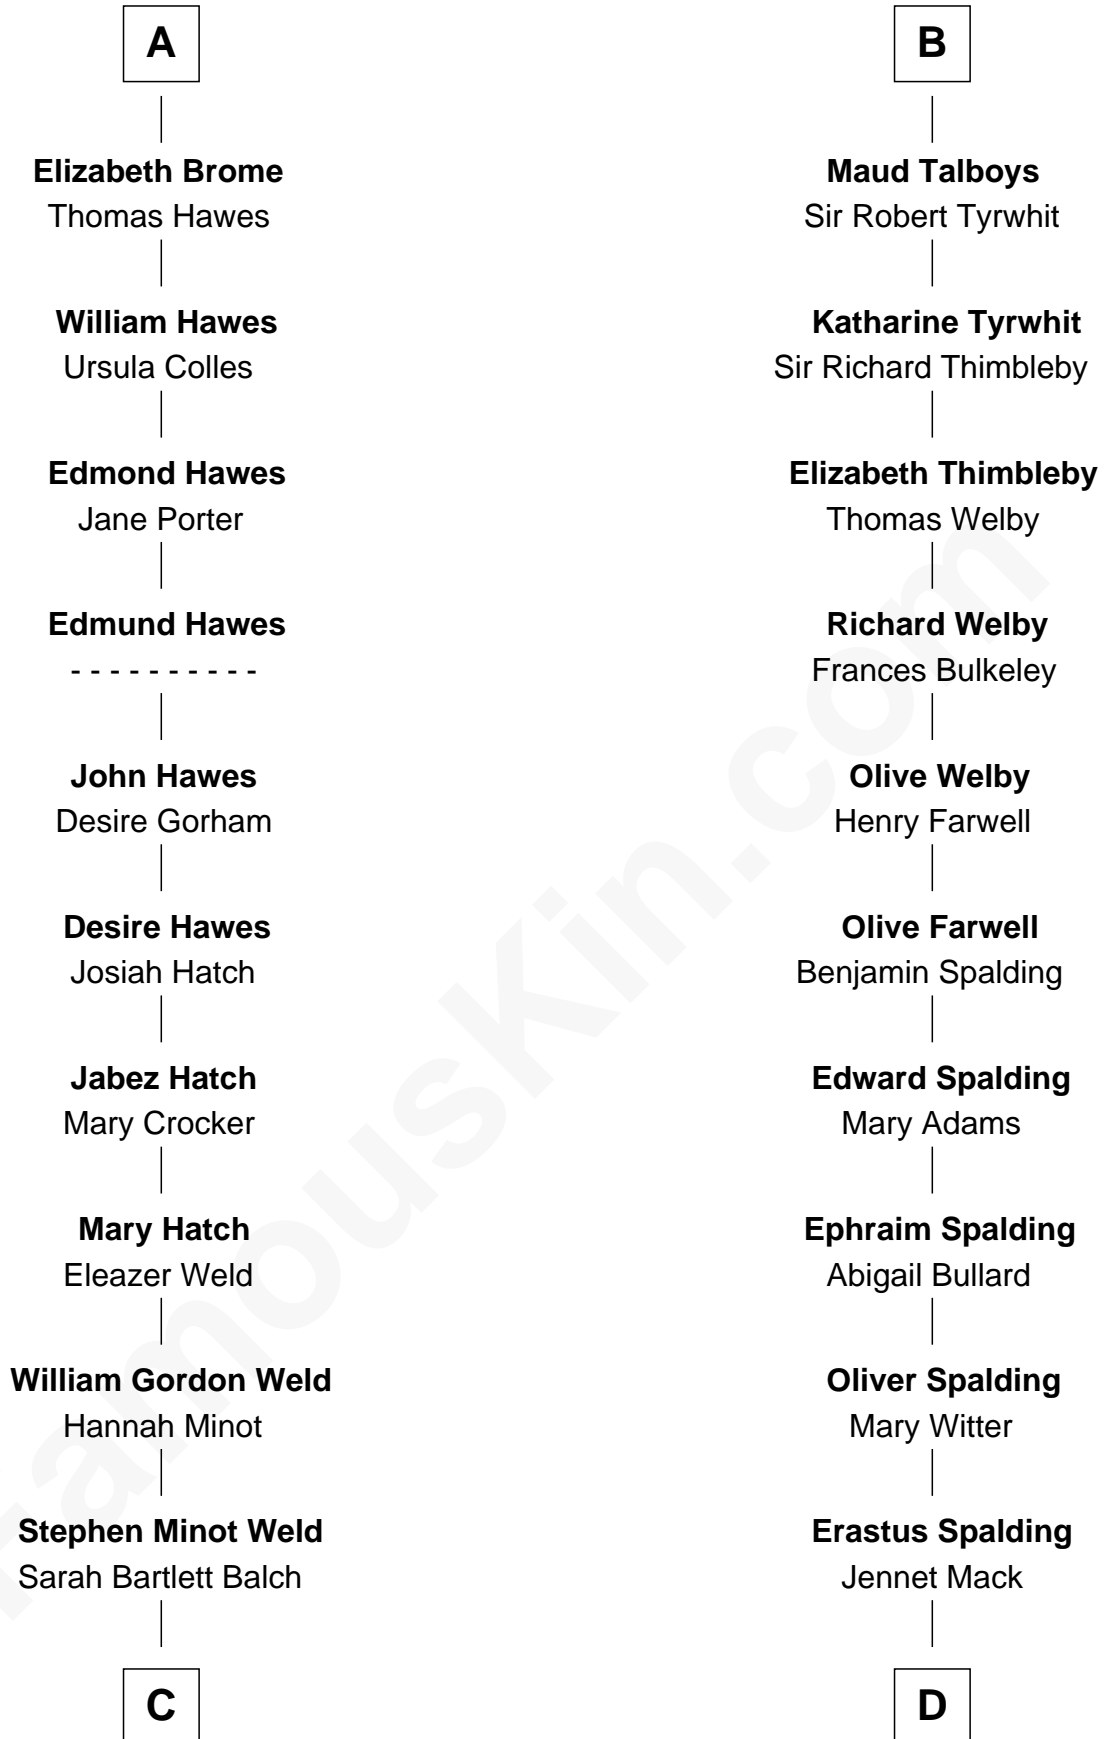

# FamousKin.com Relationship Chart of

**Tuesday Weld**

*TV and Movie Actress*

20th cousin of

**Katharine Hepburn**

*Movie Actress*

**Sir Robert de Ros**

Isabel de Aubeney

**C**

**Stephen Minot Weld**

Eloise Rodman

**Edward Motley Weld**

Sarah Lothrop King

**Lothrop Motley Weld**

Yosene Balfour Ker

**Tuesday Weld**