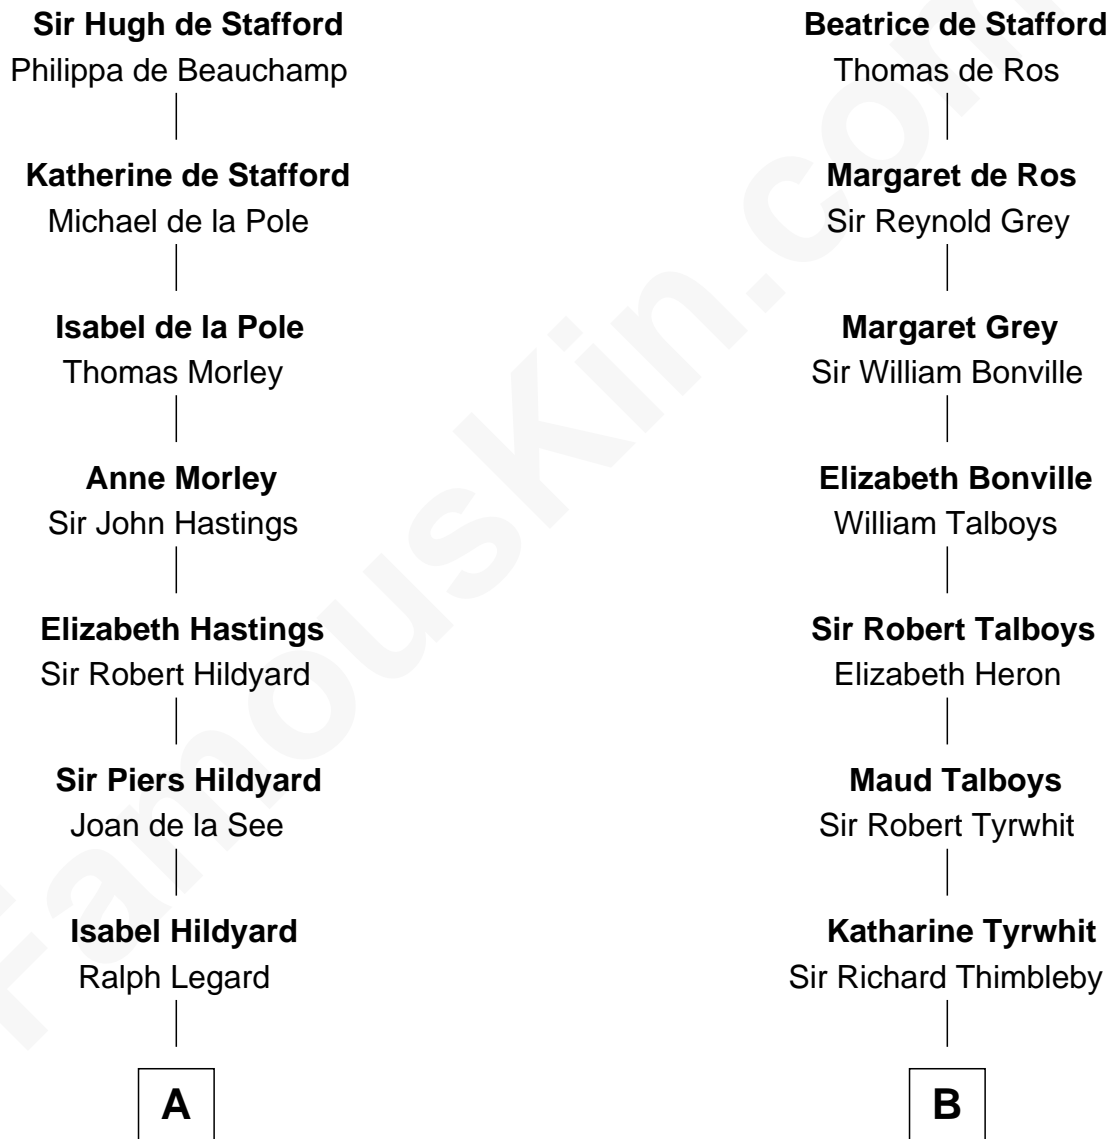

## Relationship Chart of

**Tuesday Weld**

*TV and Movie Actress*

18th cousin 2 times removed of

**Katharine Hepburn**

*Movie Actress*

**Ralph de Stafford**

Margaret de Audley

**C**

**Stephen Minot Weld**  
Eloise Rodman

**Edward Motley Weld**  
Sarah Lothrop King

**Lothrop Motley Weld**  
Yosene Balfour Ker

**Tuesday Weld**  
*TV and Movie Actress*

**D**

**Katharine Martha Houghton**  
Thomas Norval Hepburn