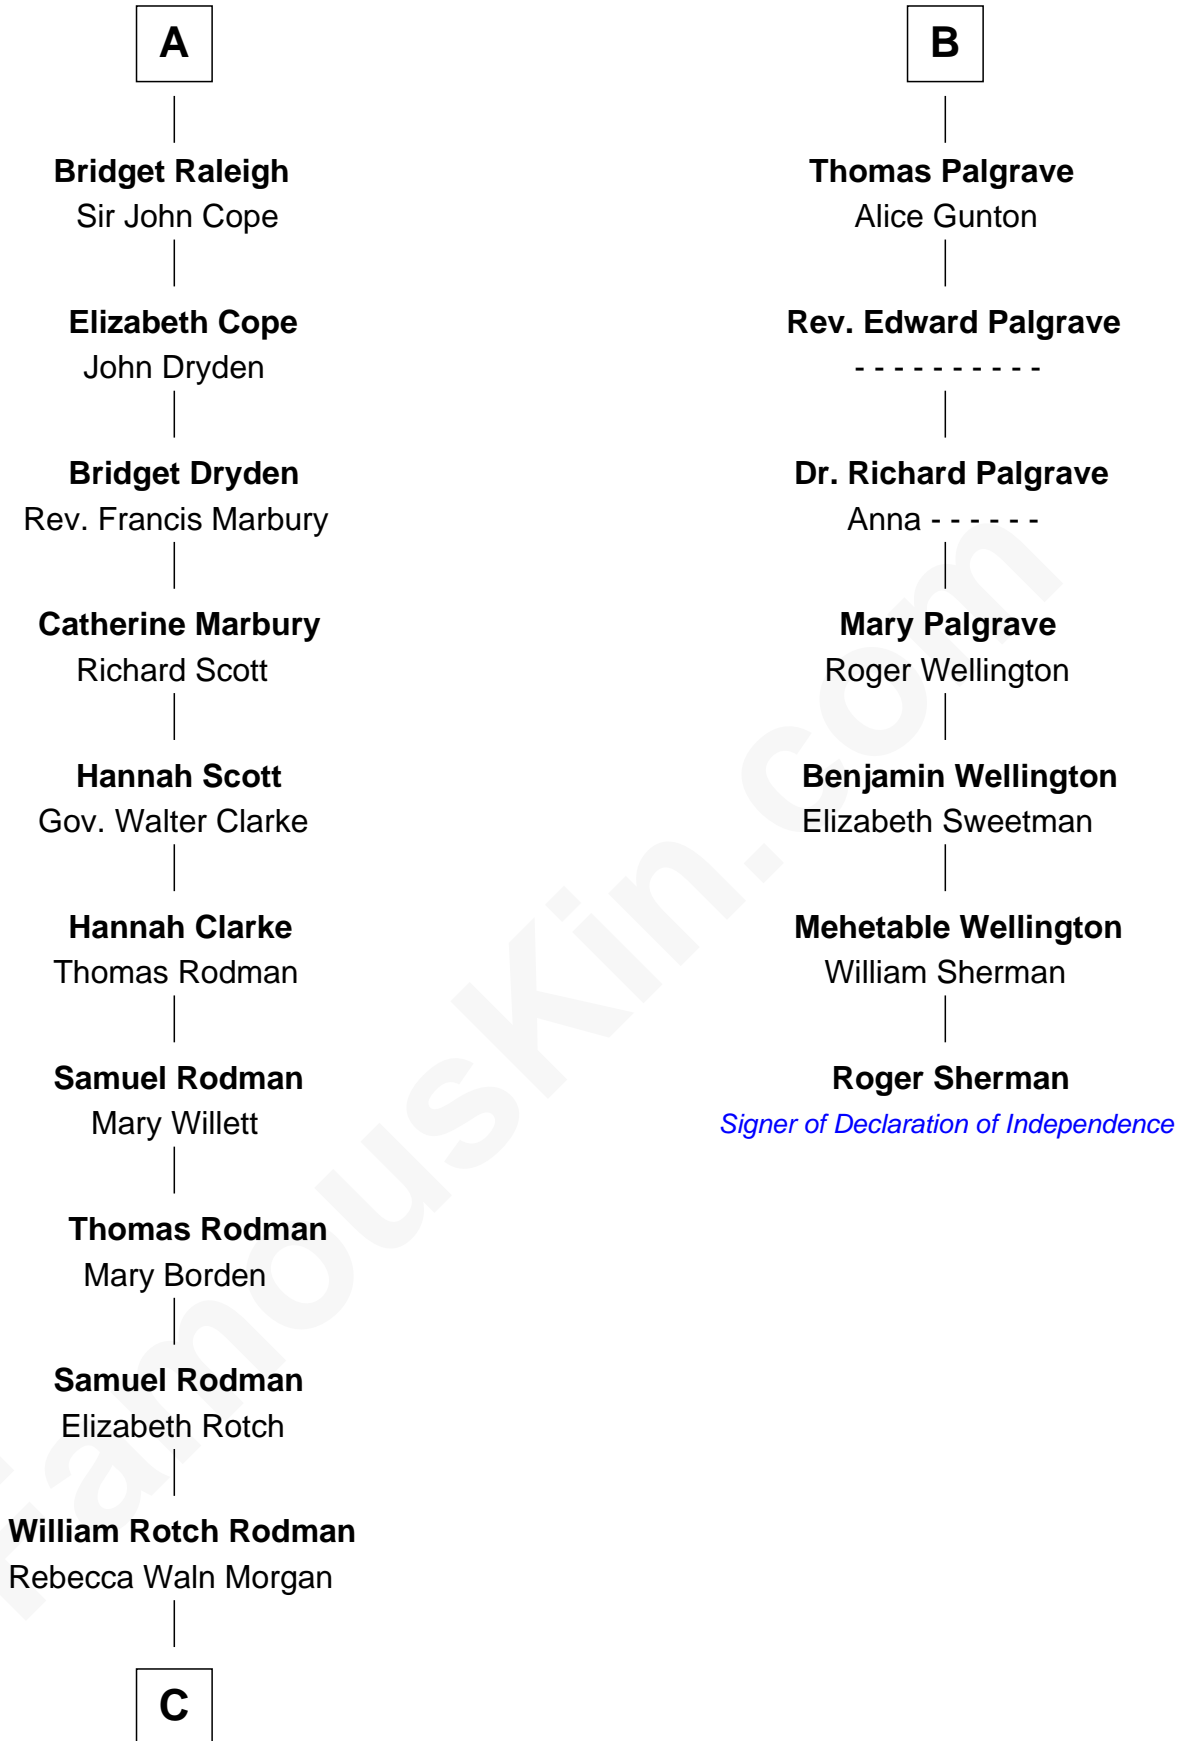

FamousKin.com

Relationship Chart of

Tuesday Weld

TV and Movie Actress

13th cousin 8 times removed of

Roger Sherman

Signer of the Declaration of Independence

Edmund Fitzalan

Alice de Warenne

C

—
Alfred Rodman
Anna Lothrop Motley

—
Eloise Rodman
Stephen Minot Weld

—
Edward Motley Weld
Sarah Lothrop King

—
Lothrop Motley Weld
Yosene Balfour Ker

—
Tuesday Weld
TV and Movie Actress