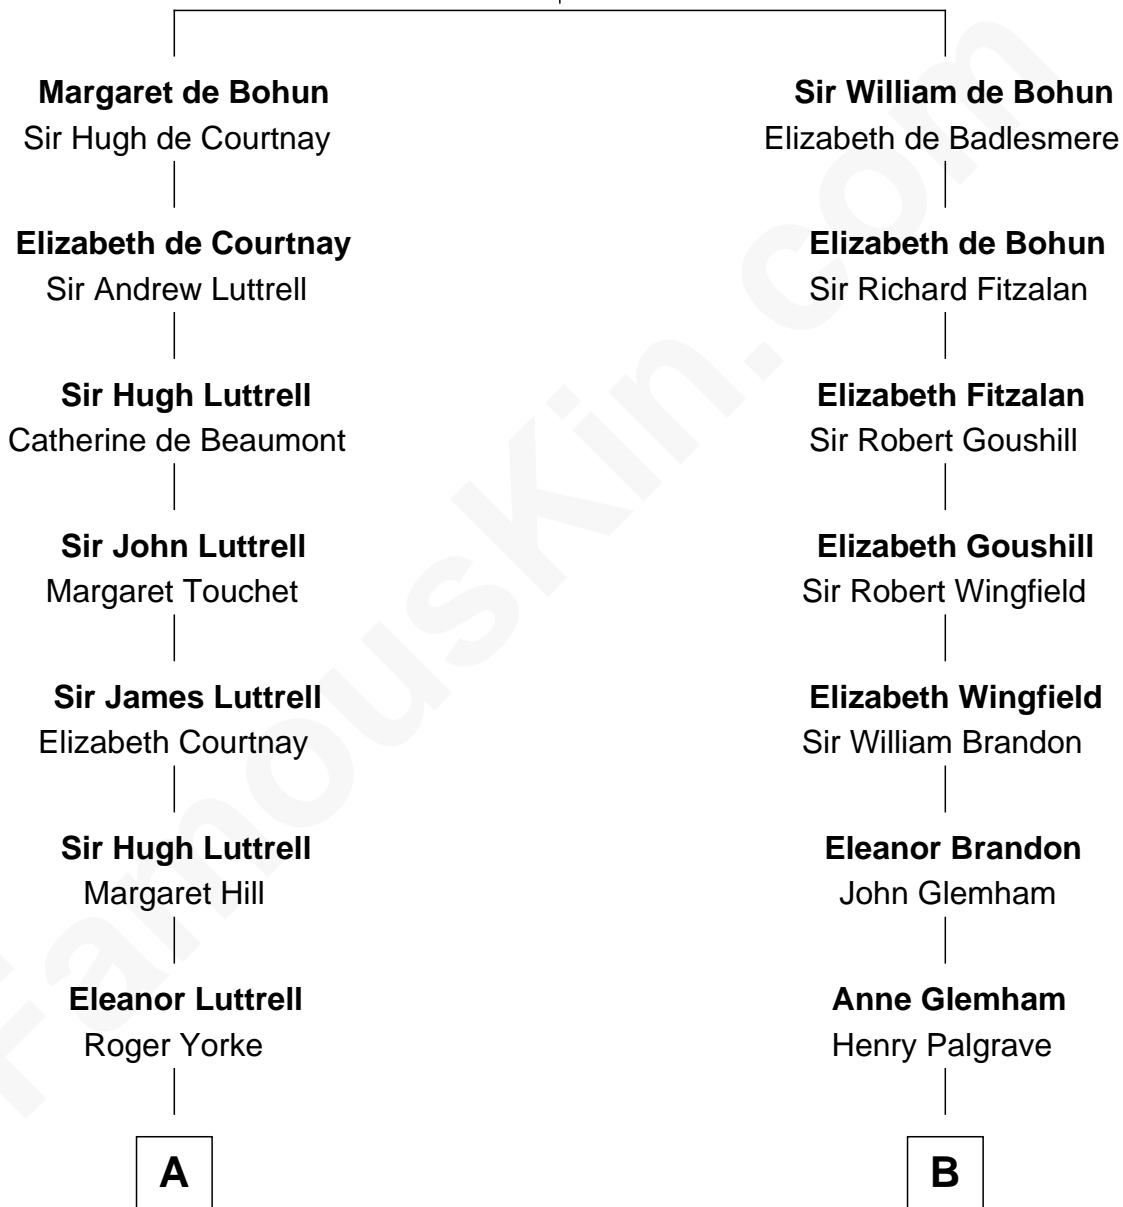

FamousKin.com Relationship Chart of

Tuesday Weld

TV and Movie Actress

13th cousin 7 times removed of

Roger Sherman

Signer of the Declaration of Independence

Humphrey de Bohun
Elizabeth Plantagenet

C

Eloise Rodman
Stephen Minot Weld

Edward Motley Weld
Sarah Lothrop King

Lothrop Motley Weld
Yosene Balfour Ker

Tuesday Weld
TV and Movie Actress

FamousKin.com