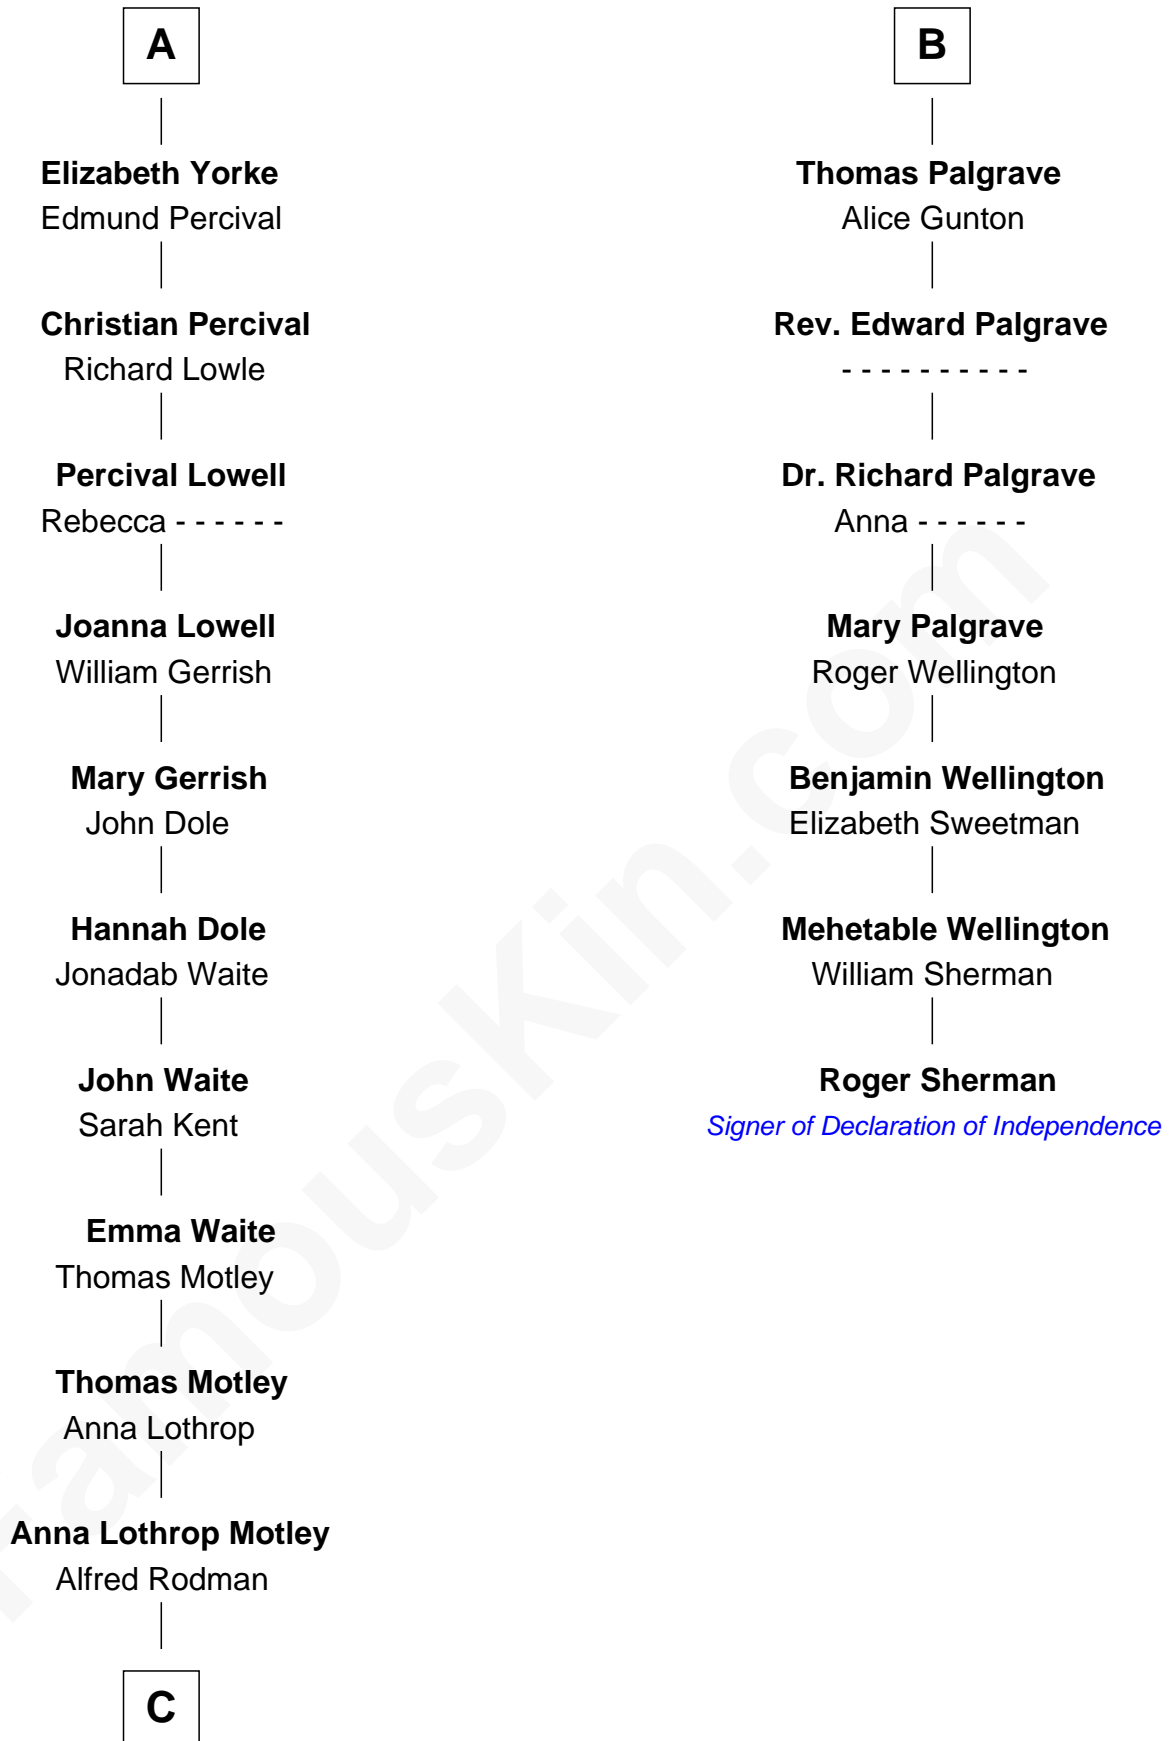

FamousKin.com Relationship Chart of

Tuesday Weld

TV and Movie Actress

13th cousin 7 times removed of

Roger Sherman

Signer of the Declaration of Independence

Humphrey de Bohun
Elizabeth Plantagenet

C

Eloise Rodman
Stephen Minot Weld

Edward Motley Weld
Sarah Lothrop King

Lothrop Motley Weld
Yosene Balfour Ker

Tuesday Weld
TV and Movie Actress

FamousKin.com