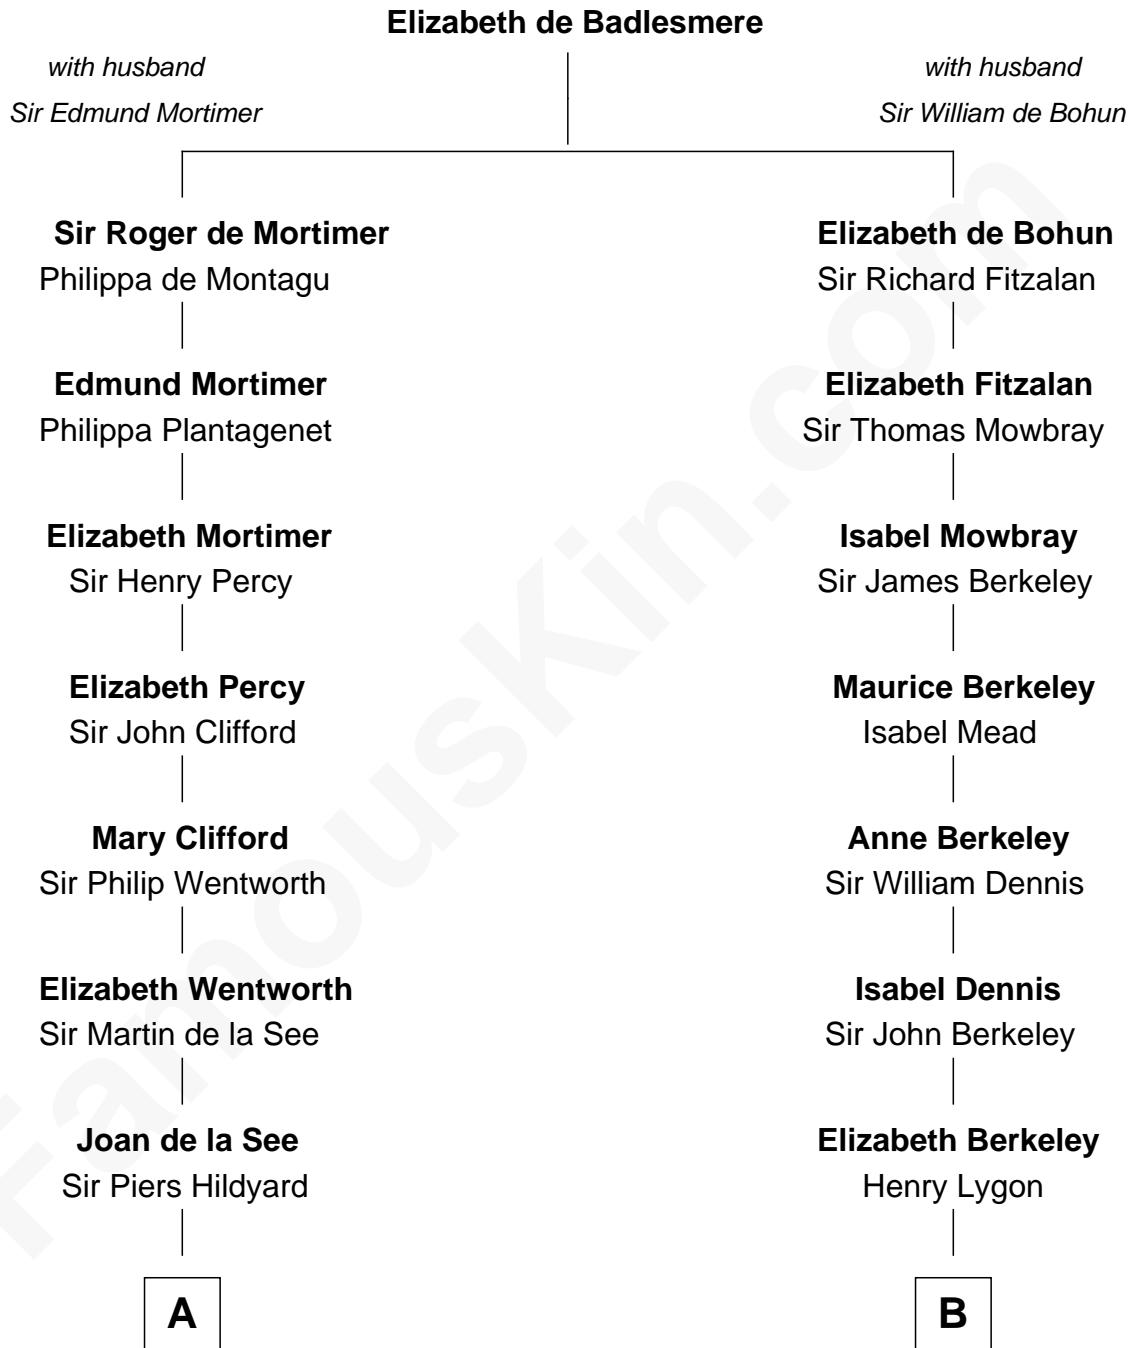

FamousKin.com

Relationship Chart of

Tuesday Weld

TV and Movie Actress

17th cousin 4 times removed of

General Douglas MacArthur

U.S. Army - World War II

C

—
Sarah Bartlett Balch

Stephen Minot Weld

—
Stephen Minot Weld

Eloise Rodman

—
Edward Motley Weld

Sarah Lothrop King

—
Lothrop Motley Weld

Yosene Balfour Ker

—
Tuesday Weld

TV and Movie Actress

FamousKin.com