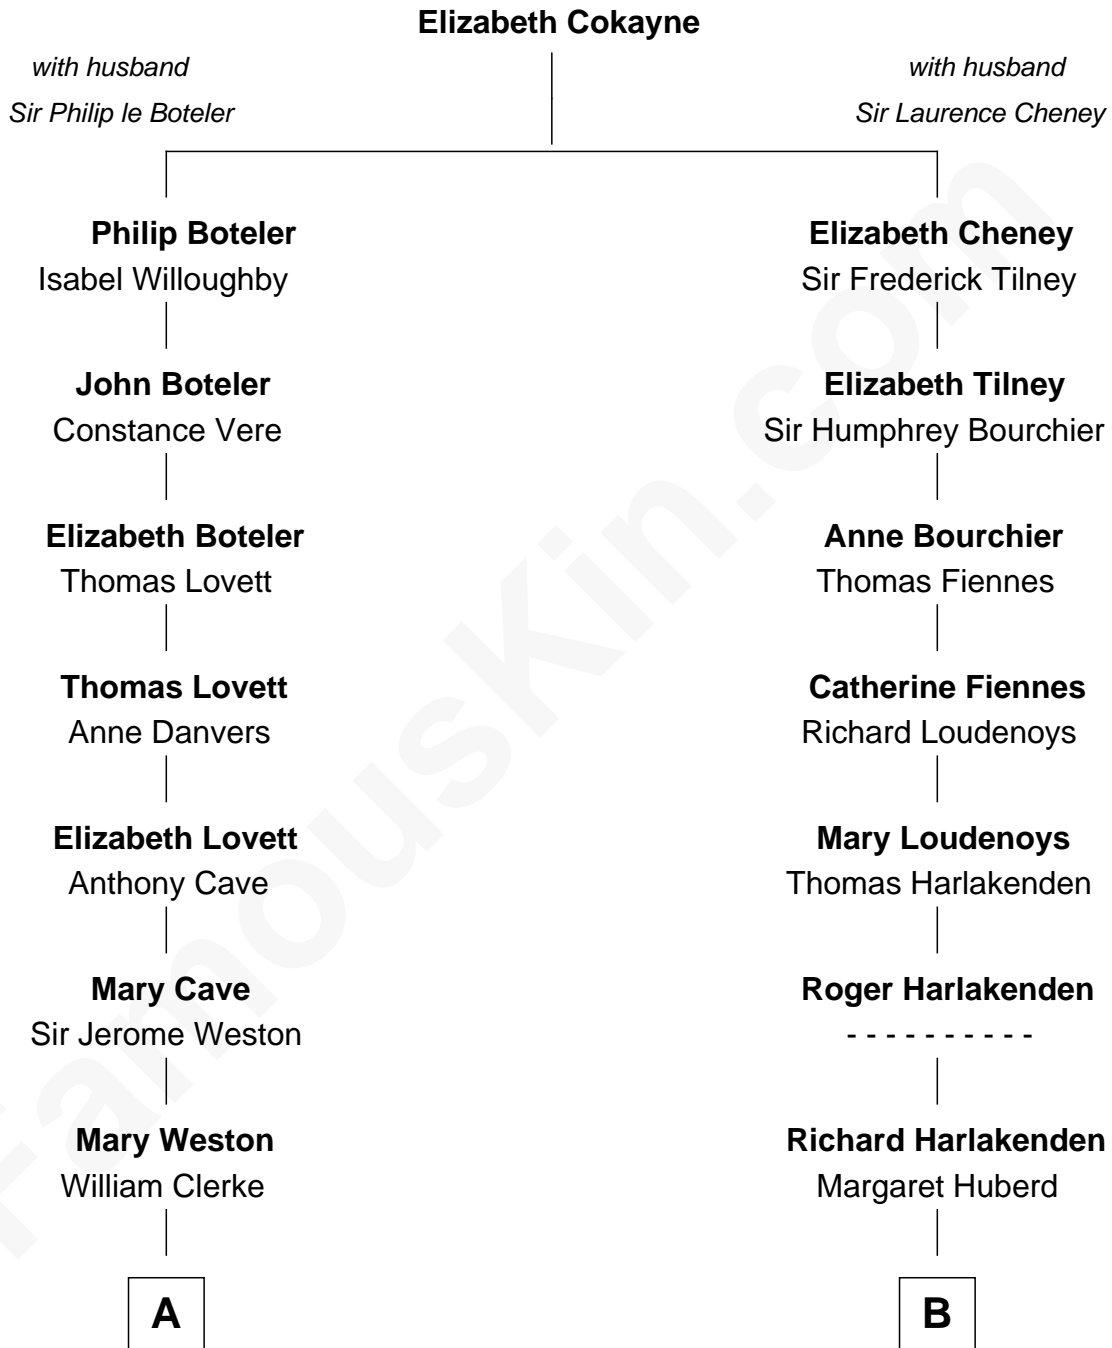

FamousKin.com Relationship Chart of

Tuesday Weld

TV and Movie Actress

16th cousin 2 times removed of

Frank Lloyd Wright

American Architect

C

Lothrop Motley Weld

Yosene Balfour Ker

Tuesday Weld

TV and Movie Actress

FamousKin.com