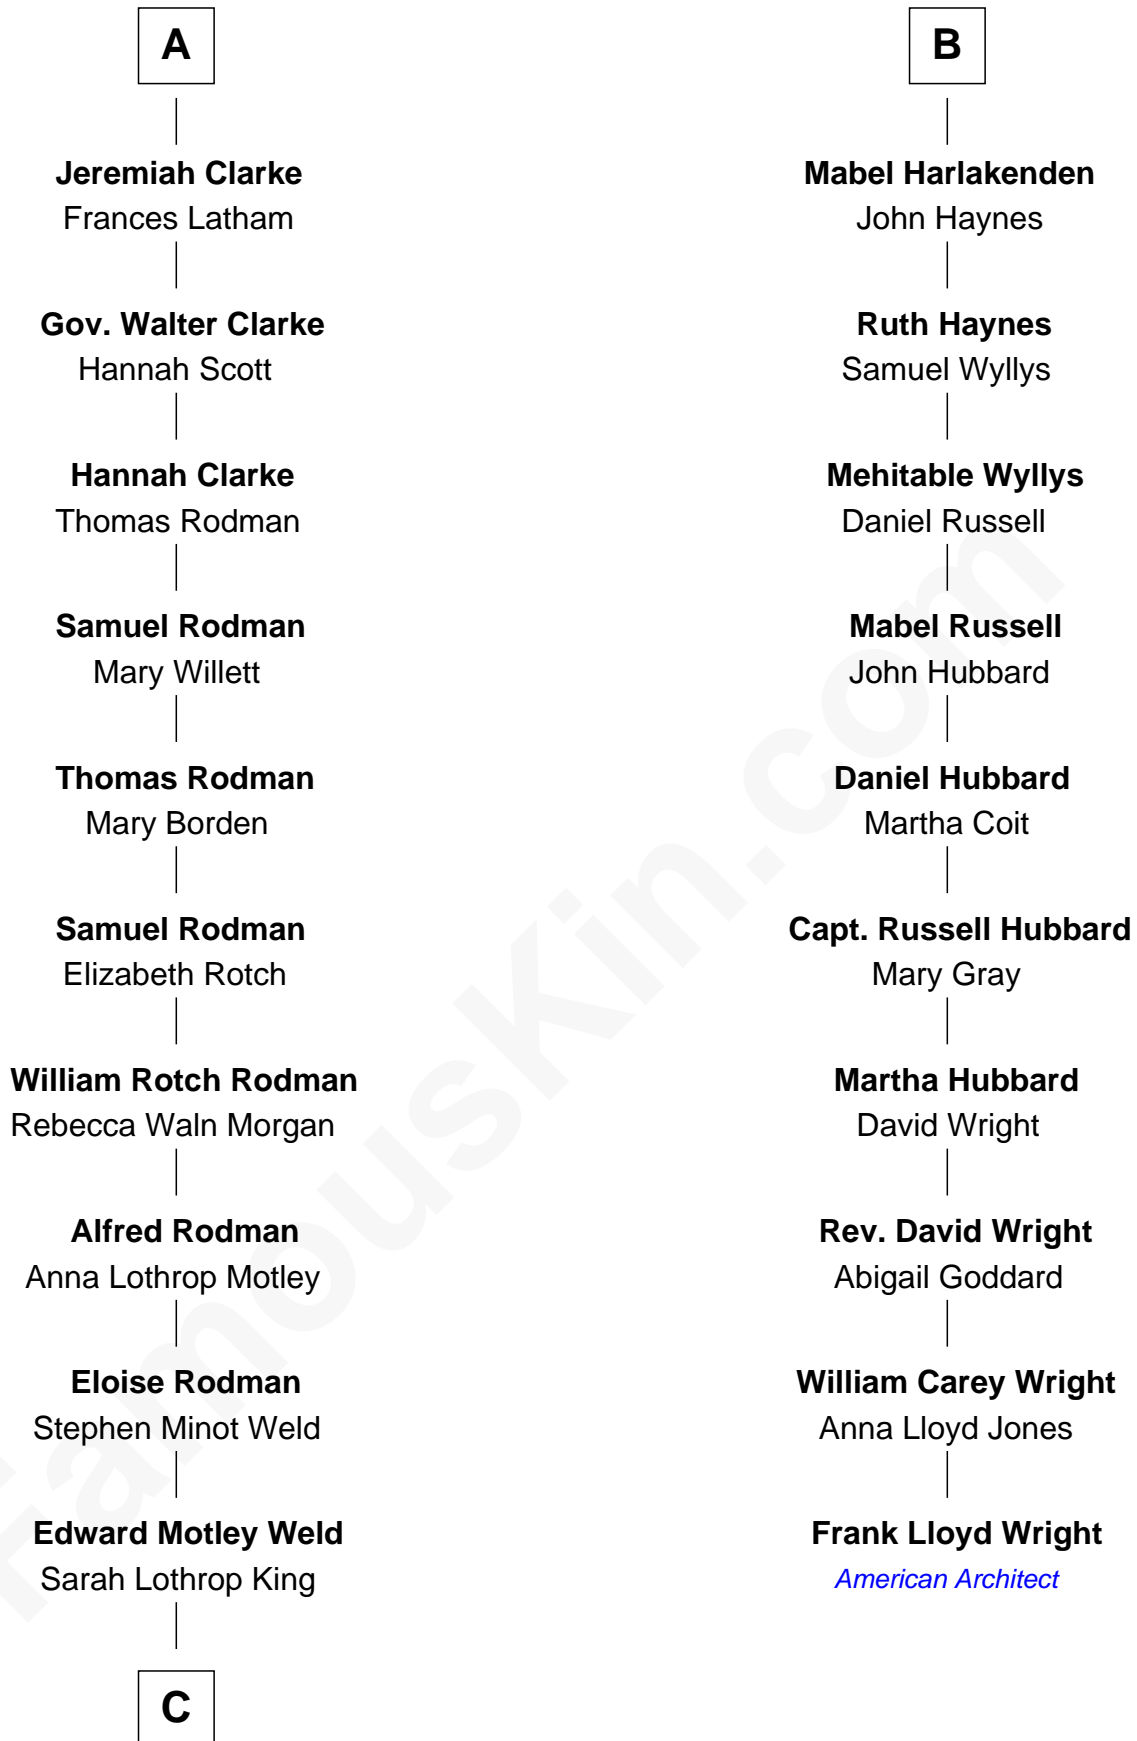

FamousKin.com Relationship Chart of

Tuesday Weld

TV and Movie Actress

16th cousin 2 times removed of

Frank Lloyd Wright

American Architect

C

Lothrop Motley Weld

Yosene Balfour Ker

Tuesday Weld

TV and Movie Actress

FamousKin.com