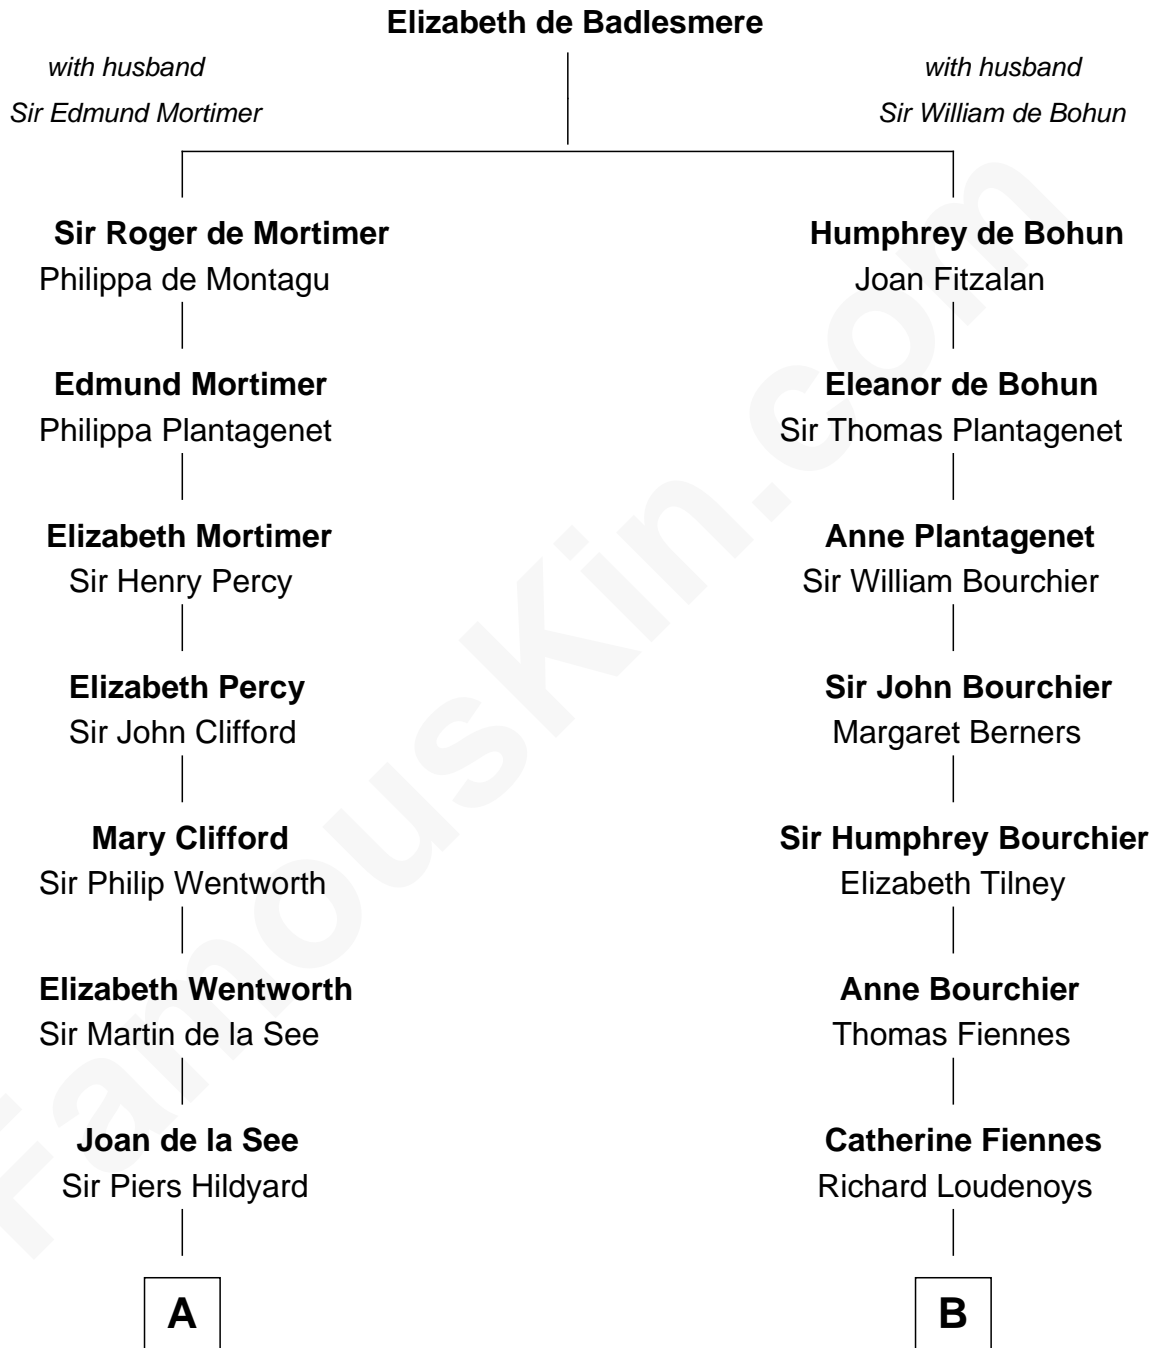

FamousKin.com Relationship Chart of

Tuesday Weld

TV and Movie Actress

19th cousin 2 times removed of

Frank Lloyd Wright

American Architect

C

Sarah Bartlett Balch
Stephen Minot Weld

Stephen Minot Weld
Eloise Rodman

Edward Motley Weld
Sarah Lothrop King

Lothrop Motley Weld
Yosene Balfour Ker

Tuesday Weld
TV and Movie Actress

D

Rev. David Wright
Abigail Goddard

William Carey Wright
Anna Lloyd Jones