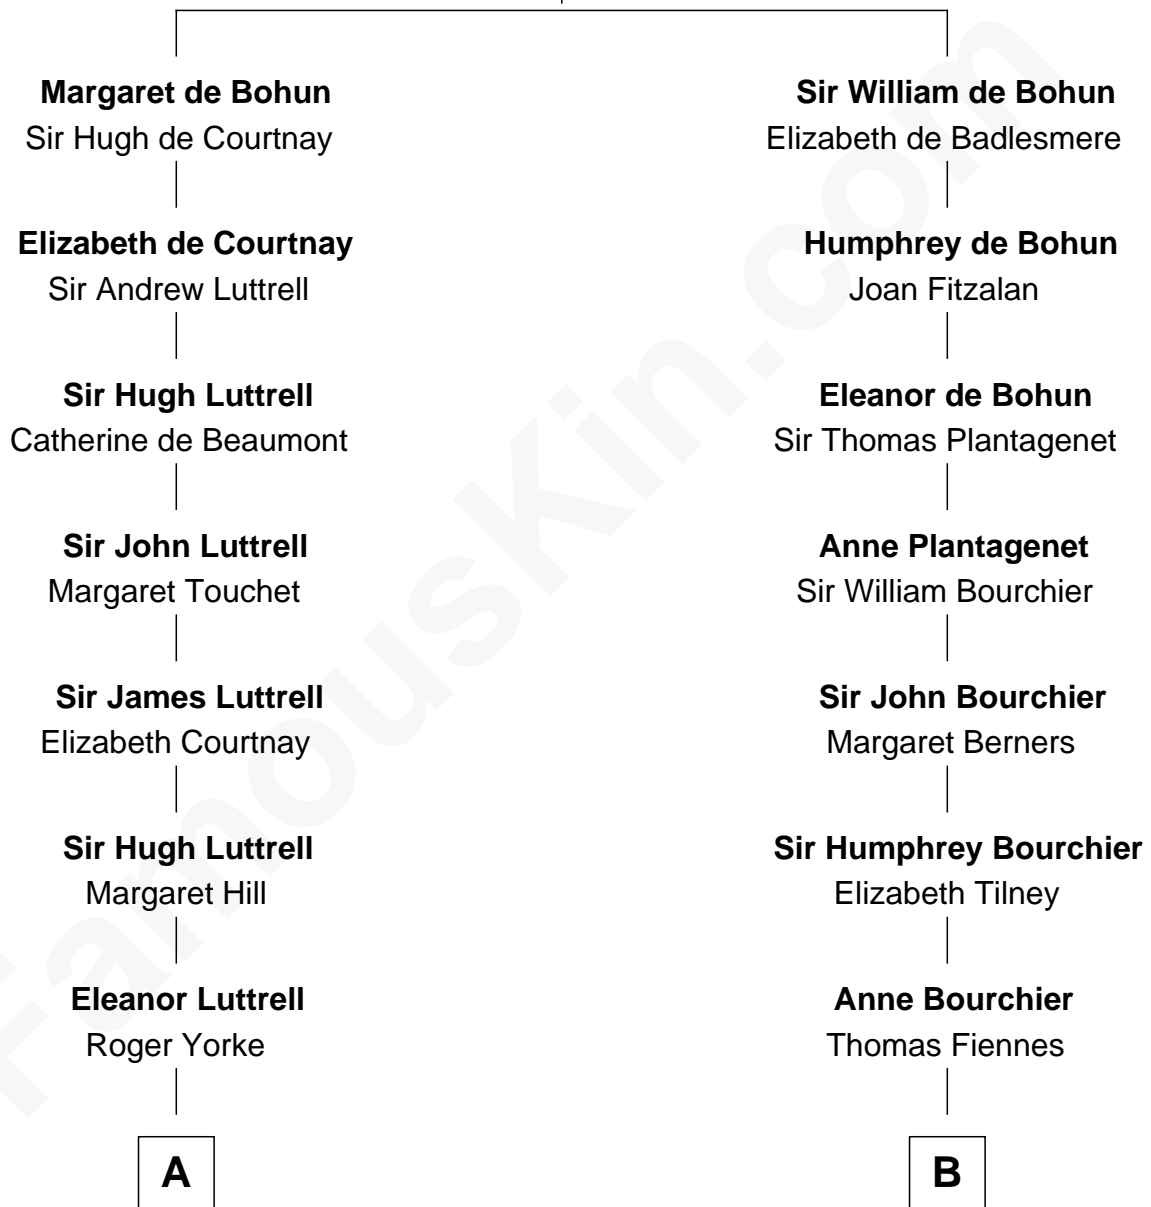

FamousKin.com Relationship Chart of

Tuesday Weld

TV and Movie Actress

20th cousin of

Frank Lloyd Wright

American Architect

Humphrey de Bohun
Elizabeth Plantagenet

C

Eloise Rodman
Stephen Minot Weld

Edward Motley Weld
Sarah Lothrop King

Lothrop Motley Weld
Yosene Balfour Ker

Tuesday Weld
TV and Movie Actress

D

Martha Hubbard
David Wright

Rev. David Wright
Abigail Goddard