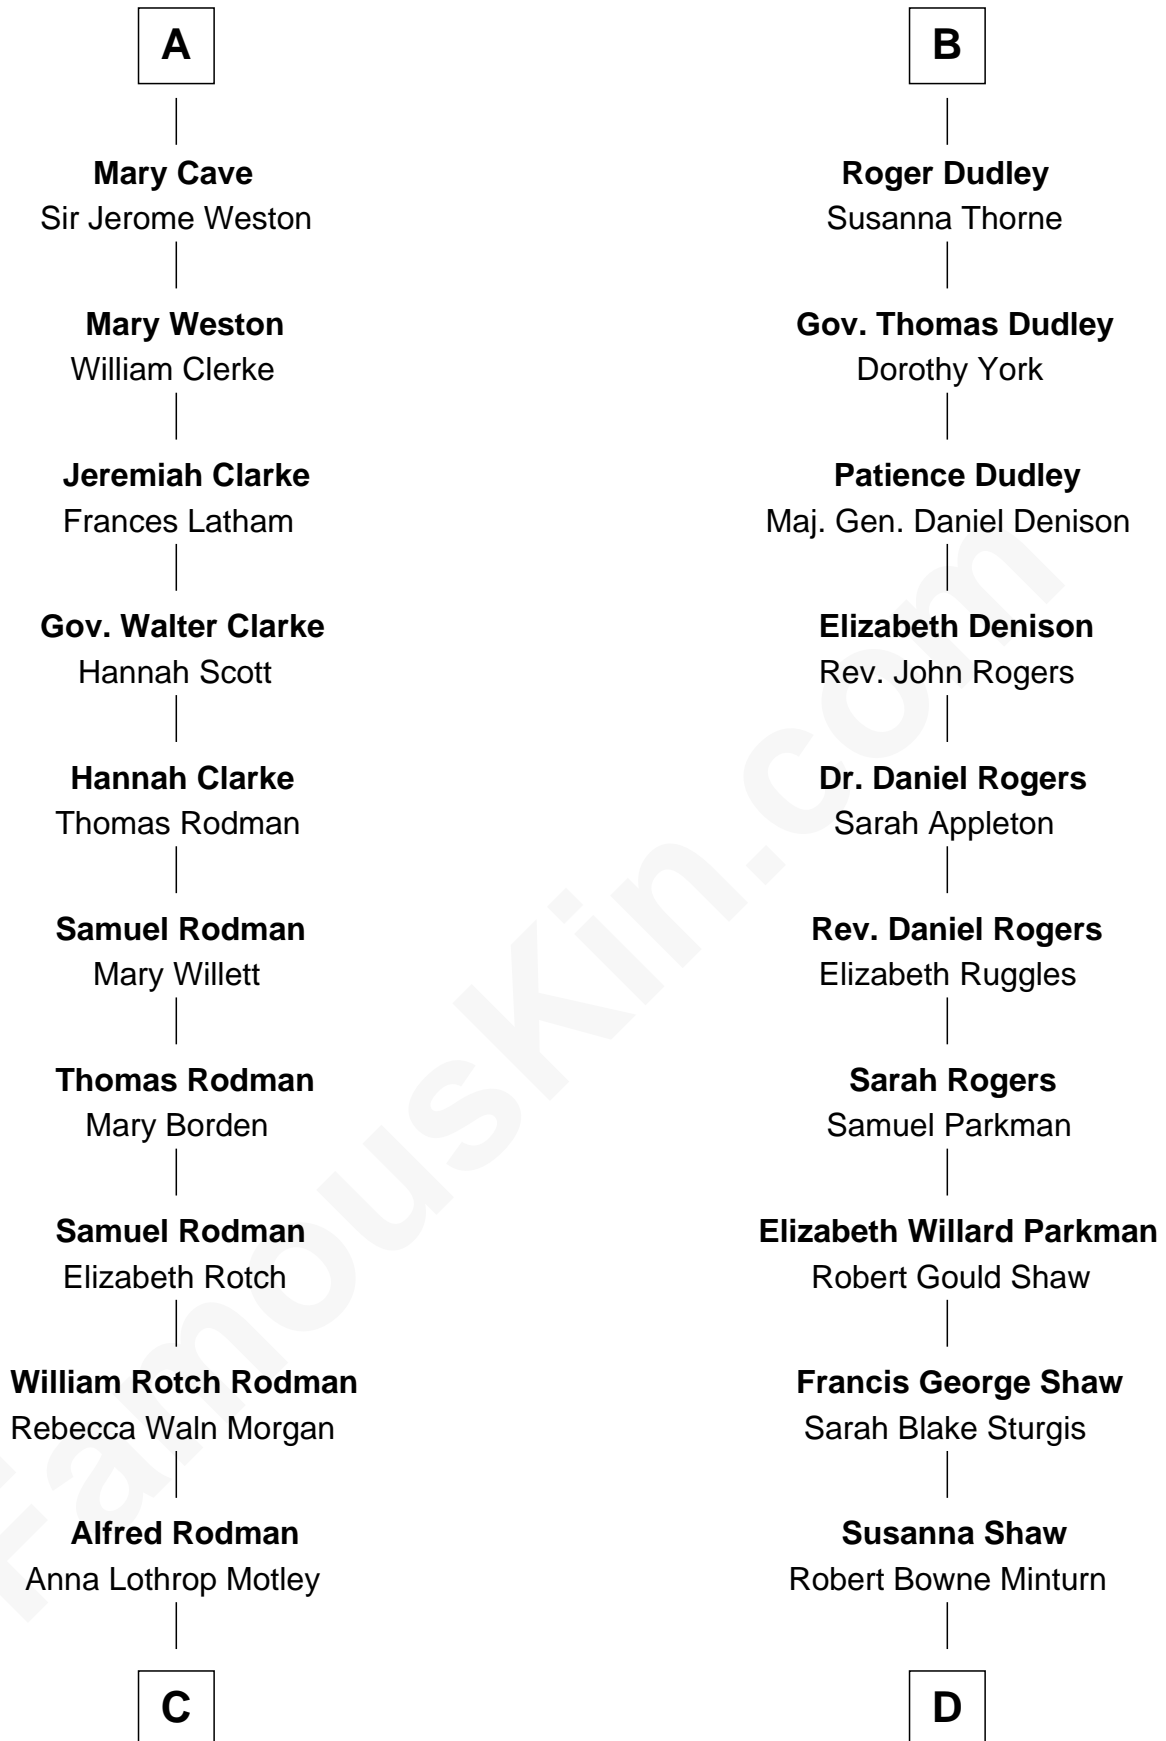

FamousKin.com Relationship Chart of

Tuesday Weld

TV and Movie Actress

20th cousin of

Kyra Sedgwick

TV and Movie Actress

Sir Reynold de Grey

Eleanor le Strange

C

Eloise Rodman
Stephen Minot Weld

Edward Motley Weld
Sarah Lothrop King

Lothrop Motley Weld
Yosene Balfour Ker

Tuesday Weld
TV and Movie Actress

D

Sarah May Minturn
Henry Dwight Sedgwick

Robert Minturn Sedgwick
Helen Peabody