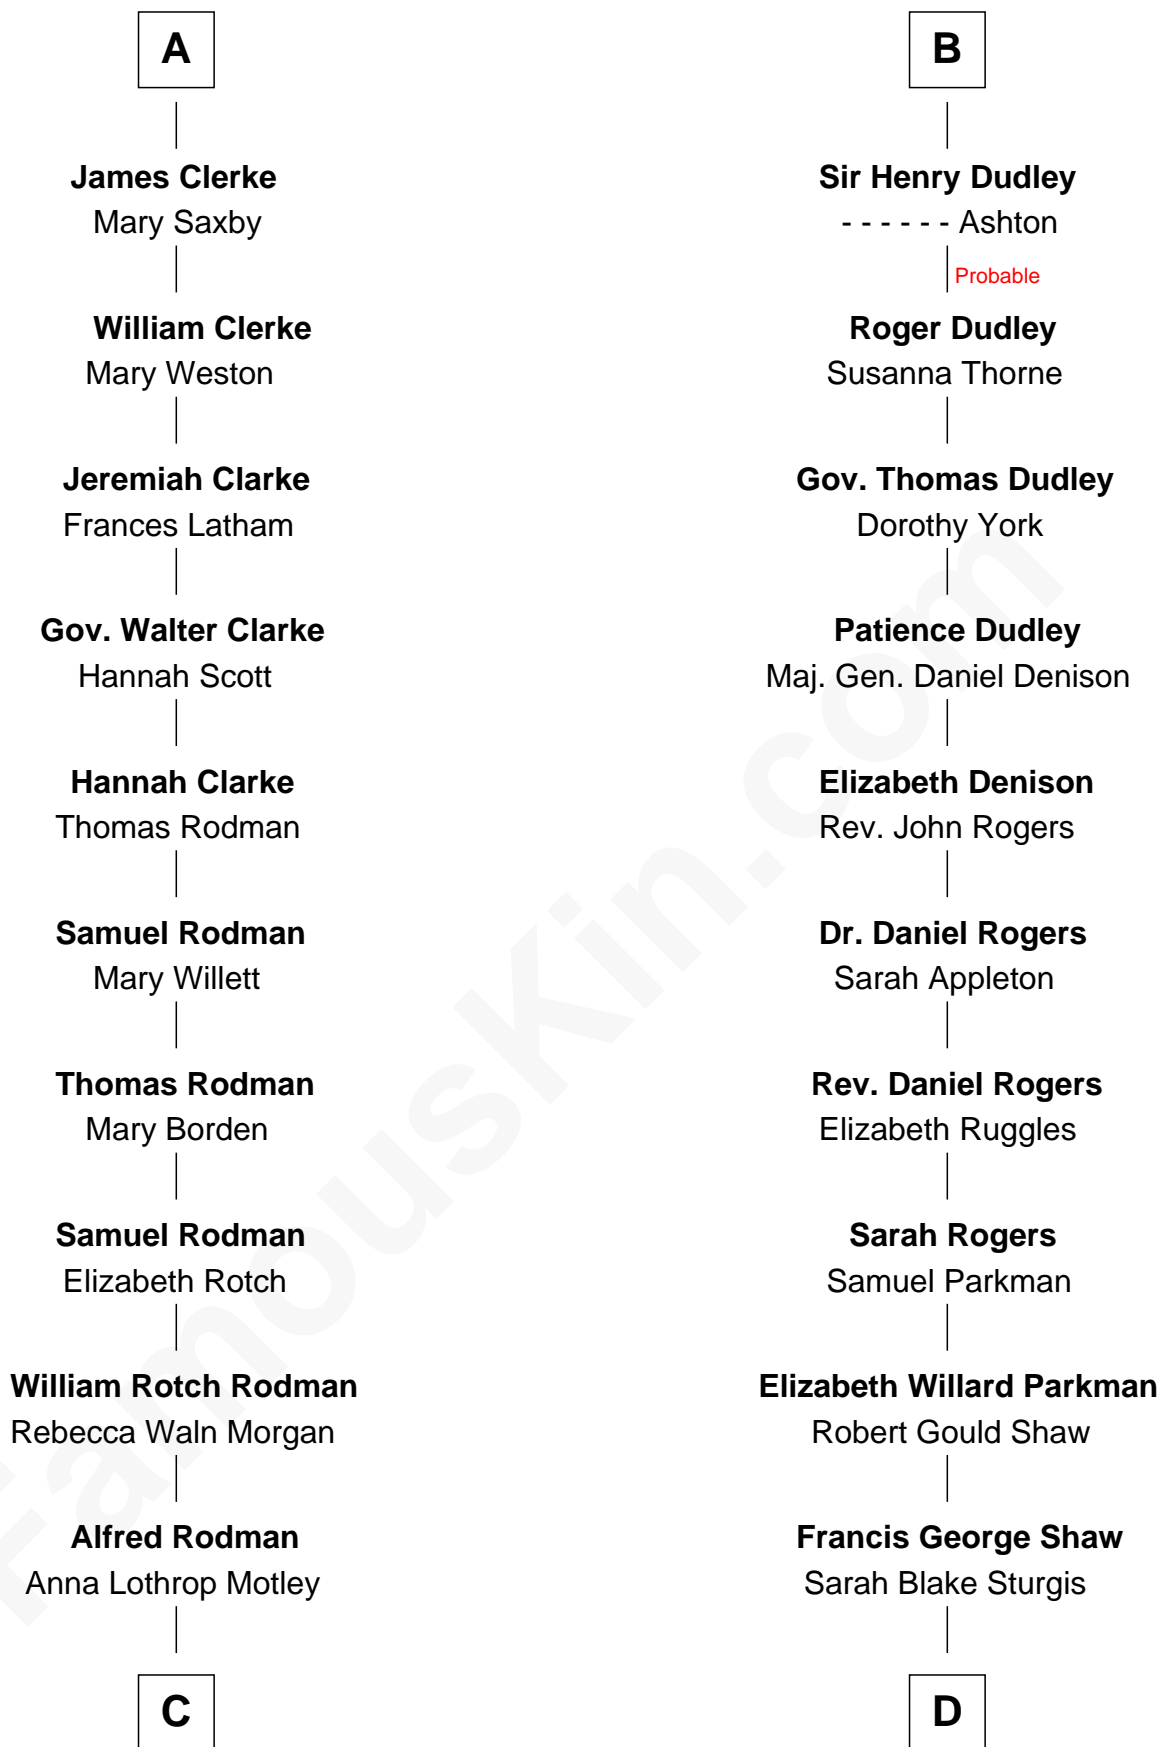

FamousKin.com Relationship Chart of

Tuesday Weld

TV and Movie Actress

20th cousin 1 time removed of

Kyra Sedgwick

TV and Movie Actress

Sir William de Ros
Margery de Badlesmere

C

Eloise Rodman
Stephen Minot Weld

Edward Motley Weld
Sarah Lothrop King

Lothrop Motley Weld
Yosene Balfour Ker

Tuesday Weld
TV and Movie Actress

D

Susanna Shaw
Robert Bowne Minturn

Sarah May Minturn
Henry Dwight Sedgwick