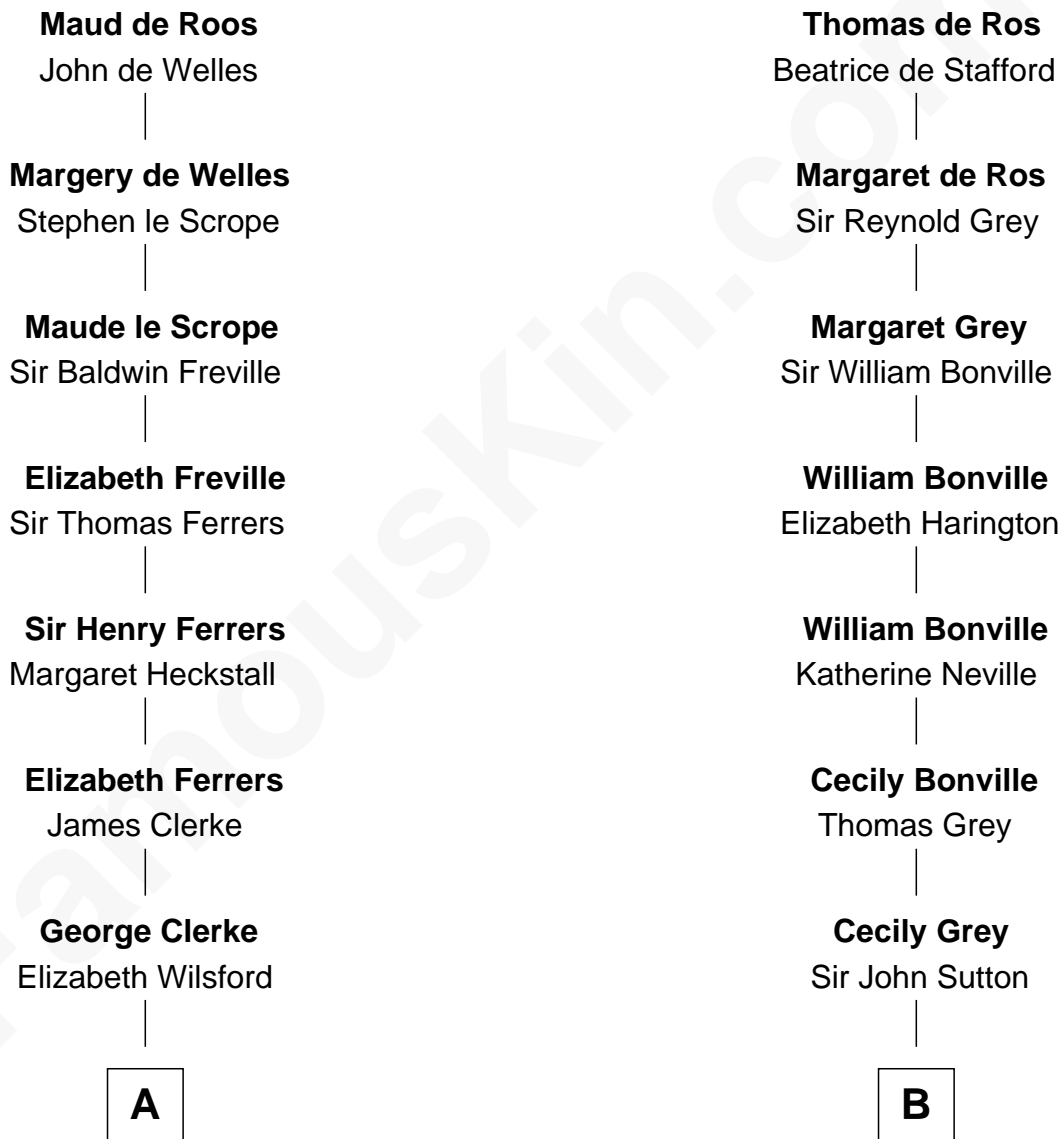

FamousKin.com Relationship Chart of

Tuesday Weld

TV and Movie Actress

20th cousin 1 time removed of

Kyra Sedgwick

TV and Movie Actress

Sir William de Ros
Margery de Badlesmere

C

Eloise Rodman
Stephen Minot Weld

Edward Motley Weld
Sarah Lothrop King

Lothrop Motley Weld
Yosene Balfour Ker

Tuesday Weld
TV and Movie Actress

D

Susanna Shaw
Robert Bowne Minturn

Sarah May Minturn
Henry Dwight Sedgwick