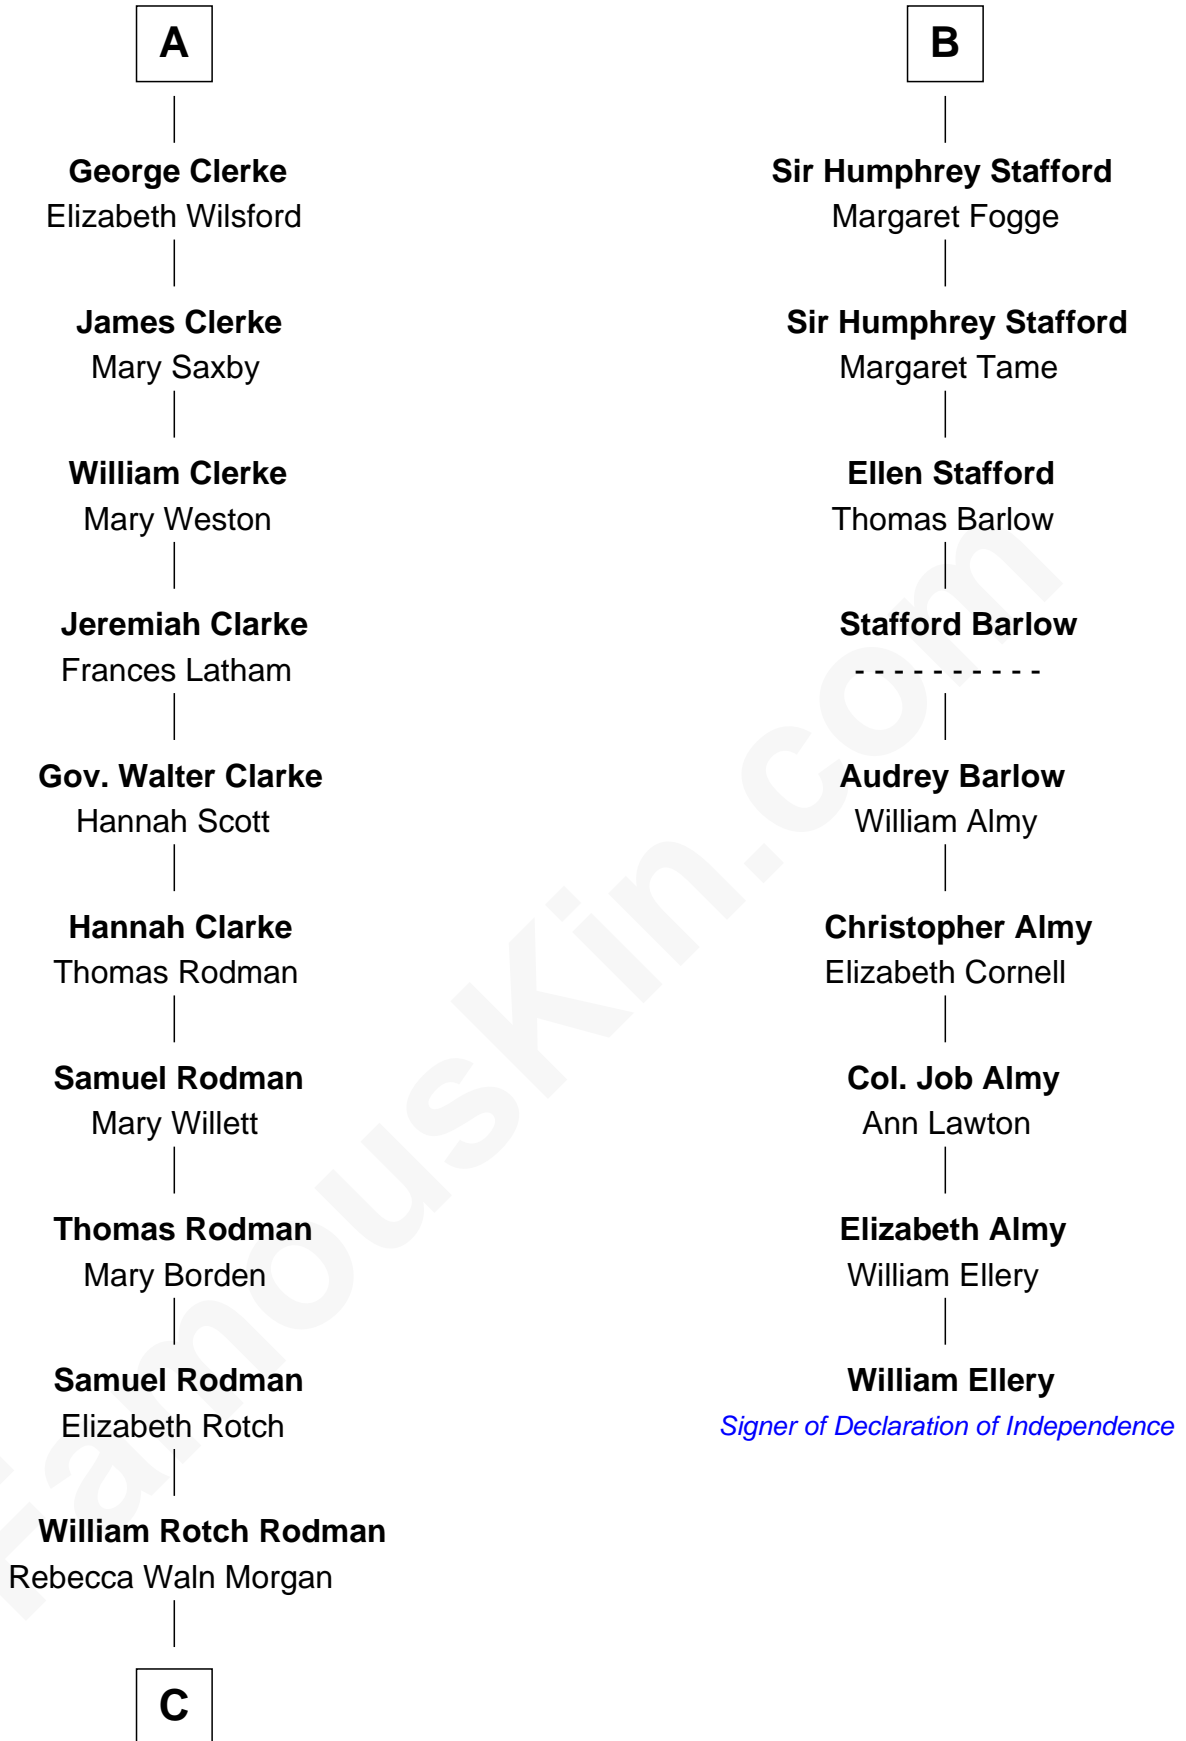

FamousKin.com Relationship Chart of

Tuesday Weld

TV and Movie Actress

15th cousin 6 times removed of

William Ellery

Signer of the Declaration of Independence

C

—
Alfred Rodman
Anna Lothrop Motley

—
Eloise Rodman
Stephen Minot Weld

—
Edward Motley Weld
Sarah Lothrop King

—
Lothrop Motley Weld
Yosene Balfour Ker

—
Tuesday Weld
TV and Movie Actress

FamousKin.com